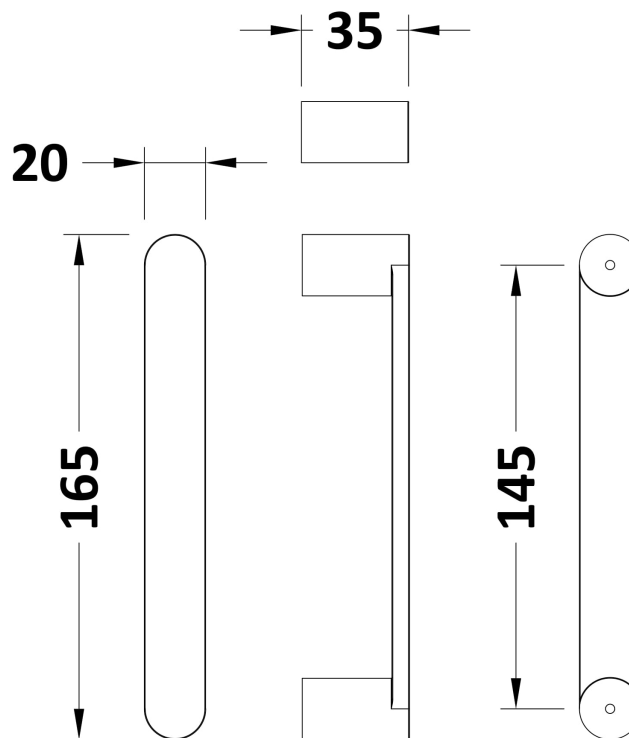

### Product Dimensions

Height (mm):	1850
Width (mm):	790
Depth (mm):	44
Nett Weight (kg):	26.5

### Outer Box Dimensions (If Applicable)

Height (mm):	
Width (mm):	
Depth (mm):	
Length (mm):	
Gross Weight (kg):	
Barcode:	5055369080373

### Product Details

Country of Origin:	China
Fitting Instruction:	No
CE & UKCA:	Yes
Profile Material:	Aluminium
Profile Finish:	Chrome
Adjustments (mm):	745mm - 790mm
Entry Width (mm):	620mm
Swing In Dim (mm):	N/A
Swing Out Dim (mm):	620mm
Radius (mm):	Not Applicable
Glass Thickness (mm):	6
Easy Fit:	No
Easy Clean:	No
Handle Style:	Square T Shape Handle
Handle Material:	Metal
Enclosure Design:	Semi-Frameless
Wheel Type:	Not Applicable
Support Bar Included:	Support Bar Not Included
Extras:	None

**Sales Code:** HAN1203AA

**Description:** Single Handle Chrome

**Product Dimensions**

Length (mm):	
Width (mm):	20
Height (mm):	165
Depth (mm):	76
Nett Weight (kg):	0.13

**Packaging Dimensions**

Height (mm):	200
Width (mm):	30
Depth (mm):	74
Gross Weight (kg):	0.13