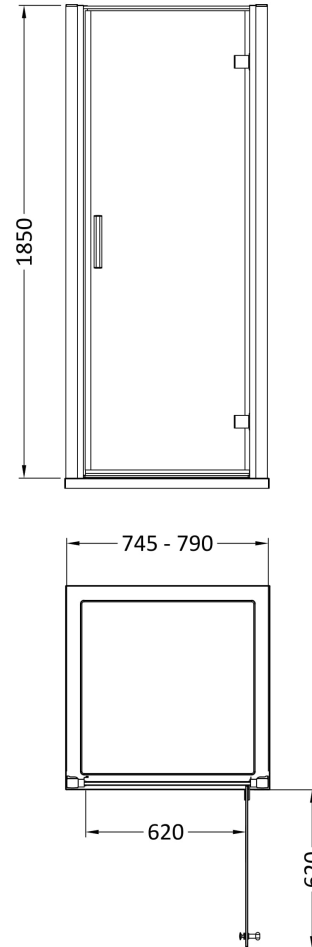

**Sales Code:** AQHD80H3

**Description:** Pacific Hinged Door 800mm New Handle

**Packaging Details**

Barcode: 5056462623474

Sales Code: AQHD80

Description: Pacific Hinged Shower Door 800mm

### Product Dimensions

Height (mm):	1850
Width (mm):	790
Depth (mm):	44
Nett Weight (kg):	26.5

### Packaging Dimensions

Height (mm):	1910
Width (mm):	825
Length (mm):	65
Gross Weight (kg):	26.5

**Sales Code:** HAN1203AA

**Description:** Single Handle Chrome

**Product Dimensions**

Length (mm):	
Width (mm):	20
Height (mm):	165
Depth (mm):	76
Nett Weight (kg):	0.13

**Packaging Dimensions**

Height (mm):	200
Width (mm):	30
Depth (mm):	74
Gross Weight (kg):	0.13