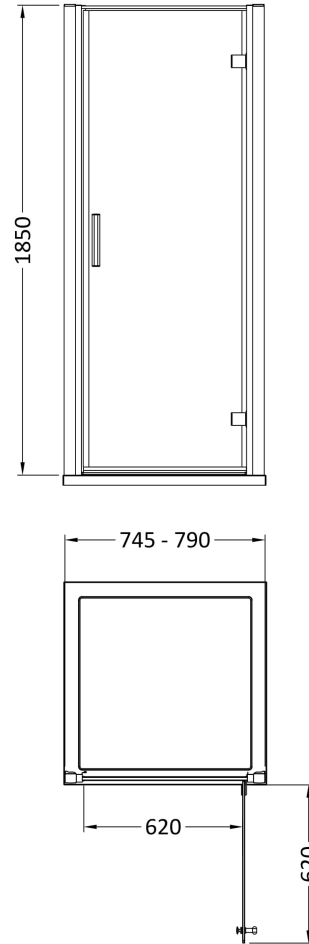

**Sales Code:** AQHD80H3

**Description:** Pacific Hinged Door 800mm New Handle

**Packaging Details**

Barcode: 5056462623474

Sales Code: AQHD80

Description: Pacific Hinged Shower Door 800mm

### Product Dimensions

Height (mm):	1850
Width (mm):	790
Depth (mm):	44
Nett Weight (kg):	26.5

### Packaging Dimensions

Height (mm):	1910
Width (mm):	825
Length (mm):	65
Gross Weight (kg):	26.5

**Sales Code:** HAN1203AA

**Description:** Single Handle Chrome

**Product Dimensions**

Length (mm):	
Width (mm):	20
Height (mm):	165
Depth (mm):	76
Nett Weight (kg):	0.13

**Packaging Dimensions**

Height (mm):	200
Width (mm):	30
Depth (mm):	74
Gross Weight (kg):	0.13