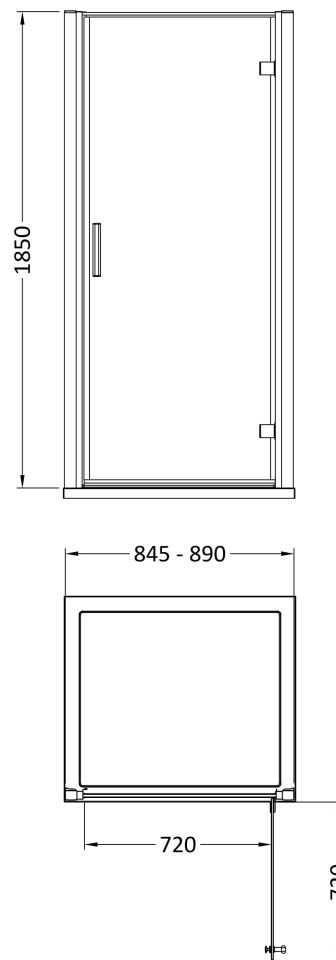

Sales Code: AQHD90H3

Description: Pacific Hinged Door 900mm New Handle

Packaging Details

Barcode: 5056462623481

Sales Code: AQHD90

Description: Pacific Hinged Shower Door 900mm

Product Dimensions

Height (mm):	1850
Width (mm):	890
Depth (mm):	44
Nett Weight (kg):	29.2

Packaging Dimensions

Height (mm):	1910
Width (mm):	925
Length (mm):	65
Gross Weight (kg):	29.2

Packaging Data

Box Colour:	Brown Cardboard Box - Printed
Box Qty:	1
Label Size:	100 x 50
Label Colour:	Not Applicable
Label Qty:	0

Outer Box Dimensions (If Applicable)

Height (mm):	
Width (mm):	
Depth (mm):	
Length (mm):	
Gross Weight (kg):	
Barcode:	5055369080380

Product Details

Country of Origin:	China
Fitting Instruction:	No
CE & UKCA:	Yes
Profile Material:	Aluminium
Profile Finish:	Chrome
Adjustments (mm):	845mm - 890mm
Entry Width (mm):	720mm
Swing In Dim (mm):	N/A
Swing Out Dim (mm):	720mm
Radius (mm):	Not Applicable
Glass Thickness (mm):	6
Easy Fit:	No
Easy Clean:	No
Handle Style:	Square T Shape Handle
Handle Material:	Metal
Enclosure Design:	Semi-Frameless
Wheel Type:	Not Applicable
Support Bar Included:	Support Bar Not Included
Extras:	None

Sales Code: HAN1203AA

Description: Single Handle Chrome

Product Dimensions

Length (mm):	
Width (mm):	20
Height (mm):	165
Depth (mm):	76
Nett Weight (kg):	0.13

Packaging Dimensions

Height (mm):	200
Width (mm):	30
Depth (mm):	74
Gross Weight (kg):	0.13