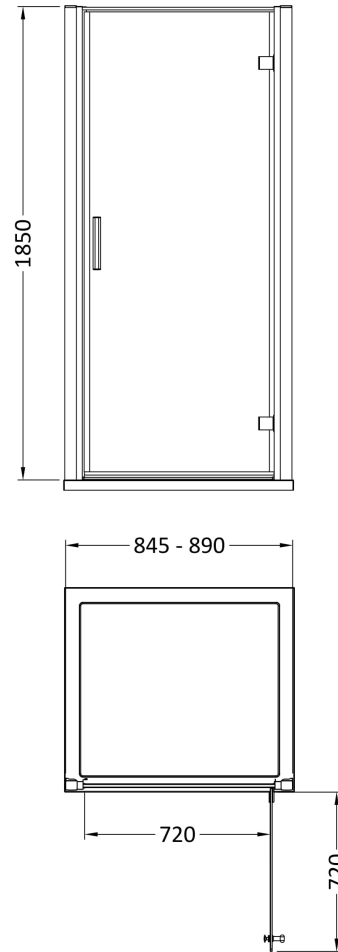

Sales Code: AQHD90H3

Description: Pacific Hinged Door 900mm New Handle

Packaging Details

Barcode: 5056462623481

Sales Code: AQHD90

Description: Pacific Hinged Shower Door 900mm

Product Dimensions

Height (mm):	1850
Width (mm):	890
Depth (mm):	44
Nett Weight (kg):	29.2

Packaging Dimensions

Height (mm):	1910
Width (mm):	925
Length (mm):	65
Gross Weight (kg):	29.2

Packaging Data

Box Colour:	Brown Cardboard Box - Printed
Box Qty:	1
Label Size:	100 x 50
Label Colour:	Not Applicable
Label Qty:	0

Outer Box Dimensions (If Applicable)

Height (mm):	
Width (mm):	
Depth (mm):	
Length (mm):	
Gross Weight (kg):	
Barcode:	5055369080380

Product Details

Country of Origin:	China
Fitting Instruction:	No
CE & UKCA:	Yes
Profile Material:	Aluminium
Profile Finish:	Chrome
Adjustments (mm):	845mm - 890mm
Entry Width (mm):	720mm
Swing In Dim (mm):	N/A
Swing Out Dim (mm):	720mm
Radius (mm):	Not Applicable
Glass Thickness (mm):	6
Easy Fit:	No
Easy Clean:	No
Handle Style:	Square T Shape Handle
Handle Material:	Metal
Enclosure Design:	Semi-Frameless
Wheel Type:	Not Applicable
Support Bar Included:	Support Bar Not Included
Extras:	None

Sales Code: HAN1203AA

Description: Single Handle Chrome

Product Dimensions

Length (mm):	
Width (mm):	20
Height (mm):	165
Depth (mm):	76
Nett Weight (kg):	0.13

Packaging Dimensions

Height (mm):	200
Width (mm):	30
Depth (mm):	74
Gross Weight (kg):	0.13