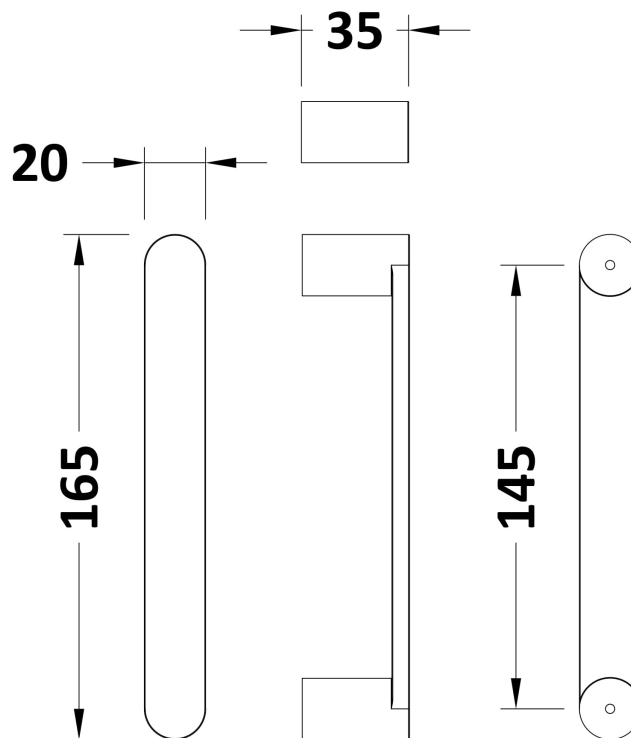

Packaging Dimensions

Height (mm):	1910
Width (mm):	925
Length (mm):	65
Gross Weight (kg):	29.2

Packaging Data

Box Colour:	Brown Cardboard Box - Printed
Box Qty:	1
Label Size:	100 x 50
Label Colour:	Not Applicable
Label Qty:	0

Outer Box Dimensions (If Applicable)

Height (mm):	
Width (mm):	
Depth (mm):	
Length (mm):	
Gross Weight (kg):	
Barcode:	5055369080380

Product Details

Country of Origin:	China
Fitting Instruction:	No
CE & UKCA:	Yes
Profile Material:	Aluminium
Profile Finish:	Chrome
Adjustments (mm):	845mm - 890mm
Entry Width (mm):	720mm
Swing In Dim (mm):	N/A
Swing Out Dim (mm):	720mm
Radius (mm):	Not Applicable
Glass Thickness (mm):	6
Easy Fit:	No
Easy Clean:	No
Handle Style:	Square T Shape Handle
Handle Material:	Metal
Enclosure Design:	Semi-Frameless
Wheel Type:	Not Applicable
Support Bar Included:	Support Bar Not Included
Extras:	None

Sales Code: HAN1203AA

Description: Single Handle Chrome

Product Dimensions

Length (mm):	
Width (mm):	20
Height (mm):	165
Depth (mm):	76
Nett Weight (kg):	0.13

Packaging Dimensions

Height (mm):	200
Width (mm):	30
Depth (mm):	74
Gross Weight (kg):	0.13

Packaging Data

Box Colour:	
Box Qty:	
Label Size:	x
Label Colour:	
Label Qty:	

Outer Box Dimensions (If Applicable)

Height (mm):	
Width (mm):	
Length (mm):	
Depth (mm):	
Gross Weight (kg):	
Barcode:	5056462617886