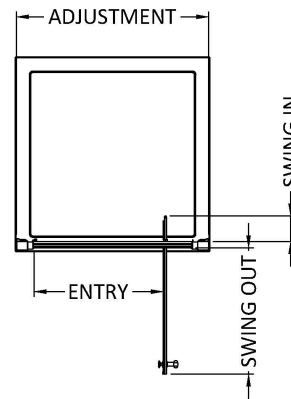

Sales Code: AQP76H3

Description: Pacific Pivot Door 760mm New Handle

Packaging Details

Barcode: 5056462623504

Sales Code: AQPDP76

Description: Pacific 760 Pivot Door

Product Dimensions

Height (mm):	1850
Width (mm):	750
Depth (mm):	44
Nett Weight (kg):	23.9

Packaging Dimensions

Height (mm):	1910
Width (mm):	765
Length (mm):	75
Gross Weight (kg):	23.9

Packaging Data

Box Colour:	Brown Cardboard Box - Printed
Box Qty:	1
Label Size:	100 x 50
Label Colour:	Not Applicable
Label Qty:	0

Outer Box Dimensions (If Applicable)

Height (mm):	
Width (mm):	
Depth (mm):	
Length (mm):	
Gross Weight (kg):	
Barcode:	5055369080328

Product Details

Country of Origin:	China
Fitting Instruction:	No
CE & UKCA:	Yes
Profile Material:	Aluminium
Profile Finish:	Chrome
Adjustments (mm):	710mm - 750mm
Entry Width (mm):	490mm
Swing In Dim (mm):	100mm
Swing Out Dim (mm):	460mm
Radius (mm):	Not Applicable
Glass Thickness (mm):	6
Easy Fit:	No
Easy Clean:	No
Handle Style:	Square T Shape Handle
Handle Material:	Metal
Enclosure Design:	Framed
Wheel Type:	Not Applicable
Support Bar Included:	Support Bar Not Included
Extras:	None

Sales Code: HAN1203AA

Description: Single Handle Chrome

Product Dimensions

Length (mm):	
Width (mm):	20
Height (mm):	165
Depth (mm):	76
Nett Weight (kg):	0.13

Packaging Dimensions

Height (mm):	200
Width (mm):	30
Depth (mm):	74
Gross Weight (kg):	0.13