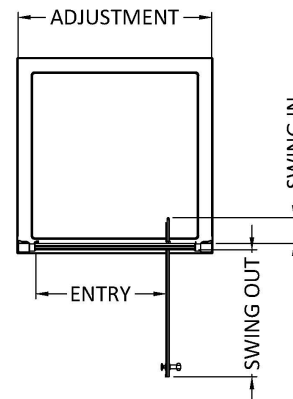

Sales Code: AQP76H3

Description: Pacific Pivot Door 760mm New Handle

Packaging Details

Barcode: 5056462623504

Sales Code: AQPDP76

Description: Pacific 760 Pivot Door

Product Dimensions

Height (mm):	1850
Width (mm):	750
Depth (mm):	44
Nett Weight (kg):	23.9

Packaging Dimensions

Height (mm):	1910
Width (mm):	765
Length (mm):	75
Gross Weight (kg):	23.9

Packaging Data

Box Colour:	Brown Cardboard Box - Printed
Box Qty:	1
Label Size:	100 x 50
Label Colour:	Not Applicable
Label Qty:	0

Outer Box Dimensions (If Applicable)

Height (mm):	
Width (mm):	
Depth (mm):	
Length (mm):	
Gross Weight (kg):	
Barcode:	5055369080328

Product Details

Country of Origin:	China
Fitting Instruction:	No
CE & UKCA:	Yes
Profile Material:	Aluminium
Profile Finish:	Chrome
Adjustments (mm):	710mm - 750mm
Entry Width (mm):	490mm
Swing In Dim (mm):	100mm
Swing Out Dim (mm):	460mm
Radius (mm):	Not Applicable
Glass Thickness (mm):	6
Easy Fit:	No
Easy Clean:	No
Handle Style:	Square T Shape Handle
Handle Material:	Metal
Enclosure Design:	Framed
Wheel Type:	Not Applicable
Support Bar Included:	Support Bar Not Included
Extras:	None

Sales Code: HAN1203AA

Description: Single Handle Chrome

Product Dimensions

Length (mm):	
Width (mm):	20
Height (mm):	165
Depth (mm):	76
Nett Weight (kg):	0.13

Packaging Dimensions

Height (mm):	200
Width (mm):	30
Depth (mm):	74
Gross Weight (kg):	0.13