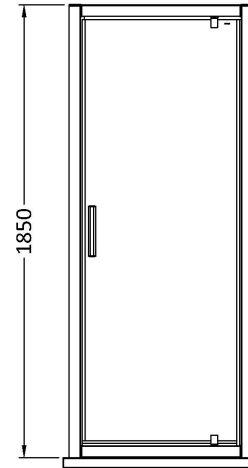

Sales Code: AQP76H3

Description: Pacific Pivot Door 760mm New Handle

Packaging Details

Barcode: 5056462623504

Sales Code: AQPDP76

Description: Pacific 760 Pivot Door

Product Dimensions

Height (mm):	1850
Width (mm):	750
Depth (mm):	44
Nett Weight (kg):	23.9

Packaging Dimensions

Height (mm):	1910
Width (mm):	765
Length (mm):	75
Gross Weight (kg):	23.9

Packaging Data

Box Colour:	Brown Cardboard Box - Printed
Box Qty:	1
Label Size:	100 x 50
Label Colour:	Not Applicable
Label Qty:	0

Outer Box Dimensions (If Applicable)

Height (mm):	
Width (mm):	
Depth (mm):	
Length (mm):	
Gross Weight (kg):	
Barcode:	5055369080328

Product Details

Country of Origin:	China
Fitting Instruction:	No
CE & UKCA:	Yes
Profile Material:	Aluminium
Profile Finish:	Chrome
Adjustments (mm):	710mm - 750mm
Entry Width (mm):	490mm
Swing In Dim (mm):	100mm
Swing Out Dim (mm):	460mm
Radius (mm):	Not Applicable
Glass Thickness (mm):	6
Easy Fit:	No
Easy Clean:	No
Handle Style:	Square T Shape Handle
Handle Material:	Metal
Enclosure Design:	Framed
Wheel Type:	Not Applicable
Support Bar Included:	Support Bar Not Included
Extras:	None

Sales Code: HAN1203AA

Description: Single Handle Chrome

Product Dimensions

Length (mm):	
Width (mm):	20
Height (mm):	165
Depth (mm):	76
Nett Weight (kg):	0.13

Packaging Dimensions

Height (mm):	200
Width (mm):	30
Depth (mm):	74
Gross Weight (kg):	0.13