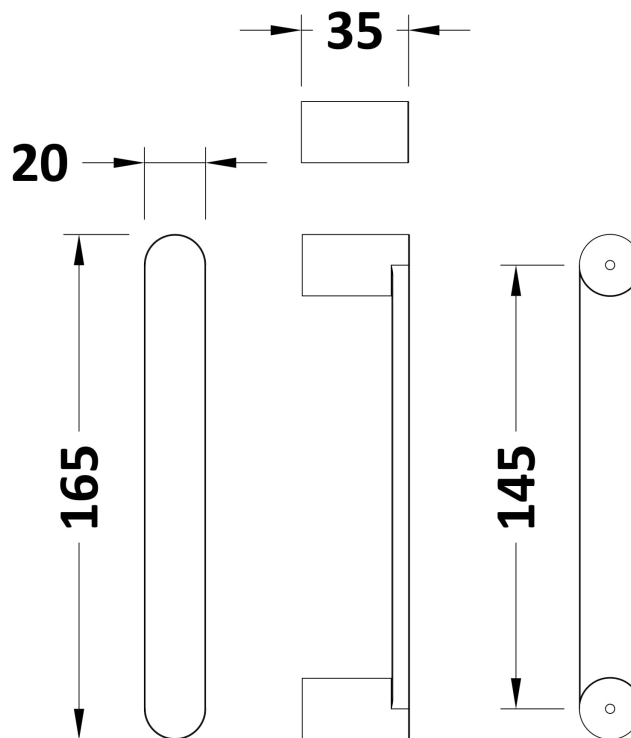

Packaging Dimensions

Height (mm):	1910
Width (mm):	765
Length (mm):	75
Gross Weight (kg):	23.9

Packaging Data

Box Colour:	Brown Cardboard Box - Printed
Box Qty:	1
Label Size:	100 x 50
Label Colour:	Not Applicable
Label Qty:	0

Outer Box Dimensions (If Applicable)

Height (mm):	
Width (mm):	
Depth (mm):	
Length (mm):	
Gross Weight (kg):	
Barcode:	5055369080328

Product Details

Country of Origin:	China
Fitting Instruction:	No
CE & UKCA:	Yes
Profile Material:	Aluminium
Profile Finish:	Chrome
Adjustments (mm):	710mm - 750mm
Entry Width (mm):	490mm
Swing In Dim (mm):	100mm
Swing Out Dim (mm):	460mm
Radius (mm):	Not Applicable
Glass Thickness (mm):	6
Easy Fit:	No
Easy Clean:	No
Handle Style:	Square T Shape Handle
Handle Material:	Metal
Enclosure Design:	Framed
Wheel Type:	Not Applicable
Support Bar Included:	Support Bar Not Included
Extras:	None

Sales Code: HAN1203AA

Description: Single Handle Chrome

Product Dimensions

Length (mm):	
Width (mm):	20
Height (mm):	165
Depth (mm):	76
Nett Weight (kg):	0.13

Packaging Dimensions

Height (mm):	200
Width (mm):	30
Depth (mm):	74
Gross Weight (kg):	0.13

Packaging Data

Box Colour:	
Box Qty:	
Label Size:	x
Label Colour:	
Label Qty:	

Outer Box Dimensions (If Applicable)

Height (mm):	
Width (mm):	
Length (mm):	
Depth (mm):	
Gross Weight (kg):	
Barcode:	5056462617886