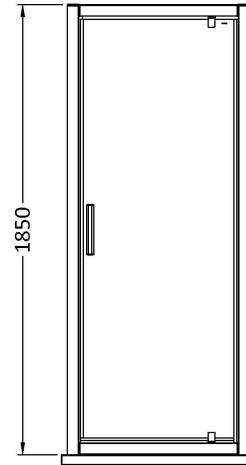

Sales Code: AQP76H3

Description: Pacific Pivot Door 760mm New Handle

Packaging Details

Barcode: 5056462623504

Sales Code: AQPDP76

Description: Pacific 760 Pivot Door

Product Dimensions

Height (mm):	1850
Width (mm):	750
Depth (mm):	44
Nett Weight (kg):	23.9

Packaging Dimensions

Height (mm):	1910
Width (mm):	765
Length (mm):	75
Gross Weight (kg):	23.9

Packaging Data

Box Colour:	Brown Cardboard Box - Printed
Box Qty:	1
Label Size:	100 x 50
Label Colour:	Not Applicable
Label Qty:	0

Outer Box Dimensions (If Applicable)

Height (mm):	
Width (mm):	
Depth (mm):	
Length (mm):	
Gross Weight (kg):	
Barcode:	5055369080328

Product Details

Country of Origin:	China
Fitting Instruction:	No
CE & UKCA:	Yes
Profile Material:	Aluminium
Profile Finish:	Chrome
Adjustments (mm):	710mm - 750mm
Entry Width (mm):	490mm
Swing In Dim (mm):	100mm
Swing Out Dim (mm):	460mm
Radius (mm):	Not Applicable
Glass Thickness (mm):	6
Easy Fit:	No
Easy Clean:	No
Handle Style:	Square T Shape Handle
Handle Material:	Metal
Enclosure Design:	Framed
Wheel Type:	Not Applicable
Support Bar Included:	Support Bar Not Included
Extras:	None

Sales Code: HAN1203AA

Description: Single Handle Chrome

Product Dimensions

Length (mm):	
Width (mm):	20
Height (mm):	165
Depth (mm):	76
Nett Weight (kg):	0.13

Packaging Dimensions

Height (mm):	200
Width (mm):	30
Depth (mm):	74
Gross Weight (kg):	0.13