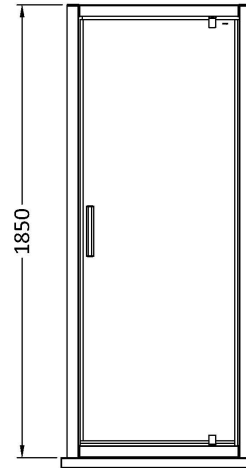

Sales Code: AQPDP76

Description: Pacific 760 Pivot Door

Product Dimensions

Height (mm):	1850
Width (mm):	750
Depth (mm):	44
Nett Weight (kg):	23.9

Packaging Dimensions

Height (mm):	1910
Width (mm):	765
Length (mm):	75
Gross Weight (kg):	23.9

Packaging Data

Box Colour:	Brown Cardboard Box - Printed
Box Qty:	1
Label Size:	100 x 50
Label Colour:	Not Applicable
Label Qty:	0

Outer Box Dimensions (If Applicable)

Height (mm):	
Width (mm):	
Depth (mm):	
Length (mm):	
Gross Weight (kg):	
Barcode:	5055369080328

Product Details

Country of Origin:	China
Fitting Instruction:	No
CE & UKCA:	Yes
Profile Material:	Aluminium
Profile Finish:	Chrome
Adjustments (mm):	710mm - 750mm
Entry Width (mm):	490mm
Swing In Dim (mm):	100mm
Swing Out Dim (mm):	460mm
Radius (mm):	Not Applicable
Glass Thickness (mm):	6
Easy Fit:	No
Easy Clean:	No
Handle Style:	Square T Shape Handle
Handle Material:	Metal
Enclosure Design:	Framed
Wheel Type:	Not Applicable
Support Bar Included:	Support Bar Not Included
Extras:	None