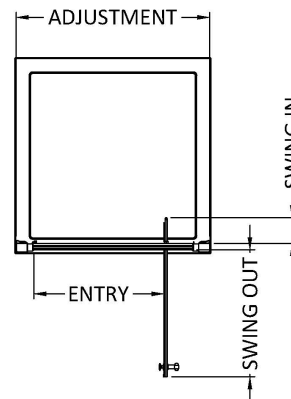

Sales Code: AQPDP76

Description: Pacific 760 Pivot Door

Product Dimensions

Height (mm):	1850
Width (mm):	750
Depth (mm):	44
Nett Weight (kg):	23.9

Packaging Dimensions

Height (mm):	1910
Width (mm):	765
Length (mm):	75
Gross Weight (kg):	23.9

Packaging Data

Box Colour:	Brown Cardboard Box - Printed
Box Qty:	1
Label Size:	100 x 50
Label Colour:	Not Applicable
Label Qty:	0

Outer Box Dimensions (If Applicable)

Height (mm):	
Width (mm):	
Depth (mm):	
Length (mm):	
Gross Weight (kg):	
Barcode:	5055369080328

Product Details

Country of Origin:	China
Fitting Instruction:	No
CE & UKCA:	Yes
Profile Material:	Aluminium
Profile Finish:	Chrome
Adjustments (mm):	710mm - 750mm
Entry Width (mm):	490mm
Swing In Dim (mm):	100mm
Swing Out Dim (mm):	460mm
Radius (mm):	Not Applicable
Glass Thickness (mm):	6
Easy Fit:	No
Easy Clean:	No
Handle Style:	Square T Shape Handle
Handle Material:	Metal
Enclosure Design:	Framed
Wheel Type:	Not Applicable
Support Bar Included:	Support Bar Not Included
Extras:	None