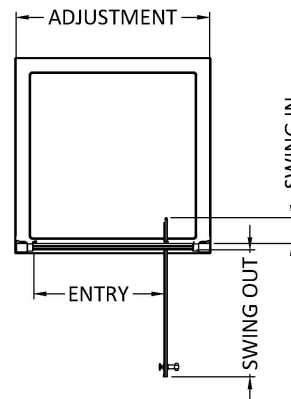

### Product Dimensions

Height (mm):	1850
Width (mm):	890
Depth (mm):	44
Nett Weight (kg):	27.4

### Packaging Dimensions

Height (mm):	1910
Width (mm):	905
Length (mm):	75
Gross Weight (kg):	27.4

### Product Details

Country of Origin:	China
Fitting Instruction:	No
CE & UKCA:	Yes
Profile Material:	Aluminium
Profile Finish:	Chrome
Adjustments (mm):	850mm - 890mm
Entry Width (mm):	630mm
Swing In Dim (mm):	100mm
Swing Out Dim (mm):	600mm
Radius (mm):	Not Applicable
Glass Thickness (mm):	6
Easy Fit:	No
Easy Clean:	No
Handle Style:	Square T Shape Handle
Handle Material:	Metal
Enclosure Design:	Framed
Wheel Type:	Not Applicable
Support Bar Included:	Support Bar Not Included
Extras:	None

**Sales Code:** HAN1203AA

**Description:** Single Handle Chrome

**Product Dimensions**

Length (mm):	
Width (mm):	20
Height (mm):	165
Depth (mm):	76
Nett Weight (kg):	0.13

**Packaging Dimensions**

Height (mm):	200
Width (mm):	30
Depth (mm):	74
Gross Weight (kg):	0.13