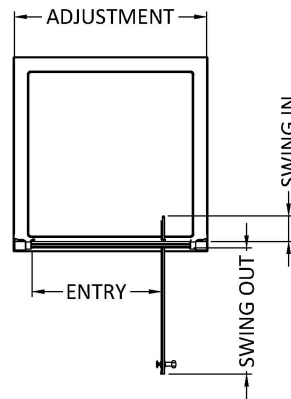

Sales Code: AQPD90H3

Description: Pacific Pivot Door 900mm New Handle

Packaging Details

Barcode: 5056462623528