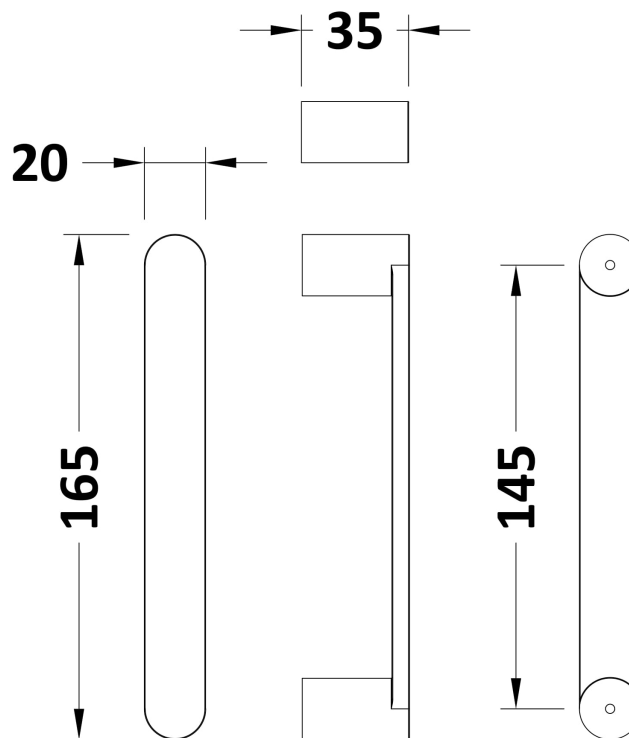

### Product Dimensions

Height (mm):	1850
Width (mm):	890
Depth (mm):	44
Nett Weight (kg):	27.4

### Outer Box Dimensions (If Applicable)

Height (mm):	
Width (mm):	
Depth (mm):	
Length (mm):	
Gross Weight (kg):	
Barcode:	5055369080342

### Product Details

Country of Origin:	China
Fitting Instruction:	No
CE & UKCA:	Yes
Profile Material:	Aluminium
Profile Finish:	Chrome
Adjustments (mm):	850mm - 890mm
Entry Width (mm):	630mm
Swing In Dim (mm):	100mm
Swing Out Dim (mm):	600mm
Radius (mm):	Not Applicable
Glass Thickness (mm):	6
Easy Fit:	No
Easy Clean:	No
Handle Style:	Square T Shape Handle
Handle Material:	Metal
Enclosure Design:	Framed
Wheel Type:	Not Applicable
Support Bar Included:	Support Bar Not Included
Extras:	None

**Sales Code:** HAN1203AA

**Description:** Single Handle Chrome

**Product Dimensions**

Length (mm):	
Width (mm):	20
Height (mm):	165
Depth (mm):	76
Nett Weight (kg):	0.13

**Packaging Dimensions**

Height (mm):	200
Width (mm):	30
Depth (mm):	74
Gross Weight (kg):	0.13