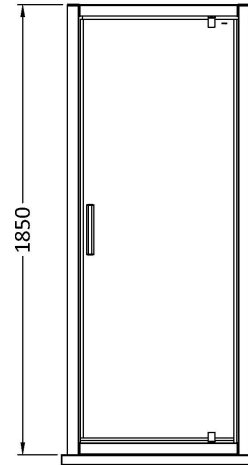

Sales Code: AQPD90H3

Description: Pacific Pivot Door 900mm New Handle

Packaging Details

Barcode: 5056462623528