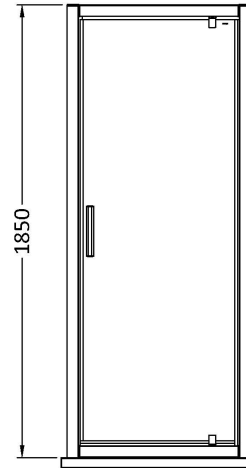

### Product Dimensions

Height (mm):	1850
Width (mm):	890
Depth (mm):	44
Nett Weight (kg):	27.4

### Packaging Dimensions

Height (mm):	1910
Width (mm):	905
Length (mm):	75
Gross Weight (kg):	27.4

### Outer Box Dimensions (If Applicable)

Height (mm):	
Width (mm):	
Depth (mm):	
Length (mm):	
Gross Weight (kg):	
Barcode:	5055369080342

**Sales Code:** HAN1203AA

**Description:** Single Handle Chrome

**Product Dimensions**

Length (mm):	
Width (mm):	20
Height (mm):	165
Depth (mm):	76
Nett Weight (kg):	0.13

**Packaging Dimensions**

Height (mm):	200
Width (mm):	30
Depth (mm):	74
Gross Weight (kg):	0.13