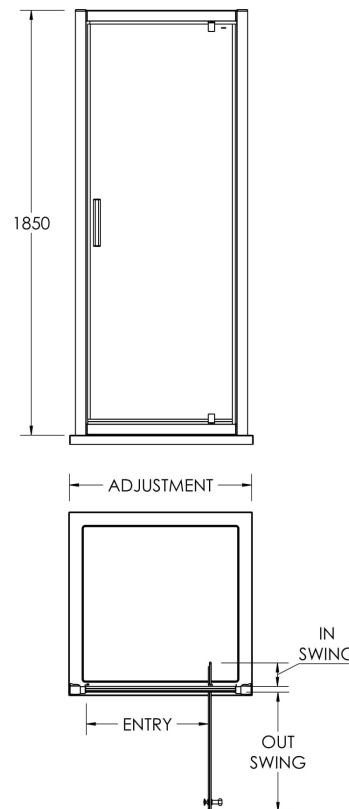

Sales Code: AQPD90

Description: Pacific 900 Pivot Door

Code	Description	Adjustment (mm)	Entry Width (mm)	In Swing (mm)	Out Swing (mm)
AQPD70-E6/E8	700 Pivot Door	650	690	430	100
AQPD76-E6/E8	760 Pivot Door	710	750	490	100
AQPD80-E6/E8	800 Pivot Door	750	790	530	100
AQPD90-E6/E8	900 Pivot Door	850	890	630	100

Product Dimensions

Height (mm):	1850
Width (mm):	890
Depth (mm):	44
Nett Weight (kg):	27.4

Packaging Dimensions

Height (mm):	1910
Width (mm):	905
Length (mm):	75
Gross Weight (kg):	27.4

Packaging Data

Box Colour:	Brown Cardboard Box - Printed
Box Qty:	1
Label Size:	100 x 50
Label Colour:	Not Applicable
Label Qty:	0

Outer Box Dimensions (If Applicable)

Height (mm):	
Width (mm):	
Depth (mm):	
Length (mm):	
Gross Weight (kg):	
Barcode:	5055369080342

Product Details

Country of Origin:	China
Fitting Instruction:	No
CE Approval:	Yes
Profile Material:	Aluminium
Profile Finish:	Polished Chrome
Adjustments (mm):	850mm - 890mm
Entry Width (mm):	630mm
Swing In Dim (mm):	100mm
Swing Out Dim (mm):	600mm
Radius (mm):	Not Applicable
Glass Thickness (mm):	6
Easy Fit:	No
Easy Clean:	No
Handle Style:	Square T Shape Handle
Handle Material:	Metal
Enclosure Design:	Framed
Wheel Type:	Not Applicable
Support Bar Included:	Support Bar Not Included
Extras:	None