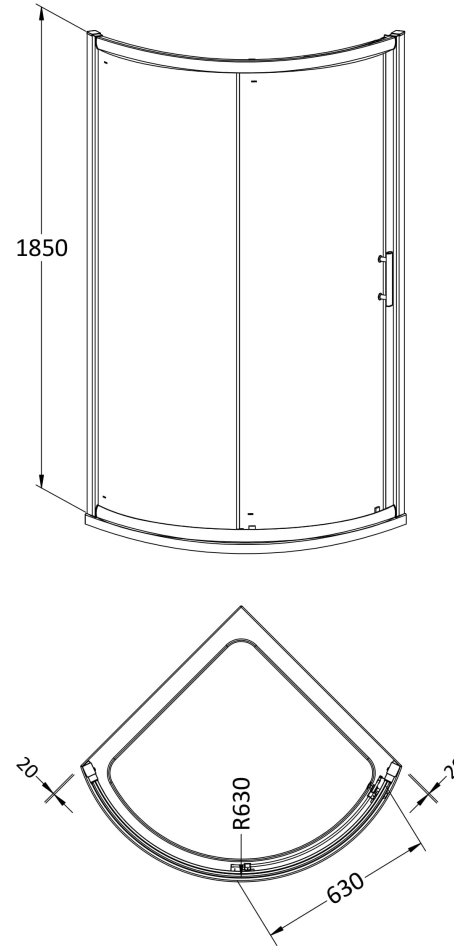

### Packaging Details

Barcode: 5056462623412

Sales Code: AQSE1

Description: Pacific Single Entry Quadrant 860X860mm

**Product Dimensions**

Height (mm):	1850
Width (mm):	910
Depth (mm):	910
Nett Weight (kg):	46.4

**Packaging Dimensions**

Height (mm):	1910
Width (mm):	755
Length (mm):	185
Gross Weight (kg):	46.4

**Packaging Data**

Box Colour:	Brown Cardboard Box - Printed
Box Qty:	1
Label Size:	100 x 50
Label Colour:	Not Applicable
Label Qty:	0

**Outer Box Dimensions (If Applicable)**

Height (mm):	
Width (mm):	
Depth (mm):	
Length (mm):	
Gross Weight (kg):	
Barcode:	5055369080175

**Product Details**

Country of Origin:	China
Fitting Instruction:	No
CE & UKCA:	Yes
Profile Material:	Aluminium
Profile Finish:	Chrome
Adjustments (mm):	20mm Per Side
Entry Width (mm):	560mm
Swing In Dim (mm):	N/A
Swing Out Dim (mm):	N/A
Radius (mm):	630 mm
Glass Thickness (mm):	6
Easy Fit:	Yes
Easy Clean:	No
Handle Style:	Square T Shape Handle
Handle Material:	Metal
Enclosure Design:	Framed
Wheel Type:	Dual, Quick Release
Support Bar Included:	Support Bar Not Included
Extras:	None

Sales Code: HAN1203AA

Description: Single Handle Chrome

**Product Dimensions**

Length (mm):	
Width (mm):	20
Height (mm):	165
Depth (mm):	76
Nett Weight (kg):	0.13

**Packaging Dimensions**

Height (mm):	200
Width (mm):	30
Depth (mm):	74
Gross Weight (kg):	0.13