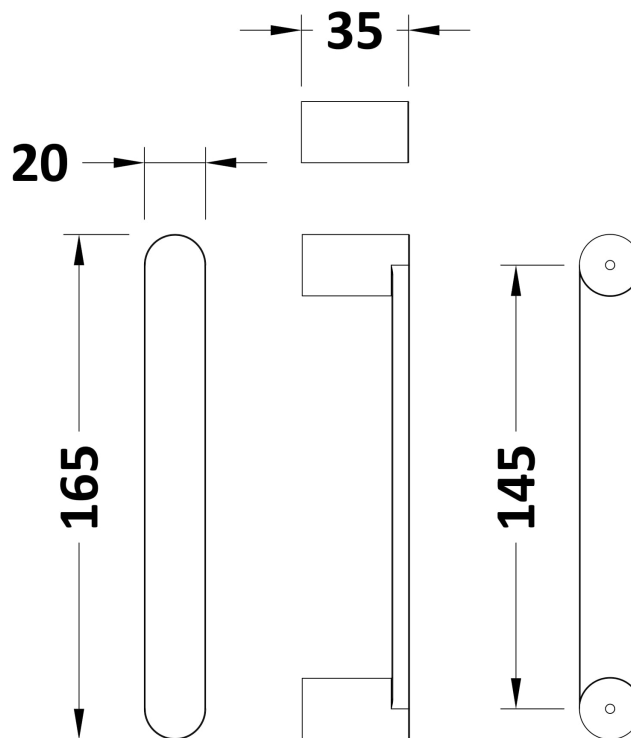

**Packaging Dimensions**

Height (mm):	1910
Width (mm):	755
Length (mm):	185
Gross Weight (kg):	46.4

**Packaging Data**

Box Colour:	Brown Cardboard Box - Printed
Box Qty:	1
Label Size:	100 x 50
Label Colour:	Not Applicable
Label Qty:	0

**Outer Box Dimensions (If Applicable)**

Height (mm):	
Width (mm):	
Depth (mm):	
Length (mm):	
Gross Weight (kg):	
Barcode:	5055369080175

**Product Details**

Country of Origin:	China
Fitting Instruction:	No
CE & UKCA:	Yes
Profile Material:	Aluminium
Profile Finish:	Chrome
Adjustments (mm):	20mm Per Side
Entry Width (mm):	560mm
Swing In Dim (mm):	N/A
Swing Out Dim (mm):	N/A
Radius (mm):	630 mm
Glass Thickness (mm):	6
Easy Fit:	Yes
Easy Clean:	No
Handle Style:	Square T Shape Handle
Handle Material:	Metal
Enclosure Design:	Framed
Wheel Type:	Dual, Quick Release
Support Bar Included:	Support Bar Not Included
Extras:	None

Sales Code: HAN1203AA

Description: Single Handle Chrome

**Product Dimensions**

Length (mm):	
Width (mm):	20
Height (mm):	165
Depth (mm):	76
Nett Weight (kg):	0.13

**Packaging Dimensions**

Height (mm):	200
Width (mm):	30
Depth (mm):	74
Gross Weight (kg):	0.13

**Packaging Data**

Box Colour:	
Box Qty:	
Label Size:	x
Label Colour:	
Label Qty:	

**Outer Box Dimensions (If Applicable)**

Height (mm):	
Width (mm):	
Length (mm):	
Depth (mm):	
Gross Weight (kg):	
Barcode:	5056462617886