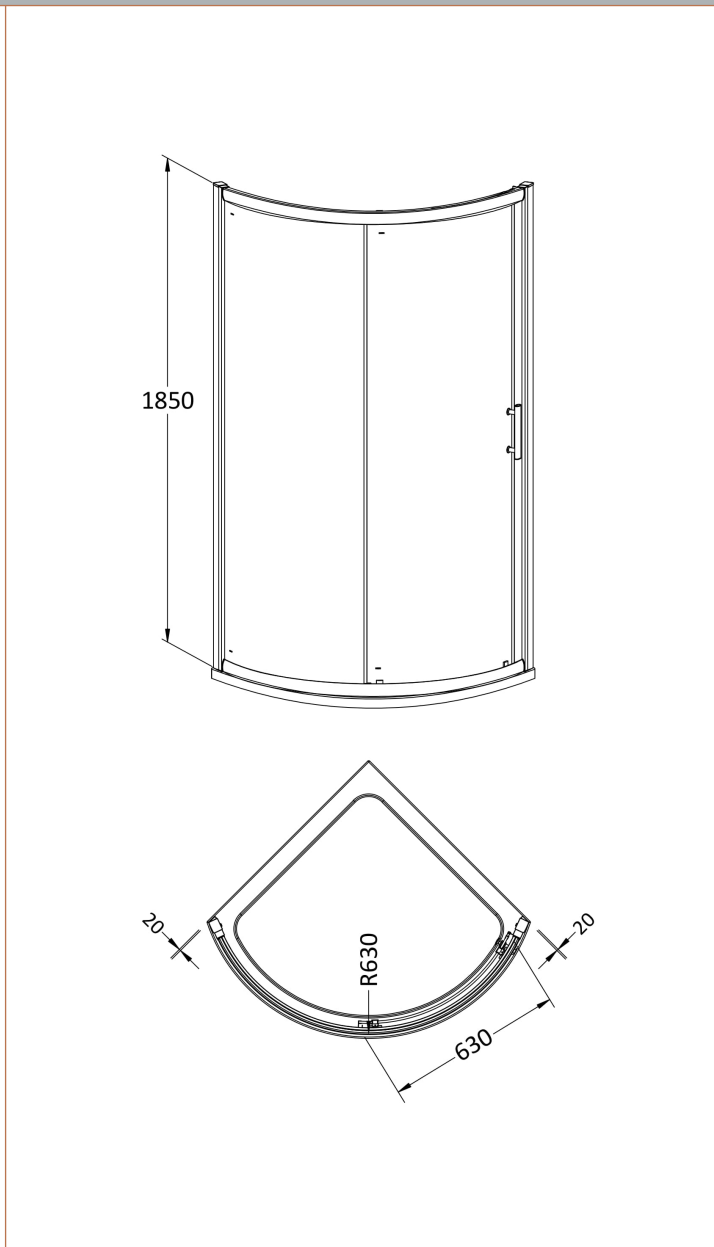

### Packaging Details

Barcode: 5056462623412

Sales Code: AQSE1

Description: Pacific Single Entry Quadrant 860X860mm

**Product Dimensions**

Height (mm):	1850
Width (mm):	910
Depth (mm):	910
Nett Weight (kg):	46.4

**Packaging Dimensions**

Height (mm):	1910
Width (mm):	755
Length (mm):	185
Gross Weight (kg):	46.4

**Packaging Data**

Box Colour:	Brown Cardboard Box - Printed
Box Qty:	1
Label Size:	100 x 50
Label Colour:	Not Applicable
Label Qty:	0

**Outer Box Dimensions (If Applicable)**

Height (mm):	
Width (mm):	
Depth (mm):	
Length (mm):	
Gross Weight (kg):	
Barcode:	5055369080175

**Product Details**

Country of Origin:	China
Fitting Instruction:	No
CE & UKCA:	Yes
Profile Material:	Aluminium
Profile Finish:	Chrome
Adjustments (mm):	20mm Per Side
Entry Width (mm):	560mm
Swing In Dim (mm):	N/A
Swing Out Dim (mm):	N/A
Radius (mm):	630 mm
Glass Thickness (mm):	6
Easy Fit:	Yes
Easy Clean:	No
Handle Style:	Square T Shape Handle
Handle Material:	Metal
Enclosure Design:	Framed
Wheel Type:	Dual, Quick Release
Support Bar Included:	Support Bar Not Included
Extras:	None

Sales Code: HAN1203AA

Description: Single Handle Chrome

**Product Dimensions**

Length (mm):	
Width (mm):	20
Height (mm):	165
Depth (mm):	76
Nett Weight (kg):	0.13

**Packaging Dimensions**

Height (mm):	200
Width (mm):	30
Depth (mm):	74
Gross Weight (kg):	0.13