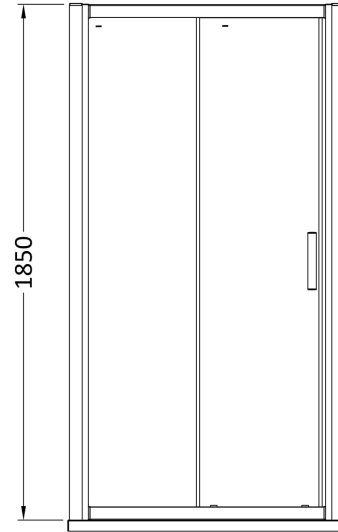

Sales Code: AQLS10H3

Description: Pacific Sliding Door 1000mm New Handle

Packaging Details

Barcode: 5056462623535

Sales Code: AQLS10

Description: Pacific Sliding Shower Door 1000mm

Product Dimensions

Height (mm):	1850
Width (mm):	990
Depth (mm):	44
Nett Weight (kg):	30.5

Packaging Dimensions

Height (mm):	1910
Width (mm):	725
Length (mm):	65
Gross Weight (kg):	31

Packaging Data

Box Colour:	Brown Cardboard Box - Printed
Box Qty:	1
Label Size:	100 x 50
Label Colour:	Not Applicable
Label Qty:	0

Outer Box Dimensions (If Applicable)

Height (mm):	
Width (mm):	
Depth (mm):	
Length (mm):	
Gross Weight (kg):	
Barcode:	5055369080205

Product Details

Country of Origin:	China
Fitting Instruction:	No
CE & UKCA:	Yes
Profile Material:	Aluminium
Profile Finish:	Chrome
Adjustments (mm):	945mm - 990mm
Entry Width (mm):	380mm
Swing In Dim (mm):	N/A
Swing Out Dim (mm):	N/A
Radius (mm):	Not Applicable
Glass Thickness (mm):	6
Easy Fit:	Yes
Easy Clean:	No
Handle Style:	Square T Shape Handle
Handle Material:	Metal
Enclosure Design:	Framed
Wheel Type:	Dual, Quick Release
Support Bar Included:	Support Bar Not Included
Extras:	None

Sales Code: HAN1203AA

Description: Single Handle Chrome

Product Dimensions

Length (mm):	
Width (mm):	20
Height (mm):	165
Depth (mm):	76
Nett Weight (kg):	0.13

Packaging Dimensions

Height (mm):	200
Width (mm):	30
Depth (mm):	74
Gross Weight (kg):	0.13