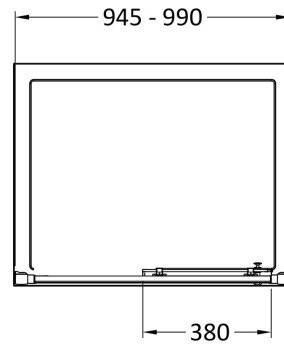

Sales Code: AQLS10H3

Description: Pacific Sliding Door 1000mm New Handle

Packaging Details

Barcode: 5056462623535

Sales Code: AQLS10

Description: Pacific Sliding Shower Door 1000mm

Product Dimensions

Height (mm):	1850
Width (mm):	990
Depth (mm):	44
Nett Weight (kg):	30.5

Packaging Dimensions

Height (mm):	1910
Width (mm):	725
Length (mm):	65
Gross Weight (kg):	31

Packaging Data

Box Colour:	Brown Cardboard Box - Printed
Box Qty:	1
Label Size:	100 x 50
Label Colour:	Not Applicable
Label Qty:	0

Outer Box Dimensions (If Applicable)

Height (mm):	
Width (mm):	
Depth (mm):	
Length (mm):	
Gross Weight (kg):	
Barcode:	5055369080205

Product Details

Country of Origin:	China
Fitting Instruction:	No
CE & UKCA:	Yes
Profile Material:	Aluminium
Profile Finish:	Chrome
Adjustments (mm):	945mm - 990mm
Entry Width (mm):	380mm
Swing In Dim (mm):	N/A
Swing Out Dim (mm):	N/A
Radius (mm):	Not Applicable
Glass Thickness (mm):	6
Easy Fit:	Yes
Easy Clean:	No
Handle Style:	Square T Shape Handle
Handle Material:	Metal
Enclosure Design:	Framed
Wheel Type:	Dual, Quick Release
Support Bar Included:	Support Bar Not Included
Extras:	None

Sales Code: HAN1203AA

Description: Single Handle Chrome

Product Dimensions

Length (mm):	
Width (mm):	20
Height (mm):	165
Depth (mm):	76
Nett Weight (kg):	0.13

Packaging Dimensions

Height (mm):	200
Width (mm):	30
Depth (mm):	74
Gross Weight (kg):	0.13