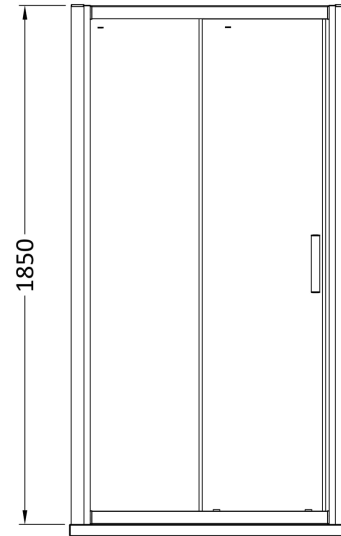

Sales Code: AQLS10H3

Description: Pacific Sliding Door 1000mm New Handle

Packaging Details

Barcode: 5056462623535

Sales Code: AQLS10

Description: Pacific Sliding Shower Door 1000mm

Product Dimensions

Height (mm):	1850
Width (mm):	990
Depth (mm):	44
Nett Weight (kg):	30.5

Packaging Dimensions

Height (mm):	1910
Width (mm):	725
Length (mm):	65
Gross Weight (kg):	31

Packaging Data

Box Colour:	Brown Cardboard Box - Printed
Box Qty:	1
Label Size:	100 x 50
Label Colour:	Not Applicable
Label Qty:	0

Outer Box Dimensions (If Applicable)

Height (mm):	
Width (mm):	
Depth (mm):	
Length (mm):	
Gross Weight (kg):	
Barcode:	5055369080205

Product Details

Country of Origin:	China
Fitting Instruction:	No
CE & UKCA:	Yes
Profile Material:	Aluminium
Profile Finish:	Chrome
Adjustments (mm):	945mm - 990mm
Entry Width (mm):	380mm
Swing In Dim (mm):	N/A
Swing Out Dim (mm):	N/A
Radius (mm):	Not Applicable
Glass Thickness (mm):	6
Easy Fit:	Yes
Easy Clean:	No
Handle Style:	Square T Shape Handle
Handle Material:	Metal
Enclosure Design:	Framed
Wheel Type:	Dual, Quick Release
Support Bar Included:	Support Bar Not Included
Extras:	None

Sales Code: HAN1203AA

Description: Single Handle Chrome

Product Dimensions

Length (mm):	
Width (mm):	20
Height (mm):	165
Depth (mm):	76
Nett Weight (kg):	0.13

Packaging Dimensions

Height (mm):	200
Width (mm):	30
Depth (mm):	74
Gross Weight (kg):	0.13