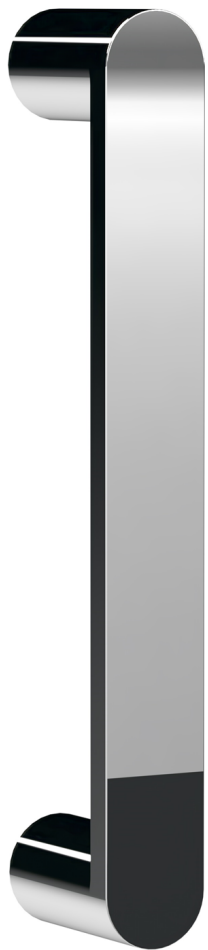

Sales Code: AQLS10H3

Description: Pacific Sliding Door 1000mm New Handle

Packaging Details

Barcode: 5056462623535

Sales Code: AQLS10

Description: Pacific Sliding Shower Door 1000mm

Product Dimensions

Height (mm):	1850
Width (mm):	990
Depth (mm):	44
Nett Weight (kg):	30.5

Packaging Dimensions

Height (mm):	1910
Width (mm):	725
Length (mm):	65
Gross Weight (kg):	31

Packaging Data

Box Colour:	Brown Cardboard Box - Printed
Box Qty:	1
Label Size:	100 x 50
Label Colour:	Not Applicable
Label Qty:	0

Outer Box Dimensions (If Applicable)

Height (mm):	
Width (mm):	
Depth (mm):	
Length (mm):	
Gross Weight (kg):	
Barcode:	5055369080205

Product Details

Country of Origin:	China
Fitting Instruction:	No
CE & UKCA:	Yes
Profile Material:	Aluminium
Profile Finish:	Chrome
Adjustments (mm):	945mm - 990mm
Entry Width (mm):	380mm
Swing In Dim (mm):	N/A
Swing Out Dim (mm):	N/A
Radius (mm):	Not Applicable
Glass Thickness (mm):	6
Easy Fit:	Yes
Easy Clean:	No
Handle Style:	Square T Shape Handle
Handle Material:	Metal
Enclosure Design:	Framed
Wheel Type:	Dual, Quick Release
Support Bar Included:	Support Bar Not Included
Extras:	None

Sales Code: HAN1203AA

Description: Single Handle Chrome

Product Dimensions

Length (mm):	
Width (mm):	20
Height (mm):	165
Depth (mm):	76
Nett Weight (kg):	0.13

Packaging Dimensions

Height (mm):	200
Width (mm):	30
Depth (mm):	74
Gross Weight (kg):	0.13