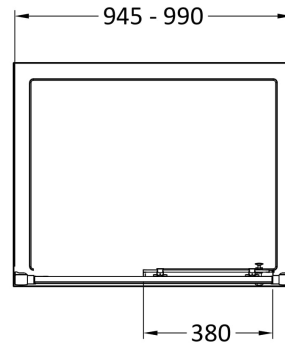

Sales Code: AQLS10H3

Description: Pacific Sliding Door 1000mm New Handle

Packaging Details

Barcode: 5056462623535

Sales Code: AQLS10

Description: Pacific Sliding Shower Door 1000mm

Product Dimensions

Height (mm):	1850
Width (mm):	990
Depth (mm):	44
Nett Weight (kg):	30.5

Packaging Dimensions

Height (mm):	1910
Width (mm):	725
Length (mm):	65
Gross Weight (kg):	31

Packaging Data

Box Colour:	Brown Cardboard Box - Printed
Box Qty:	1
Label Size:	100 x 50
Label Colour:	Not Applicable
Label Qty:	0

Outer Box Dimensions (If Applicable)

Height (mm):	
Width (mm):	
Depth (mm):	
Length (mm):	
Gross Weight (kg):	
Barcode:	5055369080205

Product Details

Country of Origin:	China
Fitting Instruction:	No
CE & UKCA:	Yes
Profile Material:	Aluminium
Profile Finish:	Chrome
Adjustments (mm):	945mm - 990mm
Entry Width (mm):	380mm
Swing In Dim (mm):	N/A
Swing Out Dim (mm):	N/A
Radius (mm):	Not Applicable
Glass Thickness (mm):	6
Easy Fit:	Yes
Easy Clean:	No
Handle Style:	Square T Shape Handle
Handle Material:	Metal
Enclosure Design:	Framed
Wheel Type:	Dual, Quick Release
Support Bar Included:	Support Bar Not Included
Extras:	None

Sales Code: HAN1203AA

Description: Single Handle Chrome

Product Dimensions

Length (mm):	
Width (mm):	20
Height (mm):	165
Depth (mm):	76
Nett Weight (kg):	0.13

Packaging Dimensions

Height (mm):	200
Width (mm):	30
Depth (mm):	74
Gross Weight (kg):	0.13