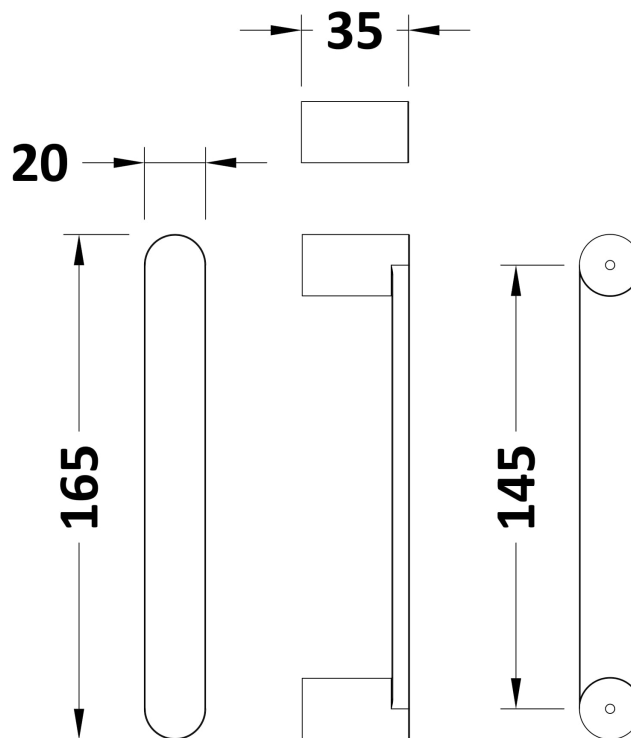

Sales Code: AQLS10H3

Description: Pacific Sliding Door 1000mm New Handle

Packaging Details

Barcode: 5056462623535

Sales Code: AQLS10

Description: Pacific Sliding Shower Door 1000mm

Product Dimensions

Height (mm):	1850
Width (mm):	990
Depth (mm):	44
Nett Weight (kg):	30.5

Outer Box Dimensions (If Applicable)

Height (mm):	
Width (mm):	
Depth (mm):	
Length (mm):	
Gross Weight (kg):	
Barcode:	5055369080205

Product Details

Country of Origin:	China
Fitting Instruction:	No
CE & UKCA:	Yes
Profile Material:	Aluminium
Profile Finish:	Chrome
Adjustments (mm):	945mm - 990mm
Entry Width (mm):	380mm
Swing In Dim (mm):	N/A
Swing Out Dim (mm):	N/A
Radius (mm):	Not Applicable
Glass Thickness (mm):	6
Easy Fit:	Yes
Easy Clean:	No
Handle Style:	Square T Shape Handle
Handle Material:	Metal
Enclosure Design:	Framed
Wheel Type:	Dual, Quick Release
Support Bar Included:	Support Bar Not Included
Extras:	None

Sales Code: HAN1203AA

Description: Single Handle Chrome

Product Dimensions

Length (mm):	
Width (mm):	20
Height (mm):	165
Depth (mm):	76
Nett Weight (kg):	0.13

Packaging Dimensions

Height (mm):	200
Width (mm):	30
Depth (mm):	74
Gross Weight (kg):	0.13

Packaging Data

Box Colour:	
Box Qty:	
Label Size:	x
Label Colour:	
Label Qty:	

Outer Box Dimensions (If Applicable)

Height (mm):	
Width (mm):	
Length (mm):	
Depth (mm):	
Gross Weight (kg):	
Barcode:	5056462617886