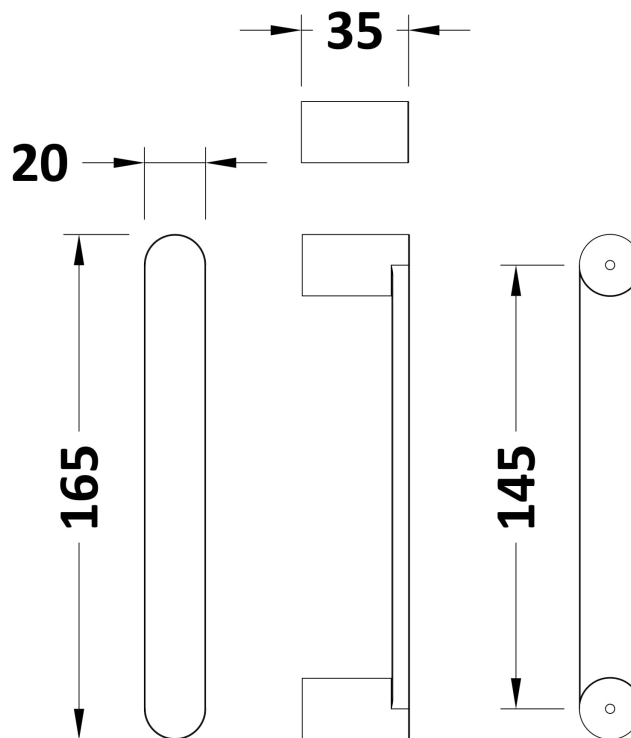

Sales Code: AQL11H3

Description: Pacific Sliding Door 1100mm New Handle

Packaging Details

Barcode: 5056462623542

Sales Code: AQLS11

Description: Pacific Sliding Shower Door 1100mm

Product Dimensions

Height (mm):	1850
Width (mm):	1090
Depth (mm):	44
Nett Weight (kg):	34.1

Outer Box Dimensions (If Applicable)

Height (mm):	
Width (mm):	
Depth (mm):	
Length (mm):	
Gross Weight (kg):	
Barcode:	5055369080212

Product Details

Country of Origin:	China
Fitting Instruction:	No
CE & UKCA:	Yes
Profile Material:	Aluminium
Profile Finish:	Chrome
Adjustments (mm):	1045mm - 1090mm
Entry Width (mm):	430mm
Swing In Dim (mm):	N/A
Swing Out Dim (mm):	N/A
Radius (mm):	Not Applicable
Glass Thickness (mm):	6
Easy Fit:	Yes
Easy Clean:	No
Handle Style:	Square T Shape Handle
Handle Material:	Metal
Enclosure Design:	Framed
Wheel Type:	Dual, Quick Release
Support Bar Included:	Support Bar Not Included
Extras:	None

Sales Code: HAN1203AA

Description: Single Handle Chrome

Product Dimensions

Length (mm):	
Width (mm):	20
Height (mm):	165
Depth (mm):	76
Nett Weight (kg):	0.13

Packaging Dimensions

Height (mm):	200
Width (mm):	30
Depth (mm):	74
Gross Weight (kg):	0.13

Packaging Data

Box Colour:	
Box Qty:	
Label Size:	x
Label Colour:	
Label Qty:	

Outer Box Dimensions (If Applicable)

Height (mm):	
Width (mm):	
Length (mm):	
Depth (mm):	
Gross Weight (kg):	
Barcode:	5056462617886