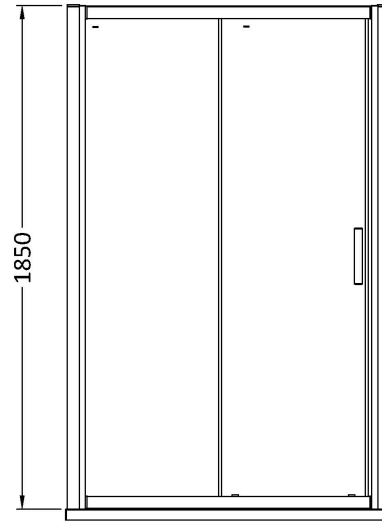

Sales Code: AQL11H3

Description: Pacific Sliding Door 1100mm New Handle

Packaging Details

Barcode: 5056462623542

Sales Code: AQLS11

Description: Pacific Sliding Shower Door 1100mm

Product Dimensions

Height (mm):	1850
Width (mm):	1090
Depth (mm):	44
Nett Weight (kg):	34.1

Packaging Dimensions

Height (mm):	1910
Width (mm):	775
Length (mm):	65
Gross Weight (kg):	34.1

Packaging Data

Box Colour:	Brown Cardboard Box - Printed
Box Qty:	1
Label Size:	100 x 50
Label Colour:	Not Applicable
Label Qty:	0

Outer Box Dimensions (If Applicable)

Height (mm):	
Width (mm):	
Depth (mm):	
Length (mm):	
Gross Weight (kg):	
Barcode:	5055369080212

Product Details

Country of Origin:	China
Fitting Instruction:	No
CE & UKCA:	Yes
Profile Material:	Aluminium
Profile Finish:	Chrome
Adjustments (mm):	1045mm - 1090mm
Entry Width (mm):	430mm
Swing In Dim (mm):	N/A
Swing Out Dim (mm):	N/A
Radius (mm):	Not Applicable
Glass Thickness (mm):	6
Easy Fit:	Yes
Easy Clean:	No
Handle Style:	Square T Shape Handle
Handle Material:	Metal
Enclosure Design:	Framed
Wheel Type:	Dual, Quick Release
Support Bar Included:	Support Bar Not Included
Extras:	None

Sales Code: HAN1203AA

Description: Single Handle Chrome

Product Dimensions

Length (mm):	
Width (mm):	20
Height (mm):	165
Depth (mm):	76
Nett Weight (kg):	0.13

Packaging Dimensions

Height (mm):	200
Width (mm):	30
Depth (mm):	74
Gross Weight (kg):	0.13