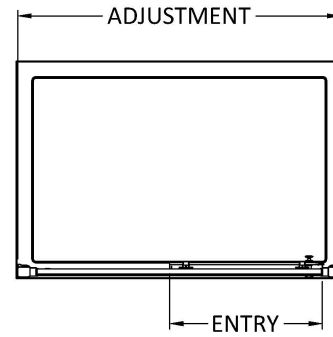

Sales Code: AQL11H3

Description: Pacific Sliding Door 1100mm New Handle

Packaging Details

Barcode: 5056462623542

Sales Code: AQLS11

Description: Pacific Sliding Shower Door 1100mm

Product Dimensions

Height (mm):	1850
Width (mm):	1090
Depth (mm):	44
Nett Weight (kg):	34.1

Packaging Dimensions

Height (mm):	1910
Width (mm):	775
Length (mm):	65
Gross Weight (kg):	34.1

Packaging Data

Box Colour:	Brown Cardboard Box - Printed
Box Qty:	1
Label Size:	100 x 50
Label Colour:	Not Applicable
Label Qty:	0

Outer Box Dimensions (If Applicable)

Height (mm):	
Width (mm):	
Depth (mm):	
Length (mm):	
Gross Weight (kg):	
Barcode:	5055369080212

Product Details

Country of Origin:	China
Fitting Instruction:	No
CE & UKCA:	Yes
Profile Material:	Aluminium
Profile Finish:	Chrome
Adjustments (mm):	1045mm - 1090mm
Entry Width (mm):	430mm
Swing In Dim (mm):	N/A
Swing Out Dim (mm):	N/A
Radius (mm):	Not Applicable
Glass Thickness (mm):	6
Easy Fit:	Yes
Easy Clean:	No
Handle Style:	Square T Shape Handle
Handle Material:	Metal
Enclosure Design:	Framed
Wheel Type:	Dual, Quick Release
Support Bar Included:	Support Bar Not Included
Extras:	None

Sales Code: HAN1203AA

Description: Single Handle Chrome

Product Dimensions

Length (mm):	
Width (mm):	20
Height (mm):	165
Depth (mm):	76
Nett Weight (kg):	0.13

Packaging Dimensions

Height (mm):	200
Width (mm):	30
Depth (mm):	74
Gross Weight (kg):	0.13