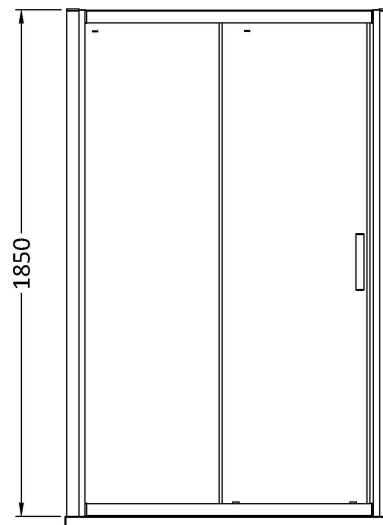

Sales Code: AQL11H3

Description: Pacific Sliding Door 1100mm New Handle

Packaging Details

Barcode: 5056462623542

Sales Code: AQLS11

Description: Pacific Sliding Shower Door 1100mm

Product Dimensions

Height (mm):	1850
Width (mm):	1090
Depth (mm):	44
Nett Weight (kg):	34.1

Packaging Dimensions

Height (mm):	1910
Width (mm):	775
Length (mm):	65
Gross Weight (kg):	34.1

Packaging Data

Box Colour:	Brown Cardboard Box - Printed
Box Qty:	1
Label Size:	100 x 50
Label Colour:	Not Applicable
Label Qty:	0

Outer Box Dimensions (If Applicable)

Height (mm):	
Width (mm):	
Depth (mm):	
Length (mm):	
Gross Weight (kg):	
Barcode:	5055369080212

Product Details

Country of Origin:	China
Fitting Instruction:	No
CE & UKCA:	Yes
Profile Material:	Aluminium
Profile Finish:	Chrome
Adjustments (mm):	1045mm - 1090mm
Entry Width (mm):	430mm
Swing In Dim (mm):	N/A
Swing Out Dim (mm):	N/A
Radius (mm):	Not Applicable
Glass Thickness (mm):	6
Easy Fit:	Yes
Easy Clean:	No
Handle Style:	Square T Shape Handle
Handle Material:	Metal
Enclosure Design:	Framed
Wheel Type:	Dual, Quick Release
Support Bar Included:	Support Bar Not Included
Extras:	None

Sales Code: HAN1203AA

Description: Single Handle Chrome

Product Dimensions

Length (mm):	
Width (mm):	20
Height (mm):	165
Depth (mm):	76
Nett Weight (kg):	0.13

Packaging Dimensions

Height (mm):	200
Width (mm):	30
Depth (mm):	74
Gross Weight (kg):	0.13