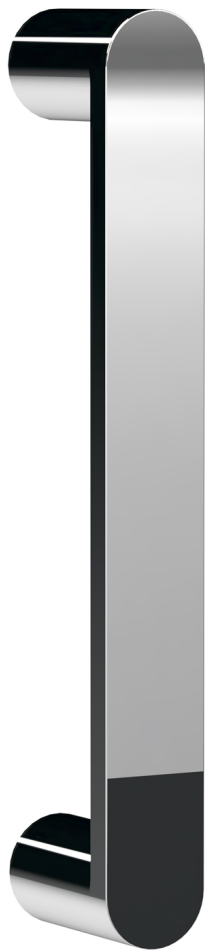

Sales Code: AQL11H3

Description: Pacific Sliding Door 1100mm New Handle

Packaging Details

Barcode: 5056462623542

Sales Code: AQLS11

Description: Pacific Sliding Shower Door 1100mm

Product Dimensions

Height (mm):	1850
Width (mm):	1090
Depth (mm):	44
Nett Weight (kg):	34.1

Packaging Dimensions

Height (mm):	1910
Width (mm):	775
Length (mm):	65
Gross Weight (kg):	34.1

Packaging Data

Box Colour:	Brown Cardboard Box - Printed
Box Qty:	1
Label Size:	100 x 50
Label Colour:	Not Applicable
Label Qty:	0

Outer Box Dimensions (If Applicable)

Height (mm):	
Width (mm):	
Depth (mm):	
Length (mm):	
Gross Weight (kg):	
Barcode:	5055369080212

Product Details

Country of Origin:	China
Fitting Instruction:	No
CE & UKCA:	Yes
Profile Material:	Aluminium
Profile Finish:	Chrome
Adjustments (mm):	1045mm - 1090mm
Entry Width (mm):	430mm
Swing In Dim (mm):	N/A
Swing Out Dim (mm):	N/A
Radius (mm):	Not Applicable
Glass Thickness (mm):	6
Easy Fit:	Yes
Easy Clean:	No
Handle Style:	Square T Shape Handle
Handle Material:	Metal
Enclosure Design:	Framed
Wheel Type:	Dual, Quick Release
Support Bar Included:	Support Bar Not Included
Extras:	None

Sales Code: HAN1203AA

Description: Single Handle Chrome

Product Dimensions

Length (mm):	
Width (mm):	20
Height (mm):	165
Depth (mm):	76
Nett Weight (kg):	0.13

Packaging Dimensions

Height (mm):	200
Width (mm):	30
Depth (mm):	74
Gross Weight (kg):	0.13