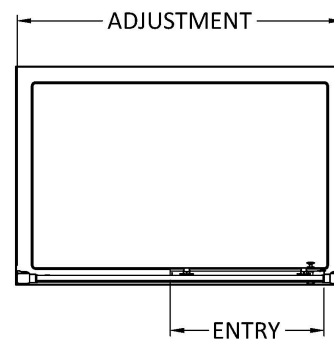

Sales Code: AQL11H3

Description: Pacific Sliding Door 1100mm New Handle

Packaging Details

Barcode: 5056462623542

Sales Code: AQLS11

Description: Pacific Sliding Shower Door 1100mm

Product Dimensions

Height (mm):	1850
Width (mm):	1090
Depth (mm):	44
Nett Weight (kg):	34.1

Packaging Dimensions

Height (mm):	1910
Width (mm):	775
Length (mm):	65
Gross Weight (kg):	34.1

Packaging Data

Box Colour:	Brown Cardboard Box - Printed
Box Qty:	1
Label Size:	100 x 50
Label Colour:	Not Applicable
Label Qty:	0

Outer Box Dimensions (If Applicable)

Height (mm):	
Width (mm):	
Depth (mm):	
Length (mm):	
Gross Weight (kg):	
Barcode:	5055369080212

Product Details

Country of Origin:	China
Fitting Instruction:	No
CE & UKCA:	Yes
Profile Material:	Aluminium
Profile Finish:	Chrome
Adjustments (mm):	1045mm - 1090mm
Entry Width (mm):	430mm
Swing In Dim (mm):	N/A
Swing Out Dim (mm):	N/A
Radius (mm):	Not Applicable
Glass Thickness (mm):	6
Easy Fit:	Yes
Easy Clean:	No
Handle Style:	Square T Shape Handle
Handle Material:	Metal
Enclosure Design:	Framed
Wheel Type:	Dual, Quick Release
Support Bar Included:	Support Bar Not Included
Extras:	None

Sales Code: HAN1203AA

Description: Single Handle Chrome

Product Dimensions

Length (mm):	
Width (mm):	20
Height (mm):	165
Depth (mm):	76
Nett Weight (kg):	0.13

Packaging Dimensions

Height (mm):	200
Width (mm):	30
Depth (mm):	74
Gross Weight (kg):	0.13