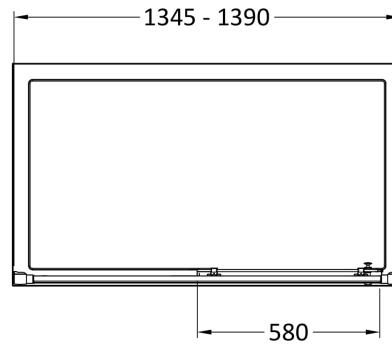

Sales Code: AQSL14H3

Description: Pacific Sliding Door 1400mm New Handle

Packaging Details

Barcode: 5056462623566