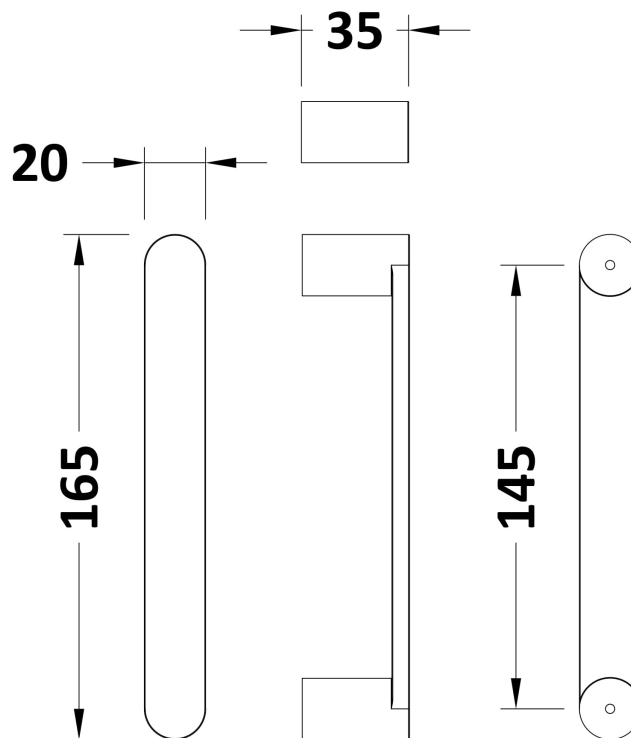

### Packaging Dimensions

Height (mm):	1910
Width (mm):	925
Length (mm):	65
Gross Weight (kg):	43.3

### Outer Box Dimensions (If Applicable)

Height (mm):	
Width (mm):	
Depth (mm):	
Length (mm):	
Gross Weight (kg):	
Barcode:	5055369080236

### Product Details

Country of Origin:	China
Fitting Instruction:	No
CE & UKCA:	Yes
Profile Material:	Aluminium
Profile Finish:	Chrome
Adjustments (mm):	1345mm - 1390mm
Entry Width (mm):	580mm
Swing In Dim (mm):	N/A
Swing Out Dim (mm):	N/A
Radius (mm):	Not Applicable
Glass Thickness (mm):	6
Easy Fit:	Yes
Easy Clean:	No
Handle Style:	Square T Shape Handle
Handle Material:	Metal
Enclosure Design:	Framed
Wheel Type:	Dual, Quick Release
Support Bar Included:	Support Bar Not Included
Extras:	None

Sales Code: HAN1203AA

Description: Single Handle Chrome

**Product Dimensions**

Length (mm):	
Width (mm):	20
Height (mm):	165
Depth (mm):	76
Nett Weight (kg):	0.13

**Packaging Dimensions**

Height (mm):	200
Width (mm):	30
Depth (mm):	74
Gross Weight (kg):	0.13