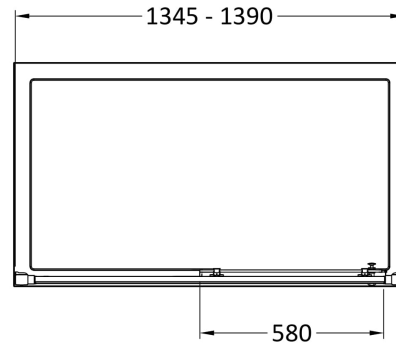

### Product Dimensions

Height (mm):	1850
Width (mm):	1390
Depth (mm):	44
Nett Weight (kg):	43.3

### Packaging Dimensions

Height (mm):	1910
Width (mm):	925
Length (mm):	65
Gross Weight (kg):	43.3

### Outer Box Dimensions (If Applicable)

Height (mm):	
Width (mm):	
Depth (mm):	
Length (mm):	
Gross Weight (kg):	
Barcode:	5055369080236

Sales Code: HAN1203AA

Description: Single Handle Chrome

**Product Dimensions**

Length (mm):	
Width (mm):	20
Height (mm):	165
Depth (mm):	76
Nett Weight (kg):	0.13

**Packaging Dimensions**

Height (mm):	200
Width (mm):	30
Depth (mm):	74
Gross Weight (kg):	0.13