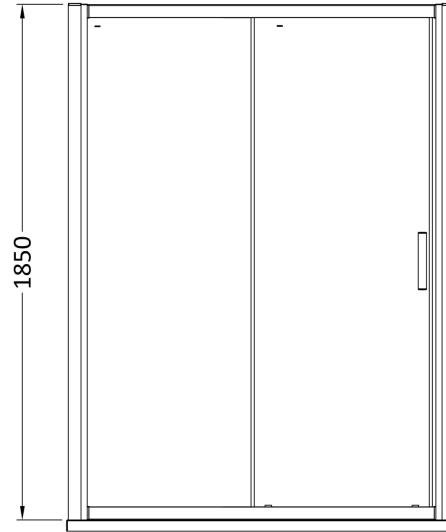

Sales Code: AQSL14H3

Description: Pacific Sliding Door 1400mm New Handle

Packaging Details

Barcode: 5056462623566