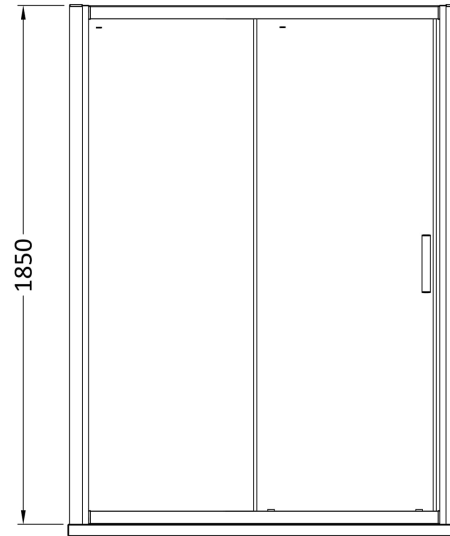

### Product Dimensions

Height (mm):	1850
Width (mm):	1390
Depth (mm):	44
Nett Weight (kg):	43.3

### Packaging Dimensions

Height (mm):	1910
Width (mm):	925
Length (mm):	65
Gross Weight (kg):	43.3

### Outer Box Dimensions (If Applicable)

Height (mm):	
Width (mm):	
Depth (mm):	
Length (mm):	
Gross Weight (kg):	
Barcode:	5055369080236

Sales Code: HAN1203AA

Description: Single Handle Chrome

**Product Dimensions**

Length (mm):	
Width (mm):	20
Height (mm):	165
Depth (mm):	76
Nett Weight (kg):	0.13

**Packaging Dimensions**

Height (mm):	200
Width (mm):	30
Depth (mm):	74
Gross Weight (kg):	0.13