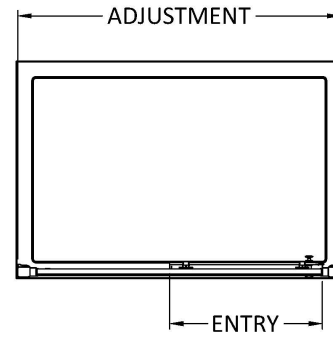

Sales Code: AQLS16H3

Description: Pacific Sliding Door 1600mm New Handle

Packaging Details

Barcode: 5056462623580

Sales Code: AQLS16

Description: Pacific Sliding Shower Door 1600mm

Product Dimensions

Height (mm):	1850
Width (mm):	1590
Depth (mm):	44
Nett Weight (kg):	49.8

Packaging Dimensions

Height (mm):	1910
Width (mm):	1025
Length (mm):	65
Gross Weight (kg):	49.8

Packaging Data

Box Colour:	Brown Cardboard Box - Printed
Box Qty:	1
Label Size:	100 x 50
Label Colour:	Not Applicable
Label Qty:	0

Outer Box Dimensions (If Applicable)

Height (mm):	
Width (mm):	
Depth (mm):	
Length (mm):	
Gross Weight (kg):	
Barcode:	5055369080250

Product Details

Country of Origin:	China
Fitting Instruction:	No
CE & UKCA:	Yes
Profile Material:	Aluminium
Profile Finish:	Chrome
Adjustments (mm):	1545mm - 1590mm
Entry Width (mm):	680mm
Swing In Dim (mm):	N/A
Swing Out Dim (mm):	N/A
Radius (mm):	Not Applicable
Glass Thickness (mm):	6
Easy Fit:	Yes
Easy Clean:	No
Handle Style:	Square T Shape Handle
Handle Material:	Metal
Enclosure Design:	Framed
Wheel Type:	Dual, Quick Release
Support Bar Included:	Support Bar Not Included
Extras:	None

Sales Code: HAN1203AA

Description: Single Handle Chrome

Product Dimensions

Length (mm):	
Width (mm):	20
Height (mm):	165
Depth (mm):	76
Nett Weight (kg):	0.13

Packaging Dimensions

Height (mm):	200
Width (mm):	30
Depth (mm):	74
Gross Weight (kg):	0.13