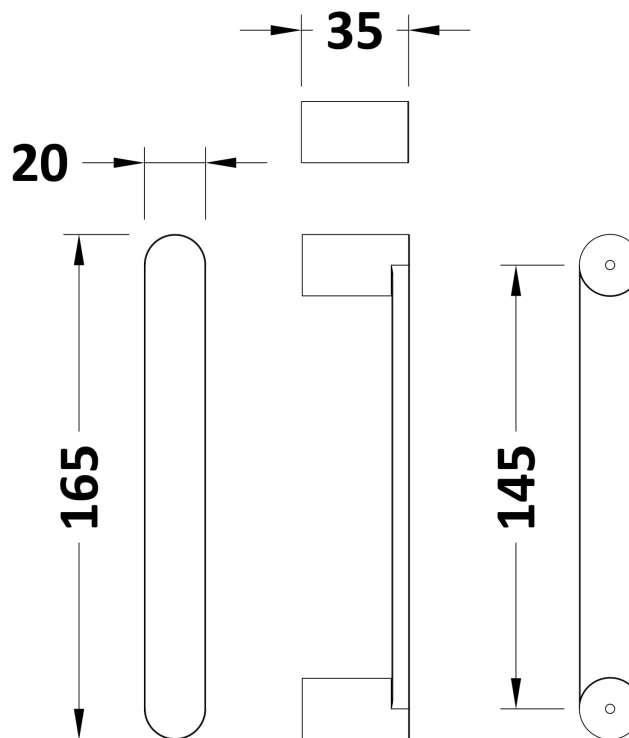

Packaging Dimensions

Height (mm):	1910
Width (mm):	1025
Length (mm):	65
Gross Weight (kg):	49.8

Packaging Data

Box Colour:	Brown Cardboard Box - Printed
Box Qty:	1
Label Size:	100 x 50
Label Colour:	Not Applicable
Label Qty:	0

Outer Box Dimensions (If Applicable)

Height (mm):	
Width (mm):	
Depth (mm):	
Length (mm):	
Gross Weight (kg):	
Barcode:	5055369080250

Product Details

Country of Origin:	China
Fitting Instruction:	No
CE & UKCA:	Yes
Profile Material:	Aluminium
Profile Finish:	Chrome
Adjustments (mm):	1545mm - 1590mm
Entry Width (mm):	680mm
Swing In Dim (mm):	N/A
Swing Out Dim (mm):	N/A
Radius (mm):	Not Applicable
Glass Thickness (mm):	6
Easy Fit:	Yes
Easy Clean:	No
Handle Style:	Square T Shape Handle
Handle Material:	Metal
Enclosure Design:	Framed
Wheel Type:	Dual, Quick Release
Support Bar Included:	Support Bar Not Included
Extras:	None

Sales Code: HAN1203AA

Description: Single Handle Chrome

Product Dimensions

Length (mm):	
Width (mm):	20
Height (mm):	165
Depth (mm):	76
Nett Weight (kg):	0.13

Packaging Dimensions

Height (mm):	200
Width (mm):	30
Depth (mm):	74
Gross Weight (kg):	0.13

Packaging Data

Box Colour:	
Box Qty:	
Label Size:	x
Label Colour:	
Label Qty:	

Outer Box Dimensions (If Applicable)

Height (mm):	
Width (mm):	
Length (mm):	
Depth (mm):	
Gross Weight (kg):	
Barcode:	5056462617886