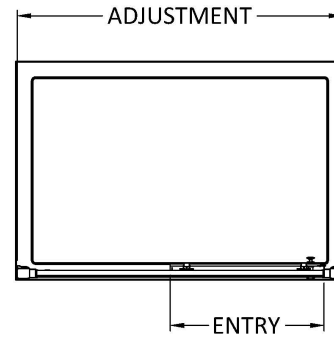

Sales Code: AQLS16H3

Description: Pacific Sliding Door 1600mm New Handle

Packaging Details

Barcode: 5056462623580

Sales Code: AQLS16

Description: Pacific Sliding Shower Door 1600mm

Product Dimensions

Height (mm):	1850
Width (mm):	1590
Depth (mm):	44
Nett Weight (kg):	49.8

Packaging Dimensions

Height (mm):	1910
Width (mm):	1025
Length (mm):	65
Gross Weight (kg):	49.8

Packaging Data

Box Colour:	Brown Cardboard Box - Printed
Box Qty:	1
Label Size:	100 x 50
Label Colour:	Not Applicable
Label Qty:	0

Outer Box Dimensions (If Applicable)

Height (mm):	
Width (mm):	
Depth (mm):	
Length (mm):	
Gross Weight (kg):	
Barcode:	5055369080250

Product Details

Country of Origin:	China
Fitting Instruction:	No
CE & UKCA:	Yes
Profile Material:	Aluminium
Profile Finish:	Chrome
Adjustments (mm):	1545mm - 1590mm
Entry Width (mm):	680mm
Swing In Dim (mm):	N/A
Swing Out Dim (mm):	N/A
Radius (mm):	Not Applicable
Glass Thickness (mm):	6
Easy Fit:	Yes
Easy Clean:	No
Handle Style:	Square T Shape Handle
Handle Material:	Metal
Enclosure Design:	Framed
Wheel Type:	Dual, Quick Release
Support Bar Included:	Support Bar Not Included
Extras:	None

Sales Code: HAN1203AA

Description: Single Handle Chrome

Product Dimensions

Length (mm):	
Width (mm):	20
Height (mm):	165
Depth (mm):	76
Nett Weight (kg):	0.13

Packaging Dimensions

Height (mm):	200
Width (mm):	30
Depth (mm):	74
Gross Weight (kg):	0.13