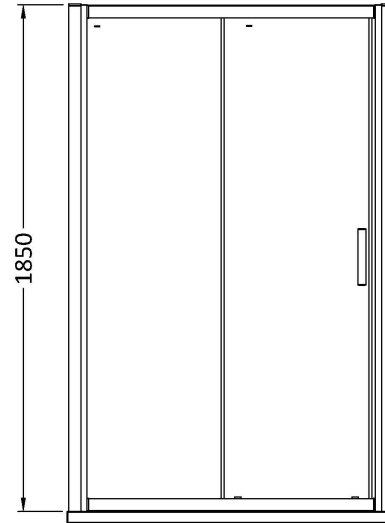

Sales Code: AQLS16H3

Description: Pacific Sliding Door 1600mm New Handle

Packaging Details

Barcode: 5056462623580

Sales Code: AQLS16

Description: Pacific Sliding Shower Door 1600mm

Product Dimensions

Height (mm):	1850
Width (mm):	1590
Depth (mm):	44
Nett Weight (kg):	49.8

Packaging Dimensions

Height (mm):	1910
Width (mm):	1025
Length (mm):	65
Gross Weight (kg):	49.8

Packaging Data

Box Colour:	Brown Cardboard Box - Printed
Box Qty:	1
Label Size:	100 x 50
Label Colour:	Not Applicable
Label Qty:	0

Outer Box Dimensions (If Applicable)

Height (mm):	
Width (mm):	
Depth (mm):	
Length (mm):	
Gross Weight (kg):	
Barcode:	5055369080250

Product Details

Country of Origin:	China
Fitting Instruction:	No
CE & UKCA:	Yes
Profile Material:	Aluminium
Profile Finish:	Chrome
Adjustments (mm):	1545mm - 1590mm
Entry Width (mm):	680mm
Swing In Dim (mm):	N/A
Swing Out Dim (mm):	N/A
Radius (mm):	Not Applicable
Glass Thickness (mm):	6
Easy Fit:	Yes
Easy Clean:	No
Handle Style:	Square T Shape Handle
Handle Material:	Metal
Enclosure Design:	Framed
Wheel Type:	Dual, Quick Release
Support Bar Included:	Support Bar Not Included
Extras:	None

Sales Code: HAN1203AA

Description: Single Handle Chrome

Product Dimensions

Length (mm):	
Width (mm):	20
Height (mm):	165
Depth (mm):	76
Nett Weight (kg):	0.13

Packaging Dimensions

Height (mm):	200
Width (mm):	30
Depth (mm):	74
Gross Weight (kg):	0.13