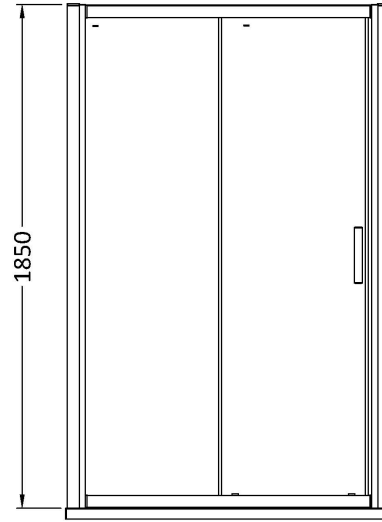

Sales Code: AQLS16H3

Description: Pacific Sliding Door 1600mm New Handle

Packaging Details

Barcode: 5056462623580

Sales Code: AQLS16

Description: Pacific Sliding Shower Door 1600mm

Product Dimensions

Height (mm):	1850
Width (mm):	1590
Depth (mm):	44
Nett Weight (kg):	49.8

Packaging Dimensions

Height (mm):	1910
Width (mm):	1025
Length (mm):	65
Gross Weight (kg):	49.8

Packaging Data

Box Colour:	Brown Cardboard Box - Printed
Box Qty:	1
Label Size:	100 x 50
Label Colour:	Not Applicable
Label Qty:	0

Outer Box Dimensions (If Applicable)

Height (mm):	
Width (mm):	
Depth (mm):	
Length (mm):	
Gross Weight (kg):	
Barcode:	5055369080250

Product Details

Country of Origin:	China
Fitting Instruction:	No
CE & UKCA:	Yes
Profile Material:	Aluminium
Profile Finish:	Chrome
Adjustments (mm):	1545mm - 1590mm
Entry Width (mm):	680mm
Swing In Dim (mm):	N/A
Swing Out Dim (mm):	N/A
Radius (mm):	Not Applicable
Glass Thickness (mm):	6
Easy Fit:	Yes
Easy Clean:	No
Handle Style:	Square T Shape Handle
Handle Material:	Metal
Enclosure Design:	Framed
Wheel Type:	Dual, Quick Release
Support Bar Included:	Support Bar Not Included
Extras:	None

Sales Code: HAN1203AA

Description: Single Handle Chrome

Product Dimensions

Length (mm):	
Width (mm):	20
Height (mm):	165
Depth (mm):	76
Nett Weight (kg):	0.13

Packaging Dimensions

Height (mm):	200
Width (mm):	30
Depth (mm):	74
Gross Weight (kg):	0.13