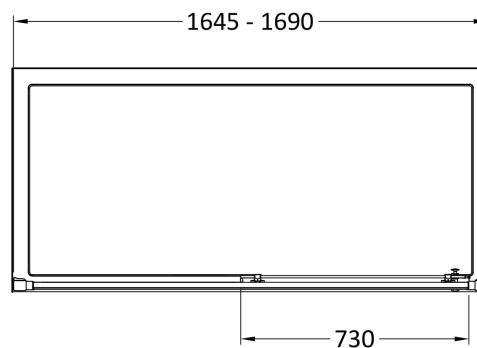

Sales Code: AQSL17H3

Description: Pacific Sliding Door 1700mm New Handle

Packaging Details

Barcode: 5056462623597

Sales Code: AQSL17

Description: Pacific Sliding Shower Door 1700mm

Product Dimensions

Height (mm):	1850
Width (mm):	1690
Depth (mm):	44
Nett Weight (kg):	52.6

Packaging Dimensions

Height (mm):	1910
Width (mm):	1075
Length (mm):	65
Gross Weight (kg):	52.6

Packaging Data

Box Colour:	Brown Cardboard Box - Printed
Box Qty:	1
Label Size:	100 x 50
Label Colour:	Not Applicable
Label Qty:	0

Outer Box Dimensions (If Applicable)

Height (mm):	
Width (mm):	
Depth (mm):	
Length (mm):	
Gross Weight (kg):	
Barcode:	5055369080267

Product Details

Country of Origin:	China
Fitting Instruction:	No
CE & UKCA:	Yes
Profile Material:	Aluminium
Profile Finish:	Chrome
Adjustments (mm):	1645mm - 1690mm
Entry Width (mm):	730mm
Swing In Dim (mm):	N/A
Swing Out Dim (mm):	N/A
Radius (mm):	Not Applicable
Glass Thickness (mm):	6
Easy Fit:	Yes
Easy Clean:	No
Handle Style:	Square T Shape Handle
Handle Material:	Metal
Enclosure Design:	Framed
Wheel Type:	Dual, Quick Release
Support Bar Included:	Support Bar Not Included
Extras:	None

Sales Code: HAN1203AA

Description: Single Handle Chrome

Product Dimensions

Length (mm):	
Width (mm):	20
Height (mm):	165
Depth (mm):	76
Nett Weight (kg):	0.13

Packaging Dimensions

Height (mm):	200
Width (mm):	30
Depth (mm):	74
Gross Weight (kg):	0.13