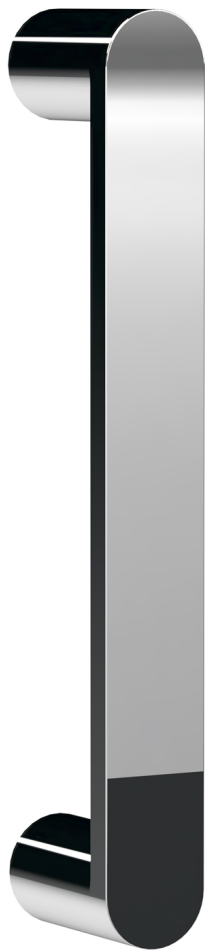

Sales Code: AQSL17H3

Description: Pacific Sliding Door 1700mm New Handle

Packaging Details

Barcode: 5056462623597

Sales Code: AQSL17

Description: Pacific Sliding Shower Door 1700mm

Product Dimensions

Height (mm):	1850
Width (mm):	1690
Depth (mm):	44
Nett Weight (kg):	52.6

Packaging Dimensions

Height (mm):	1910
Width (mm):	1075
Length (mm):	65
Gross Weight (kg):	52.6

Packaging Data

Box Colour:	Brown Cardboard Box - Printed
Box Qty:	1
Label Size:	100 x 50
Label Colour:	Not Applicable
Label Qty:	0

Outer Box Dimensions (If Applicable)

Height (mm):	
Width (mm):	
Depth (mm):	
Length (mm):	
Gross Weight (kg):	
Barcode:	5055369080267

Product Details

Country of Origin:	China
Fitting Instruction:	No
CE & UKCA:	Yes
Profile Material:	Aluminium
Profile Finish:	Chrome
Adjustments (mm):	1645mm - 1690mm
Entry Width (mm):	730mm
Swing In Dim (mm):	N/A
Swing Out Dim (mm):	N/A
Radius (mm):	Not Applicable
Glass Thickness (mm):	6
Easy Fit:	Yes
Easy Clean:	No
Handle Style:	Square T Shape Handle
Handle Material:	Metal
Enclosure Design:	Framed
Wheel Type:	Dual, Quick Release
Support Bar Included:	Support Bar Not Included
Extras:	None

Sales Code: HAN1203AA

Description: Single Handle Chrome

Product Dimensions

Length (mm):	
Width (mm):	20
Height (mm):	165
Depth (mm):	76
Nett Weight (kg):	0.13

Packaging Dimensions

Height (mm):	200
Width (mm):	30
Depth (mm):	74
Gross Weight (kg):	0.13