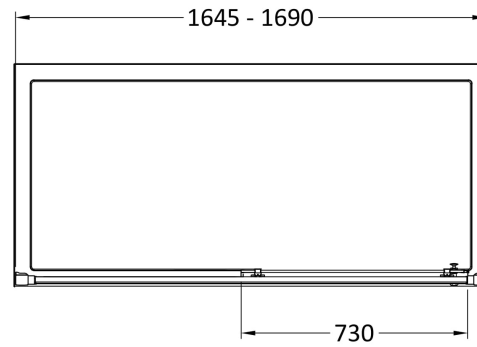

Sales Code: AQSL17H3

Description: Pacific Sliding Door 1700mm New Handle

Packaging Details

Barcode: 5056462623597

Sales Code: AQSL17

Description: Pacific Sliding Shower Door 1700mm

Product Dimensions

Height (mm):	1850
Width (mm):	1690
Depth (mm):	44
Nett Weight (kg):	52.6

Packaging Dimensions

Height (mm):	1910
Width (mm):	1075
Length (mm):	65
Gross Weight (kg):	52.6

Packaging Data

Box Colour:	Brown Cardboard Box - Printed
Box Qty:	1
Label Size:	100 x 50
Label Colour:	Not Applicable
Label Qty:	0

Outer Box Dimensions (If Applicable)

Height (mm):	
Width (mm):	
Depth (mm):	
Length (mm):	
Gross Weight (kg):	
Barcode:	5055369080267

Product Details

Country of Origin:	China
Fitting Instruction:	No
CE & UKCA:	Yes
Profile Material:	Aluminium
Profile Finish:	Chrome
Adjustments (mm):	1645mm - 1690mm
Entry Width (mm):	730mm
Swing In Dim (mm):	N/A
Swing Out Dim (mm):	N/A
Radius (mm):	Not Applicable
Glass Thickness (mm):	6
Easy Fit:	Yes
Easy Clean:	No
Handle Style:	Square T Shape Handle
Handle Material:	Metal
Enclosure Design:	Framed
Wheel Type:	Dual, Quick Release
Support Bar Included:	Support Bar Not Included
Extras:	None

Sales Code: HAN1203AA

Description: Single Handle Chrome

Product Dimensions

Length (mm):	
Width (mm):	20
Height (mm):	165
Depth (mm):	76
Nett Weight (kg):	0.13

Packaging Dimensions

Height (mm):	200
Width (mm):	30
Depth (mm):	74
Gross Weight (kg):	0.13