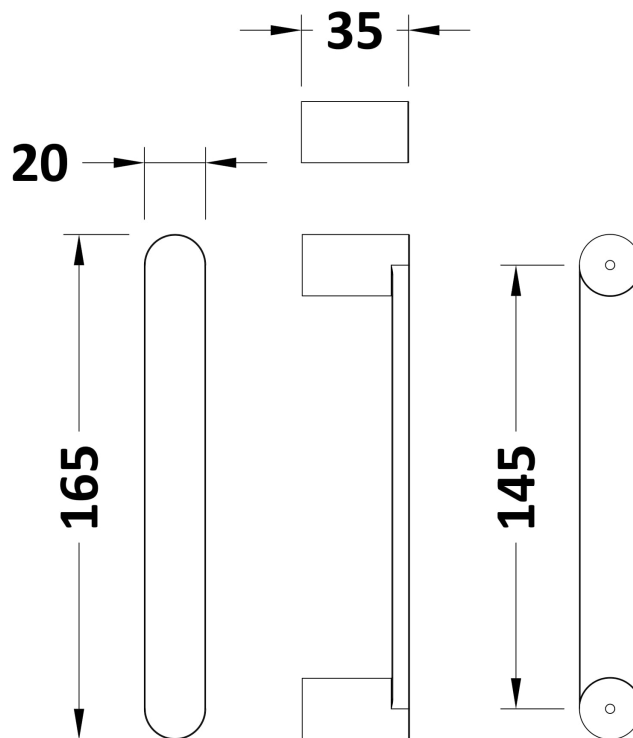

Sales Code: AQSL17H3

Description: Pacific Sliding Door 1700mm New Handle

Packaging Details

Barcode: 5056462623597

Sales Code: AQSL17

Description: Pacific Sliding Shower Door 1700mm

Product Dimensions

Height (mm):	1850
Width (mm):	1690
Depth (mm):	44
Nett Weight (kg):	52.6

Outer Box Dimensions (If Applicable)

Height (mm):	
Width (mm):	
Depth (mm):	
Length (mm):	
Gross Weight (kg):	
Barcode:	5055369080267

Product Details

Country of Origin:	China
Fitting Instruction:	No
CE & UKCA:	Yes
Profile Material:	Aluminium
Profile Finish:	Chrome
Adjustments (mm):	1645mm - 1690mm
Entry Width (mm):	730mm
Swing In Dim (mm):	N/A
Swing Out Dim (mm):	N/A
Radius (mm):	Not Applicable
Glass Thickness (mm):	6
Easy Fit:	Yes
Easy Clean:	No
Handle Style:	Square T Shape Handle
Handle Material:	Metal
Enclosure Design:	Framed
Wheel Type:	Dual, Quick Release
Support Bar Included:	Support Bar Not Included
Extras:	None

Sales Code: HAN1203AA

Description: Single Handle Chrome

Product Dimensions

Length (mm):	
Width (mm):	20
Height (mm):	165
Depth (mm):	76
Nett Weight (kg):	0.13

Packaging Dimensions

Height (mm):	200
Width (mm):	30
Depth (mm):	74
Gross Weight (kg):	0.13

Packaging Data

Box Colour:	
Box Qty:	
Label Size:	x
Label Colour:	
Label Qty:	

Outer Box Dimensions (If Applicable)

Height (mm):	
Width (mm):	
Length (mm):	
Depth (mm):	
Gross Weight (kg):	
Barcode:	5056462617886