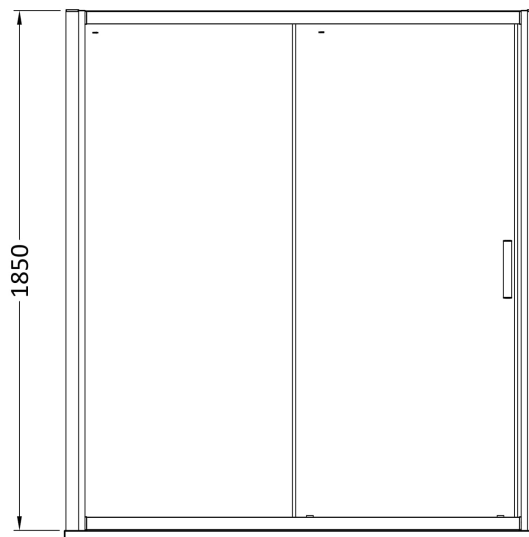

Sales Code: AQSL17H3

Description: Pacific Sliding Door 1700mm New Handle

Packaging Details

Barcode: 5056462623597

Sales Code: AQSL17

Description: Pacific Sliding Shower Door 1700mm

Product Dimensions

Height (mm):	1850
Width (mm):	1690
Depth (mm):	44
Nett Weight (kg):	52.6

Packaging Dimensions

Height (mm):	1910
Width (mm):	1075
Length (mm):	65
Gross Weight (kg):	52.6

Packaging Data

Box Colour:	Brown Cardboard Box - Printed
Box Qty:	1
Label Size:	100 x 50
Label Colour:	Not Applicable
Label Qty:	0

Outer Box Dimensions (If Applicable)

Height (mm):	
Width (mm):	
Depth (mm):	
Length (mm):	
Gross Weight (kg):	
Barcode:	5055369080267

Product Details

Country of Origin:	China
Fitting Instruction:	No
CE & UKCA:	Yes
Profile Material:	Aluminium
Profile Finish:	Chrome
Adjustments (mm):	1645mm - 1690mm
Entry Width (mm):	730mm
Swing In Dim (mm):	N/A
Swing Out Dim (mm):	N/A
Radius (mm):	Not Applicable
Glass Thickness (mm):	6
Easy Fit:	Yes
Easy Clean:	No
Handle Style:	Square T Shape Handle
Handle Material:	Metal
Enclosure Design:	Framed
Wheel Type:	Dual, Quick Release
Support Bar Included:	Support Bar Not Included
Extras:	None

Sales Code: HAN1203AA

Description: Single Handle Chrome

Product Dimensions

Length (mm):	
Width (mm):	20
Height (mm):	165
Depth (mm):	76
Nett Weight (kg):	0.13

Packaging Dimensions

Height (mm):	200
Width (mm):	30
Depth (mm):	74
Gross Weight (kg):	0.13