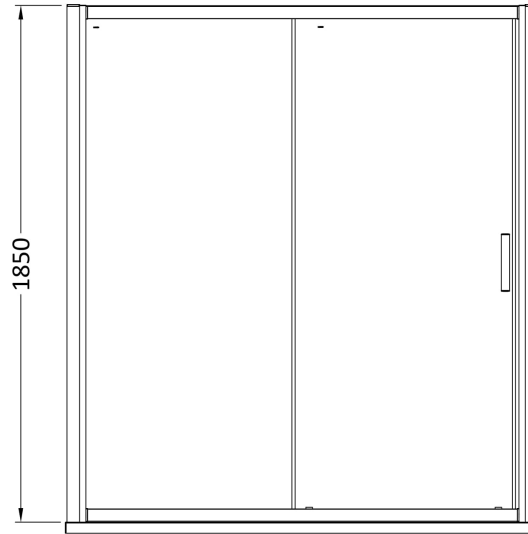

Sales Code: AQSL17H3

Description: Pacific Sliding Door 1700mm New Handle

Packaging Details

Barcode: 5056462623597

Sales Code: AQSL17

Description: Pacific Sliding Shower Door 1700mm

Product Dimensions

Height (mm):	1850
Width (mm):	1690
Depth (mm):	44
Nett Weight (kg):	52.6

Packaging Dimensions

Height (mm):	1910
Width (mm):	1075
Length (mm):	65
Gross Weight (kg):	52.6

Packaging Data

Box Colour:	Brown Cardboard Box - Printed
Box Qty:	1
Label Size:	100 x 50
Label Colour:	Not Applicable
Label Qty:	0

Outer Box Dimensions (If Applicable)

Height (mm):	
Width (mm):	
Depth (mm):	
Length (mm):	
Gross Weight (kg):	
Barcode:	5055369080267

Product Details

Country of Origin:	China
Fitting Instruction:	No
CE & UKCA:	Yes
Profile Material:	Aluminium
Profile Finish:	Chrome
Adjustments (mm):	1645mm - 1690mm
Entry Width (mm):	730mm
Swing In Dim (mm):	N/A
Swing Out Dim (mm):	N/A
Radius (mm):	Not Applicable
Glass Thickness (mm):	6
Easy Fit:	Yes
Easy Clean:	No
Handle Style:	Square T Shape Handle
Handle Material:	Metal
Enclosure Design:	Framed
Wheel Type:	Dual, Quick Release
Support Bar Included:	Support Bar Not Included
Extras:	None

Sales Code: HAN1203AA

Description: Single Handle Chrome

Product Dimensions

Length (mm):	
Width (mm):	20
Height (mm):	165
Depth (mm):	76
Nett Weight (kg):	0.13

Packaging Dimensions

Height (mm):	200
Width (mm):	30
Depth (mm):	74
Gross Weight (kg):	0.13