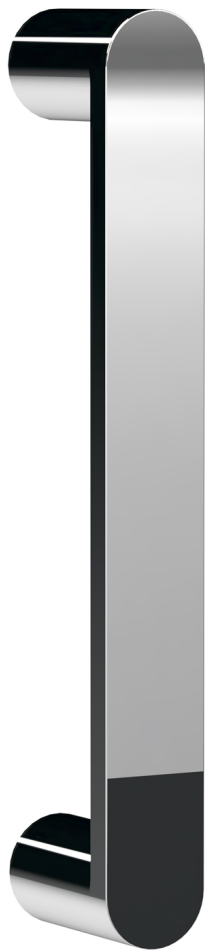

**Sales Code:** AQSLD16H3

**Description:** Pacific Dbl Sliding Dr 1600mm New Handle

**Packaging Details**

Barcode: 5056462623627

Sales Code: AQSLD16

Description: Pacific Double Sliding Shower Dr 1600mm

### Outer Box Dimensions (If Applicable)

Height (mm):	
Width (mm):	
Depth (mm):	
Length (mm):	
Gross Weight (kg):	
Barcode:	5055369080298

### Product Details

Country of Origin:	China
Fitting Instruction:	No
CE & UKCA:	Yes
Profile Material:	Aluminium
Profile Finish:	Chrome
Adjustments (mm):	1545mm - 1590mm
Entry Width (mm):	610mm
Swing In Dim (mm):	N/A
Swing Out Dim (mm):	N/A
Radius (mm):	Not Applicable
Glass Thickness (mm):	6
Easy Fit:	Yes
Easy Clean:	No
Handle Style:	Square T Shape Handle
Handle Material:	Metal
Enclosure Design:	Framed
Wheel Type:	Dual, Quick Release
Support Bar Included:	Support Bar Not Included
Extras:	None

**Sales Code:** HAN1203AA

**Description:** Single Handle Chrome

**Product Dimensions**

Length (mm):	
Width (mm):	20
Height (mm):	165
Depth (mm):	76
Nett Weight (kg):	0.13

**Packaging Dimensions**

Height (mm):	200
Width (mm):	30
Depth (mm):	74
Gross Weight (kg):	0.13