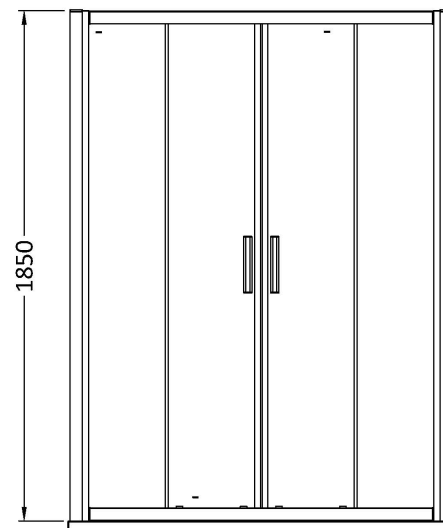

### Product Dimensions

Height (mm):	1850
Width (mm):	1590
Depth (mm):	44
Nett Weight (kg):	49.5

### Packaging Dimensions

Height (mm):	1910
Width (mm):	655
Length (mm):	65
Gross Weight (kg):	49.5

### Outer Box Dimensions (If Applicable)

Height (mm):	
Width (mm):	
Depth (mm):	
Length (mm):	
Gross Weight (kg):	
Barcode:	5055369080298

**Sales Code:** HAN1203AA

**Description:** Single Handle Chrome

**Product Dimensions**

Length (mm):	
Width (mm):	20
Height (mm):	165
Depth (mm):	76
Nett Weight (kg):	0.13

**Packaging Dimensions**

Height (mm):	200
Width (mm):	30
Depth (mm):	74
Gross Weight (kg):	0.13