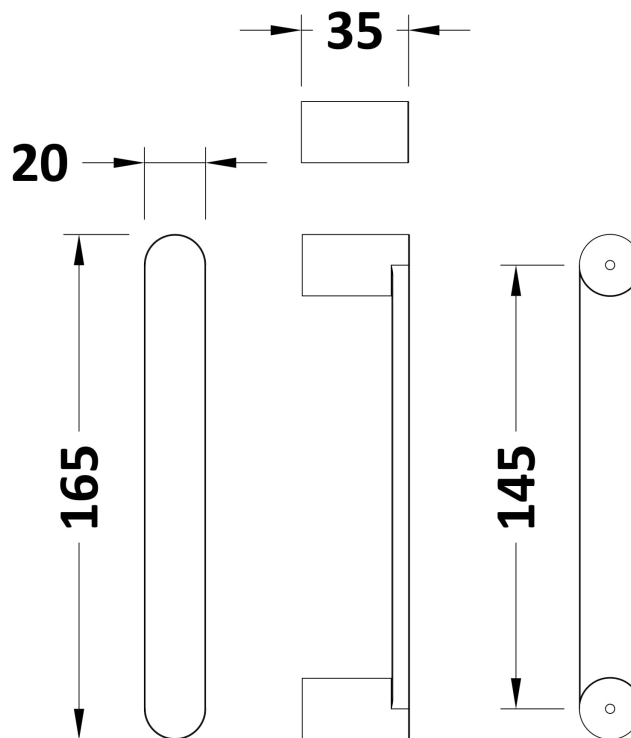

### Product Dimensions

Height (mm):	1850
Width (mm):	1590
Depth (mm):	44
Nett Weight (kg):	49.5

### Outer Box Dimensions (If Applicable)

Height (mm):	
Width (mm):	
Depth (mm):	
Length (mm):	
Gross Weight (kg):	
Barcode:	5055369080298

### Product Details

Country of Origin:	China
Fitting Instruction:	No
CE & UKCA:	Yes
Profile Material:	Aluminium
Profile Finish:	Chrome
Adjustments (mm):	1545mm - 1590mm
Entry Width (mm):	610mm
Swing In Dim (mm):	N/A
Swing Out Dim (mm):	N/A
Radius (mm):	Not Applicable
Glass Thickness (mm):	6
Easy Fit:	Yes
Easy Clean:	No
Handle Style:	Square T Shape Handle
Handle Material:	Metal
Enclosure Design:	Framed
Wheel Type:	Dual, Quick Release
Support Bar Included:	Support Bar Not Included
Extras:	None

**Sales Code:** HAN1203AA

**Description:** Single Handle Chrome

**Product Dimensions**

Length (mm):	
Width (mm):	20
Height (mm):	165
Depth (mm):	76
Nett Weight (kg):	0.13

**Packaging Dimensions**

Height (mm):	200
Width (mm):	30
Depth (mm):	74
Gross Weight (kg):	0.13