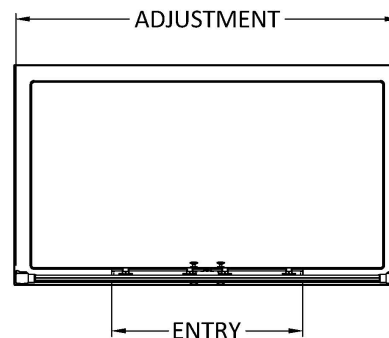

### Product Dimensions

Height (mm):	1850
Width (mm):	1590
Depth (mm):	44
Nett Weight (kg):	49.5

### Packaging Dimensions

Height (mm):	1910
Width (mm):	655
Length (mm):	65
Gross Weight (kg):	49.5

### Outer Box Dimensions (If Applicable)

Height (mm):	
Width (mm):	
Depth (mm):	
Length (mm):	
Gross Weight (kg):	
Barcode:	5055369080298

**Sales Code:** HAN1203AA

**Description:** Single Handle Chrome

**Product Dimensions**

Length (mm):	
Width (mm):	20
Height (mm):	165
Depth (mm):	76
Nett Weight (kg):	0.13

**Packaging Dimensions**

Height (mm):	200
Width (mm):	30
Depth (mm):	74
Gross Weight (kg):	0.13