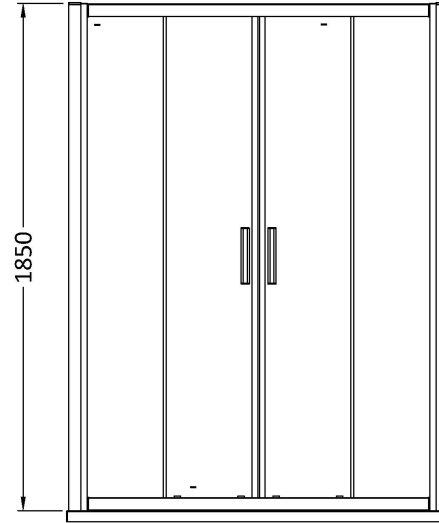

Sales Code: AQSLD16H3

Description: Pacific Dbl Sliding Dr 1600mm New Handle

Packaging Details

Barcode: 5056462623627