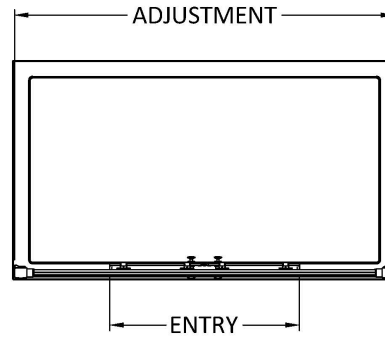

Sales Code: AQSLD16H3

Description: Pacific Dbl Sliding Dr 1600mm New Handle

Packaging Details

Barcode: 5056462623627