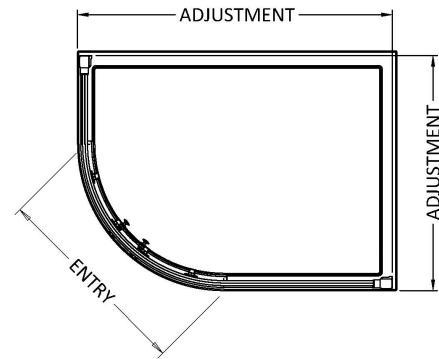

Sales Code: AQU108H3

Description: Pacific Offset Quad 1000X800 New Handle

Packaging Details

Barcode: 5056462623368