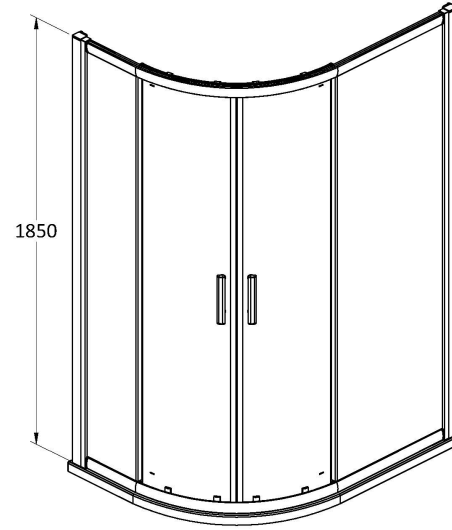

**Sales Code:** AQU108H3

**Description:** Pacific Offset Quad 1000X800 New Handle

**Packaging Details**

Barcode: 5056462623368

Sales Code: AQU108

Description: Pacific Off/Set Quad Enclosure 1000X800

### Product Dimensions

Height (mm):	1850
Width (mm):	980
Depth (mm):	780
Nett Weight (kg):	45.2

### Packaging Dimensions

Height (mm):	1890
Width (mm):	480
Length (mm):	145
Gross Weight (kg):	45.2

**Sales Code:** HAN1203AA

**Description:** Single Handle Chrome

**Product Dimensions**

Length (mm):	
Width (mm):	20
Height (mm):	165
Depth (mm):	76
Nett Weight (kg):	0.13

**Packaging Dimensions**

Height (mm):	200
Width (mm):	30
Depth (mm):	74
Gross Weight (kg):	0.13