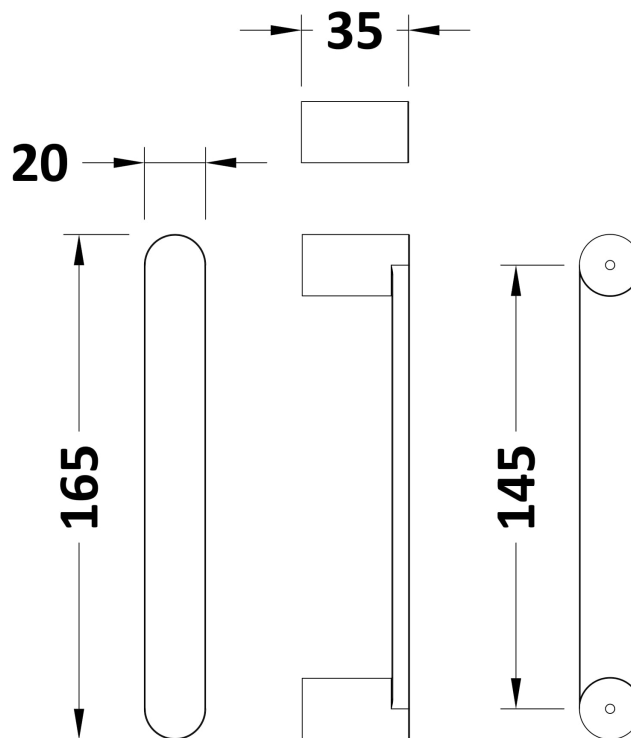

### Product Dimensions

Height (mm):	1850
Width (mm):	980
Depth (mm):	780
Nett Weight (kg):	45.2

### Outer Box Dimensions (If Applicable)

Height (mm):	
Width (mm):	
Depth (mm):	
Length (mm):	
Gross Weight (kg):	
Barcode:	5055369080106

### Product Details

Country of Origin:	China
Fitting Instruction:	No
CE & UKCA:	Yes
Profile Material:	Aluminium
Profile Finish:	Chrome
Adjustments (mm):	960mm - 980mm / 760mm - 780mm
Entry Width (mm):	455mm
Swing In Dim (mm):	N/A
Swing Out Dim (mm):	N/A
Radius (mm):	538 mm
Glass Thickness (mm):	6
Easy Fit:	Yes
Easy Clean:	No
Handle Style:	Square T Shape Handle
Handle Material:	Metal
Enclosure Design:	Framed
Wheel Type:	Dual, Quick Release
Support Bar Included:	Support Bar Not Included
Extras:	None

**Sales Code:** HAN1203AA

**Description:** Single Handle Chrome

**Product Dimensions**

Length (mm):	
Width (mm):	20
Height (mm):	165
Depth (mm):	76
Nett Weight (kg):	0.13

**Packaging Dimensions**

Height (mm):	200
Width (mm):	30
Depth (mm):	74
Gross Weight (kg):	0.13