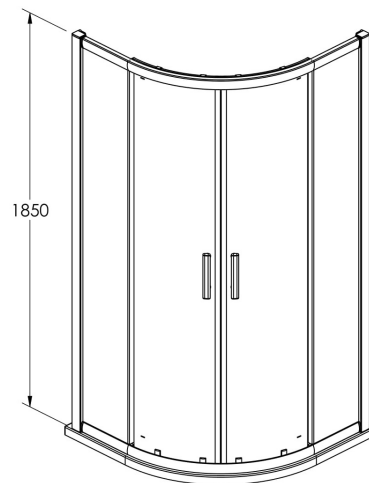

Sales Code: AQU10

Description: Pacific Quadrant Enclosure 1000X1000mm

Code	Description	Adjustment (mm)		Entry Width (mm)
AQU8-E6/E8	800 Quadrant	760	780	390
AQU9-E6/E8	900 Quadrant	860	880	520
AQU10-E6/E8	1000 Quadrant	960	980	520

Product Dimensions

Height (mm):	1850
Width (mm):	980
Depth (mm):	980
Nett Weight (kg):	49.5

Packaging Dimensions

Height (mm):	1910
Width (mm):	540
Length (mm):	150
Gross Weight (kg):	49.5

Packaging Data

Box Colour:	Brown Cardboard Box - Printed
Box Qty:	1
Label Size:	100 x 50
Label Colour:	Not Applicable
Label Qty:	0

Outer Box Dimensions (If Applicable)

Height (mm):	
Width (mm):	
Depth (mm):	
Length (mm):	
Gross Weight (kg):	
Barcode:	5055369080076

Product Details

Country of Origin:	China
Fitting Instruction:	No
CE & UKCA:	Yes
Profile Material:	Aluminium
Profile Finish:	Polished Chrome
Adjustments (mm):	960mm - 980mm
Entry Width (mm):	520mm
Swing In Dim (mm):	N/A
Swing Out Dim (mm):	N/A
Radius (mm):	538 mm
Glass Thickness (mm):	6
Easy Fit:	Yes
Easy Clean:	No
Handle Style:	Square T Shape Handle
Handle Material:	Metal
Enclosure Design:	Framed
Wheel Type:	Dual, Quick Release
Support Bar Included:	Support Bar Not Included
Extras:	None