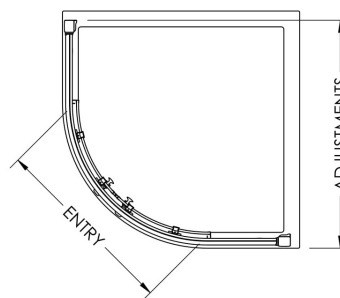

Sales Code: AQU10

Description: Pacific Quadrant Enclosure 1000X1000mm

Code	Description	Adjustment (mm)		Entry Width (mm)
AQU8-E6/E8	800 Quadrant	760	780	390
AQU9-E6/E8	900 Quadrant	860	880	520
AQU10-E6/E8	1000 Quadrant	960	980	520

Product Dimensions

Height (mm):	1850
Width (mm):	980
Depth (mm):	980
Nett Weight (kg):	49.5

Packaging Dimensions

Height (mm):	1910
Width (mm):	540
Length (mm):	150
Gross Weight (kg):	49.5

Packaging Data

Box Colour:	Brown Cardboard Box - Printed
Box Qty:	1
Label Size:	100 x 50
Label Colour:	Not Applicable
Label Qty:	0

Outer Box Dimensions (If Applicable)

Height (mm):	
Width (mm):	
Depth (mm):	
Length (mm):	
Gross Weight (kg):	
Barcode:	5055369080076

Product Details

Country of Origin:	China
Fitting Instruction:	No
CE & UKCA:	Yes
Profile Material:	Aluminium
Profile Finish:	Polished Chrome
Adjustments (mm):	960mm - 980mm
Entry Width (mm):	520mm
Swing In Dim (mm):	N/A
Swing Out Dim (mm):	N/A
Radius (mm):	538 mm
Glass Thickness (mm):	6
Easy Fit:	Yes
Easy Clean:	No
Handle Style:	Square T Shape Handle
Handle Material:	Metal
Enclosure Design:	Framed
Wheel Type:	Dual, Quick Release
Support Bar Included:	Support Bar Not Included
Extras:	None