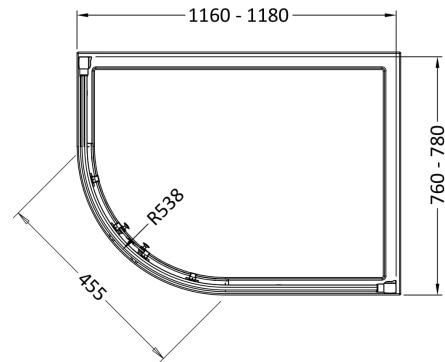

Sales Code: AQU128H3

Description: Pacific Offset Quad 1200X800 New Handle

Packaging Details

Barcode: 5056462623382

Sales Code: AQU128

Description: Pacific Off/Set Quad Enclosure 1200X800

Product Dimensions

Height (mm):	1850
Width (mm):	1180
Depth (mm):	780
Nett Weight (kg):	50.9

Packaging Dimensions

Height (mm):	1910
Width (mm):	675
Length (mm):	155
Gross Weight (kg):	50.9

Packaging Data

Box Colour:	Brown Cardboard Box - Printed
Box Qty:	1
Label Size:	100 x 50
Label Colour:	Not Applicable
Label Qty:	0

Outer Box Dimensions (If Applicable)

Height (mm):	
Width (mm):	
Depth (mm):	
Length (mm):	
Gross Weight (kg):	
Barcode:	5055369080120

Product Details

Country of Origin:	China
Fitting Instruction:	No
CE & UKCA:	Yes
Profile Material:	Aluminium
Profile Finish:	Chrome
Adjustments (mm):	1160mm - 1180mm / 760mm - 780M
Entry Width (mm):	455mm
Swing In Dim (mm):	N/A
Swing Out Dim (mm):	N/A
Radius (mm):	538 mm
Glass Thickness (mm):	6
Easy Fit:	Yes
Easy Clean:	No
Handle Style:	Square T Shape Handle
Handle Material:	Metal
Enclosure Design:	Framed
Wheel Type:	Dual, Quick Release
Support Bar Included:	Support Bar Not Included
Extras:	None

Sales Code: HAN1203AA

Description: Single Handle Chrome

Product Dimensions

Length (mm):	
Width (mm):	20
Height (mm):	165
Depth (mm):	76
Nett Weight (kg):	0.13

Packaging Dimensions

Height (mm):	200
Width (mm):	30
Depth (mm):	74
Gross Weight (kg):	0.13