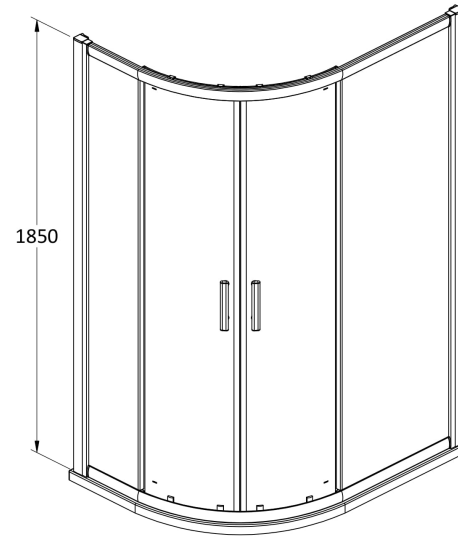

Sales Code: AQU128H3

Description: Pacific Offset Quad 1200X800 New Handle

Packaging Details

Barcode: 5056462623382

Sales Code: AQU128

Description: Pacific Off/Set Quad Enclosure 1200X800

Product Dimensions

Height (mm):	1850
Width (mm):	1180
Depth (mm):	780
Nett Weight (kg):	50.9

Packaging Dimensions

Height (mm):	1910
Width (mm):	675
Length (mm):	155
Gross Weight (kg):	50.9

Packaging Data

Box Colour:	Brown Cardboard Box - Printed
Box Qty:	1
Label Size:	100 x 50
Label Colour:	Not Applicable
Label Qty:	0

Outer Box Dimensions (If Applicable)

Height (mm):	
Width (mm):	
Depth (mm):	
Length (mm):	
Gross Weight (kg):	
Barcode:	5055369080120

Product Details

Country of Origin:	China
Fitting Instruction:	No
CE & UKCA:	Yes
Profile Material:	Aluminium
Profile Finish:	Chrome
Adjustments (mm):	1160mm - 1180mm / 760mm - 780M
Entry Width (mm):	455mm
Swing In Dim (mm):	N/A
Swing Out Dim (mm):	N/A
Radius (mm):	538 mm
Glass Thickness (mm):	6
Easy Fit:	Yes
Easy Clean:	No
Handle Style:	Square T Shape Handle
Handle Material:	Metal
Enclosure Design:	Framed
Wheel Type:	Dual, Quick Release
Support Bar Included:	Support Bar Not Included
Extras:	None

Sales Code: HAN1203AA

Description: Single Handle Chrome

Product Dimensions

Length (mm):	
Width (mm):	20
Height (mm):	165
Depth (mm):	76
Nett Weight (kg):	0.13

Packaging Dimensions

Height (mm):	200
Width (mm):	30
Depth (mm):	74
Gross Weight (kg):	0.13