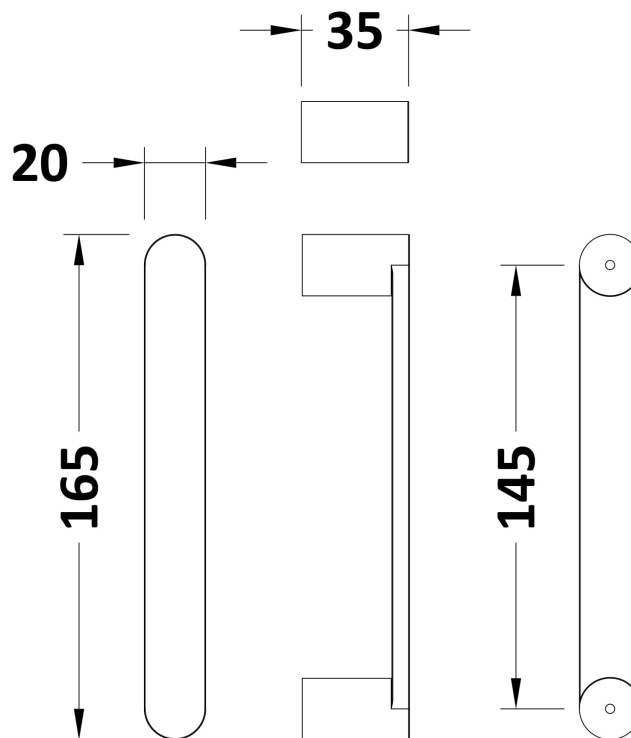

Sales Code: AQU128H3

Description: Pacific Offset Quad 1200X800 New Handle

Packaging Details

Barcode: 5056462623382

Sales Code: AQU128

Description: Pacific Off/Set Quad Enclosure 1200X800

Product Dimensions

Height (mm):	1850
Width (mm):	1180
Depth (mm):	780
Nett Weight (kg):	50.9

Outer Box Dimensions (If Applicable)

Height (mm):	
Width (mm):	
Depth (mm):	
Length (mm):	
Gross Weight (kg):	
Barcode:	5055369080120

Product Details

Country of Origin:	China
Fitting Instruction:	No
CE & UKCA:	Yes
Profile Material:	Aluminium
Profile Finish:	Chrome
Adjustments (mm):	1160mm - 1180mm / 760mm - 780M
Entry Width (mm):	455mm
Swing In Dim (mm):	N/A
Swing Out Dim (mm):	N/A
Radius (mm):	538 mm
Glass Thickness (mm):	6
Easy Fit:	Yes
Easy Clean:	No
Handle Style:	Square T Shape Handle
Handle Material:	Metal
Enclosure Design:	Framed
Wheel Type:	Dual, Quick Release
Support Bar Included:	Support Bar Not Included
Extras:	None

Sales Code: HAN1203AA

Description: Single Handle Chrome

Product Dimensions

Length (mm):	
Width (mm):	20
Height (mm):	165
Depth (mm):	76
Nett Weight (kg):	0.13

Packaging Dimensions

Height (mm):	200
Width (mm):	30
Depth (mm):	74
Gross Weight (kg):	0.13

Packaging Data

Box Colour:	
Box Qty:	
Label Size:	x
Label Colour:	
Label Qty:	

Outer Box Dimensions (If Applicable)

Height (mm):	
Width (mm):	
Length (mm):	
Depth (mm):	
Gross Weight (kg):	
Barcode:	5056462617886