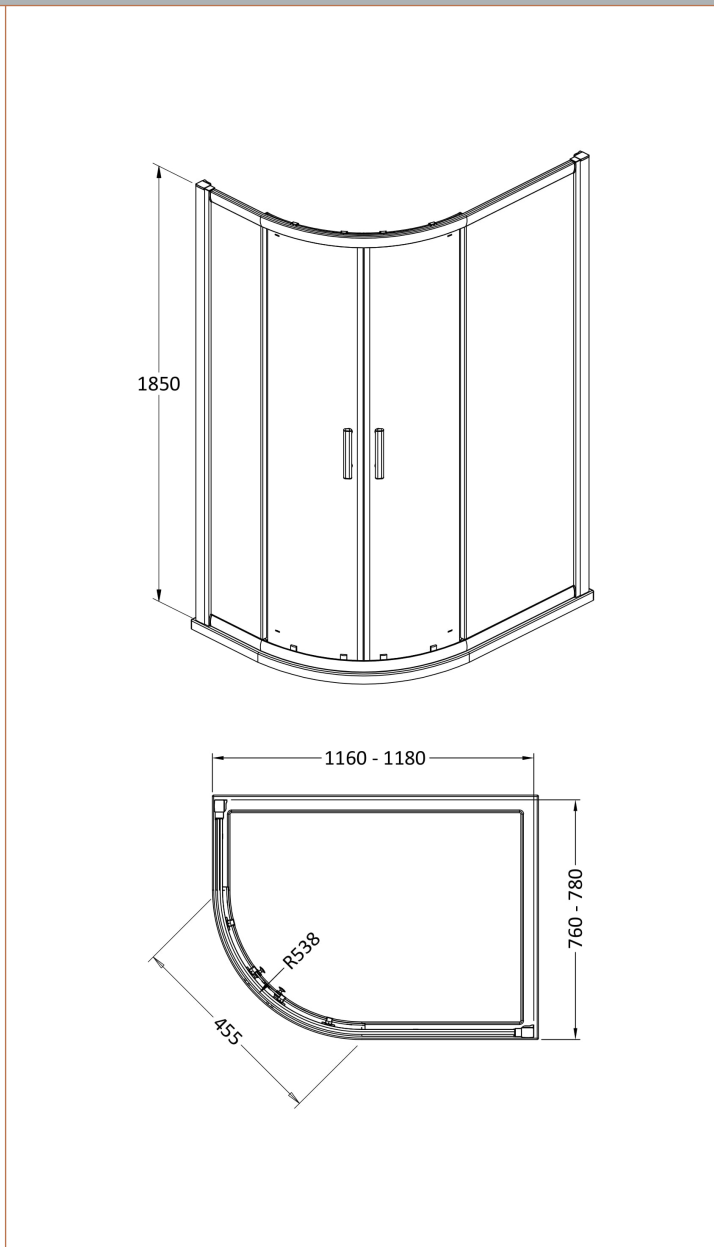

Sales Code: AQU128H3

Description: Pacific Offset Quad 1200X800 New Handle

Packaging Details

Barcode: 5056462623382

Sales Code: AQU128

Description: Pacific Off/Set Quad Enclosure 1200X800

Product Dimensions

Height (mm):	1850
Width (mm):	1180
Depth (mm):	780
Nett Weight (kg):	50.9

Packaging Dimensions

Height (mm):	1910
Width (mm):	675
Length (mm):	155
Gross Weight (kg):	50.9

Packaging Data

Box Colour:	Brown Cardboard Box - Printed
Box Qty:	1
Label Size:	100 x 50
Label Colour:	Not Applicable
Label Qty:	0

Outer Box Dimensions (If Applicable)

Height (mm):	
Width (mm):	
Depth (mm):	
Length (mm):	
Gross Weight (kg):	
Barcode:	5055369080120

Product Details

Country of Origin:	China
Fitting Instruction:	No
CE & UKCA:	Yes
Profile Material:	Aluminium
Profile Finish:	Chrome
Adjustments (mm):	1160mm - 1180mm / 760mm - 780M
Entry Width (mm):	455mm
Swing In Dim (mm):	N/A
Swing Out Dim (mm):	N/A
Radius (mm):	538 mm
Glass Thickness (mm):	6
Easy Fit:	Yes
Easy Clean:	No
Handle Style:	Square T Shape Handle
Handle Material:	Metal
Enclosure Design:	Framed
Wheel Type:	Dual, Quick Release
Support Bar Included:	Support Bar Not Included
Extras:	None

Sales Code: HAN1203AA

Description: Single Handle Chrome

Product Dimensions

Length (mm):	
Width (mm):	20
Height (mm):	165
Depth (mm):	76
Nett Weight (kg):	0.13

Packaging Dimensions

Height (mm):	200
Width (mm):	30
Depth (mm):	74
Gross Weight (kg):	0.13