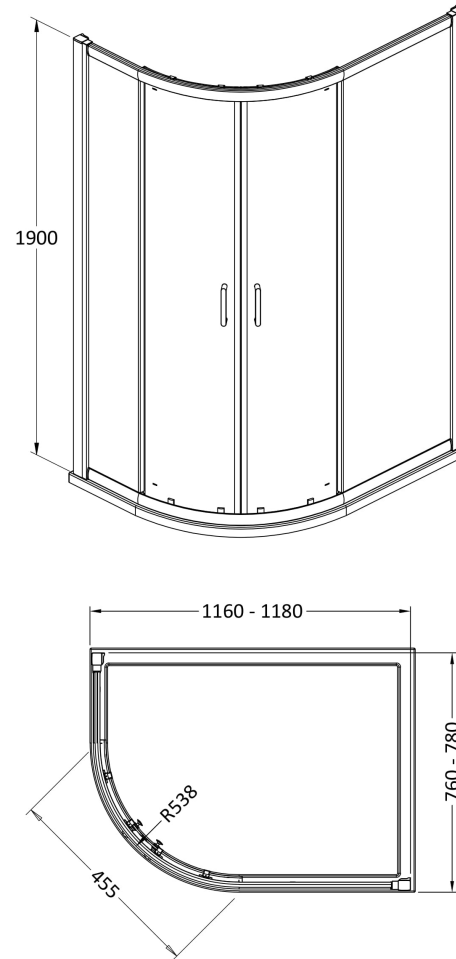

Sales Code: AQU128NBB-E8

Description: 1200 X 800 Offset Quadrant

Packaging Details

Barcode: 5056678442883

Sales Code: AQU128NBB-E8A

Description: 1200 X 800 Offset Quad Pack A

Product Dimensions

Height (mm):	1900
Width (mm):	1180
Depth (mm):	780
Nett Weight (kg):	37.1

Packaging Dimensions

Height (mm):	65
Width (mm):	670
Length (mm):	1960
Gross Weight (kg):	37.1

Packaging Data

Box Colour:	
Box Qty:	
Label Size:	x
Label Colour:	
Label Qty:	

Outer Box Dimensions (If Applicable)

Height (mm):	
Width (mm):	
Depth (mm):	
Length (mm):	
Gross Weight (kg):	
Barcode:	5056678442876

Product Details

Country of Origin:	China
Fitting Instruction:	No
CE & UKCA:	
Profile Material:	Aluminium
Profile Finish:	Brushed Brass
Adjustments (mm):	1160mm - 1180mm / 760mm - 780M
Entry Width (mm):	455mm
Swing In Dim (mm):	N/A
Swing Out Dim (mm):	N/A
Radius (mm):	538 mm
Glass Thickness (mm):	8
Easy Fit:	Yes
Easy Clean:	No
Handle Style:	Square T Shape Handle
Handle Material:	Metal
Enclosure Design:	Framed
Wheel Type:	Dual, Quick Release
Support Bar Included:	Support Bar Not Included
Extras:	Screw Cover Strip

Sales Code: AQU128NBB-E8B

Description: 1200 X 800 Offset Quad Pack B

Product Dimensions

Height (mm):	1900
Width (mm):	780
Depth (mm):	1180
Nett Weight (kg):	33.1

Packaging Dimensions

Height (mm):	110
Width (mm):	430
Length (mm):	1960
Gross Weight (kg):	33.1