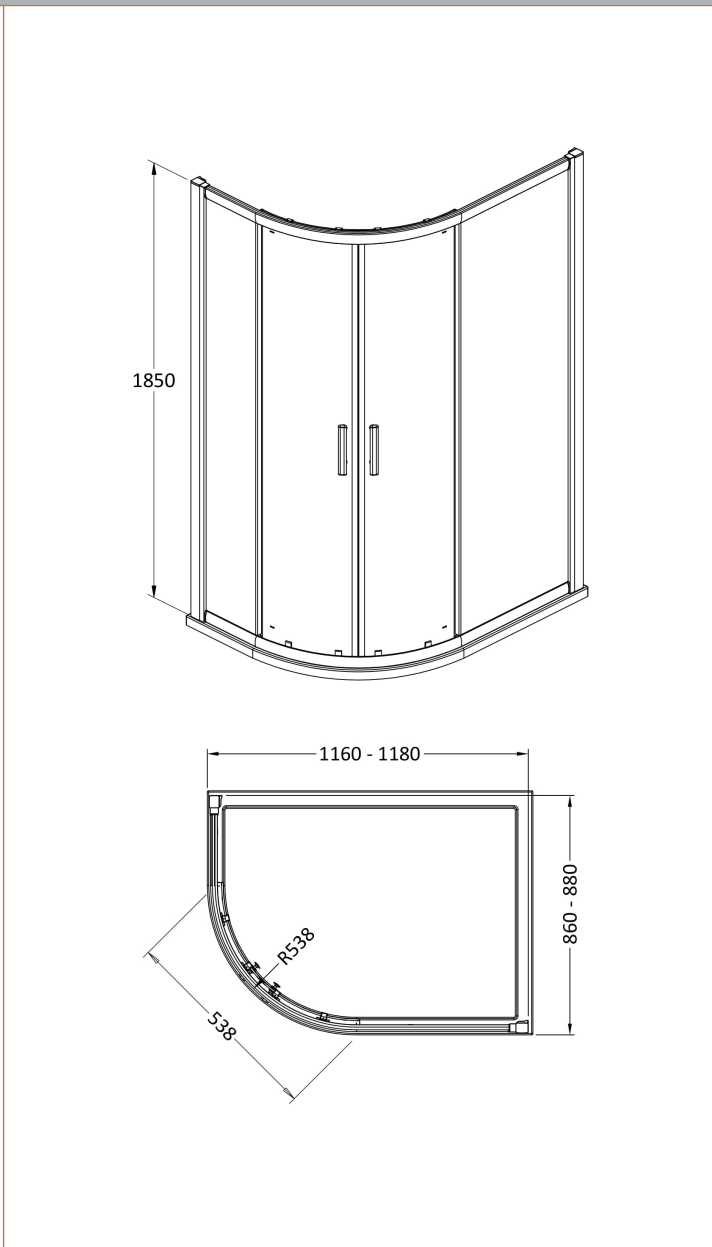

Sales Code: AQU129H3

Description: Pacific Offset Quad 1200X900 New Handle

Packaging Details

Barcode: 5056462623399

Sales Code: AQU129

Description: Pacific Off/Set Quad Enclosure 1200X900

Product Dimensions

Height (mm):	1850
Width (mm):	1180
Depth (mm):	880
Nett Weight (kg):	45

Packaging Dimensions

Height (mm):	1910
Width (mm):	670
Length (mm):	150
Gross Weight (kg):	54

Packaging Data

Box Colour:	Brown Cardboard Box - Printed
Box Qty:	1
Label Size:	100 x 50
Label Colour:	Not Applicable
Label Qty:	0

Outer Box Dimensions (If Applicable)

Height (mm):	
Width (mm):	
Depth (mm):	
Length (mm):	
Gross Weight (kg):	
Barcode:	5055369080137

Product Details

Country of Origin:	China
Fitting Instruction:	No
CE & UKCA:	Yes
Profile Material:	Aluminium
Profile Finish:	Chrome
Adjustments (mm):	1160mm - 1180mm / 860mm - 880M
Entry Width (mm):	520mm
Swing In Dim (mm):	N/A
Swing Out Dim (mm):	N/A
Radius (mm):	538 mm
Glass Thickness (mm):	6
Easy Fit:	Yes
Easy Clean:	No
Handle Style:	Square T Shape Handle
Handle Material:	Metal
Enclosure Design:	Framed
Wheel Type:	Dual, Quick Release
Support Bar Included:	Support Bar Not Included
Extras:	None

Sales Code: HAN1203AA

Description: Single Handle Chrome

Product Dimensions

Length (mm):	
Width (mm):	20
Height (mm):	165
Depth (mm):	76
Nett Weight (kg):	0.13

Packaging Dimensions

Height (mm):	200
Width (mm):	30
Depth (mm):	74
Gross Weight (kg):	0.13