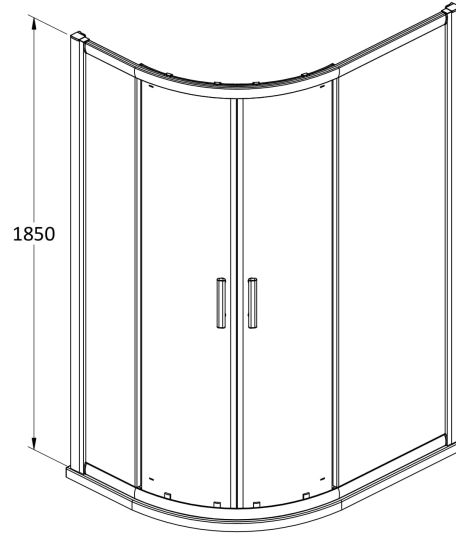

Sales Code: AQU129H3

Description: Pacific Offset Quad 1200X900 New Handle

Packaging Details

Barcode: 5056462623399

Sales Code: AQU129

Description: Pacific Off/Set Quad Enclosure 1200X900

Product Dimensions

Height (mm):	1850
Width (mm):	1180
Depth (mm):	880
Nett Weight (kg):	45

Packaging Dimensions

Height (mm):	1910
Width (mm):	670
Length (mm):	150
Gross Weight (kg):	54

Packaging Data

Box Colour:	Brown Cardboard Box - Printed
Box Qty:	1
Label Size:	100 x 50
Label Colour:	Not Applicable
Label Qty:	0

Outer Box Dimensions (If Applicable)

Height (mm):	
Width (mm):	
Depth (mm):	
Length (mm):	
Gross Weight (kg):	
Barcode:	5055369080137

Product Details

Country of Origin:	China
Fitting Instruction:	No
CE & UKCA:	Yes
Profile Material:	Aluminium
Profile Finish:	Chrome
Adjustments (mm):	1160mm - 1180mm / 860mm - 880M
Entry Width (mm):	520mm
Swing In Dim (mm):	N/A
Swing Out Dim (mm):	N/A
Radius (mm):	538 mm
Glass Thickness (mm):	6
Easy Fit:	Yes
Easy Clean:	No
Handle Style:	Square T Shape Handle
Handle Material:	Metal
Enclosure Design:	Framed
Wheel Type:	Dual, Quick Release
Support Bar Included:	Support Bar Not Included
Extras:	None

Sales Code: HAN1203AA

Description: Single Handle Chrome

Product Dimensions

Length (mm):	
Width (mm):	20
Height (mm):	165
Depth (mm):	76
Nett Weight (kg):	0.13

Packaging Dimensions

Height (mm):	200
Width (mm):	30
Depth (mm):	74
Gross Weight (kg):	0.13