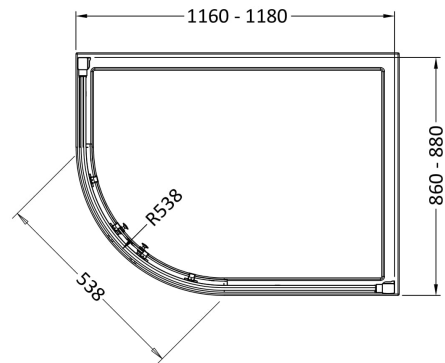

Sales Code: AQU129H3

Description: Pacific Offset Quad 1200X900 New Handle

Packaging Details

Barcode: 5056462623399

Sales Code: AQU129

Description: Pacific Off/Set Quad Enclosure 1200X900

Product Dimensions

Height (mm):	1850
Width (mm):	1180
Depth (mm):	880
Nett Weight (kg):	45

Packaging Dimensions

Height (mm):	1910
Width (mm):	670
Length (mm):	150
Gross Weight (kg):	54

Packaging Data

Box Colour:	Brown Cardboard Box - Printed
Box Qty:	1
Label Size:	100 x 50
Label Colour:	Not Applicable
Label Qty:	0

Outer Box Dimensions (If Applicable)

Height (mm):	
Width (mm):	
Depth (mm):	
Length (mm):	
Gross Weight (kg):	
Barcode:	5055369080137

Product Details

Country of Origin:	China
Fitting Instruction:	No
CE & UKCA:	Yes
Profile Material:	Aluminium
Profile Finish:	Chrome
Adjustments (mm):	1160mm - 1180mm / 860mm - 880M
Entry Width (mm):	520mm
Swing In Dim (mm):	N/A
Swing Out Dim (mm):	N/A
Radius (mm):	538 mm
Glass Thickness (mm):	6
Easy Fit:	Yes
Easy Clean:	No
Handle Style:	Square T Shape Handle
Handle Material:	Metal
Enclosure Design:	Framed
Wheel Type:	Dual, Quick Release
Support Bar Included:	Support Bar Not Included
Extras:	None

Sales Code: HAN1203AA

Description: Single Handle Chrome

Product Dimensions

Length (mm):	
Width (mm):	20
Height (mm):	165
Depth (mm):	76
Nett Weight (kg):	0.13

Packaging Dimensions

Height (mm):	200
Width (mm):	30
Depth (mm):	74
Gross Weight (kg):	0.13