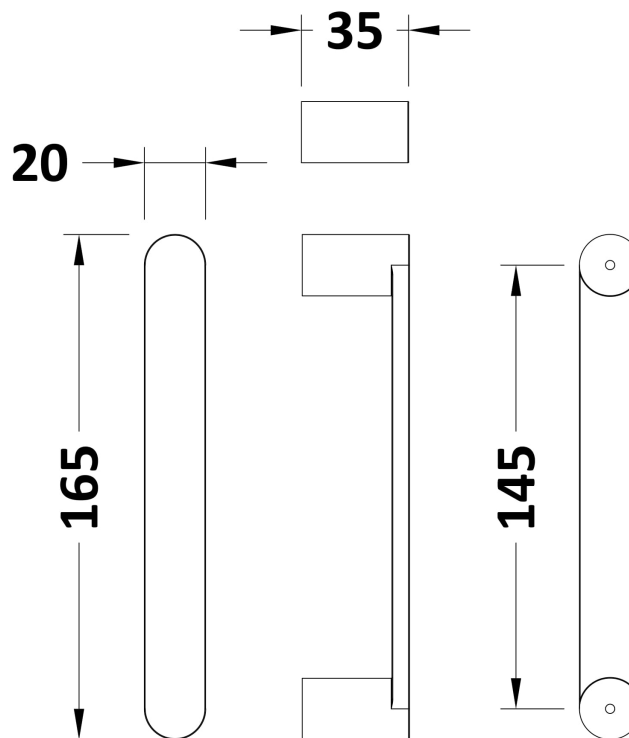

Sales Code: AQU129H3

Description: Pacific Offset Quad 1200X900 New Handle

Packaging Details

Barcode: 5056462623399

Sales Code: AQU129

Description: Pacific Off/Set Quad Enclosure 1200X900

Product Dimensions

Height (mm):	1850
Width (mm):	1180
Depth (mm):	880
Nett Weight (kg):	45

Outer Box Dimensions (If Applicable)

Height (mm):	
Width (mm):	
Depth (mm):	
Length (mm):	
Gross Weight (kg):	
Barcode:	5055369080137

Product Details

Country of Origin:	China
Fitting Instruction:	No
CE & UKCA:	Yes
Profile Material:	Aluminium
Profile Finish:	Chrome
Adjustments (mm):	1160mm - 1180mm / 860mm - 880M
Entry Width (mm):	520mm
Swing In Dim (mm):	N/A
Swing Out Dim (mm):	N/A
Radius (mm):	538 mm
Glass Thickness (mm):	6
Easy Fit:	Yes
Easy Clean:	No
Handle Style:	Square T Shape Handle
Handle Material:	Metal
Enclosure Design:	Framed
Wheel Type:	Dual, Quick Release
Support Bar Included:	Support Bar Not Included
Extras:	None

Sales Code: HAN1203AA

Description: Single Handle Chrome

Product Dimensions

Length (mm):	
Width (mm):	20
Height (mm):	165
Depth (mm):	76
Nett Weight (kg):	0.13

Packaging Dimensions

Height (mm):	200
Width (mm):	30
Depth (mm):	74
Gross Weight (kg):	0.13

Packaging Data

Box Colour:	
Box Qty:	
Label Size:	x
Label Colour:	
Label Qty:	

Outer Box Dimensions (If Applicable)

Height (mm):	
Width (mm):	
Length (mm):	
Depth (mm):	
Gross Weight (kg):	
Barcode:	5056462617886