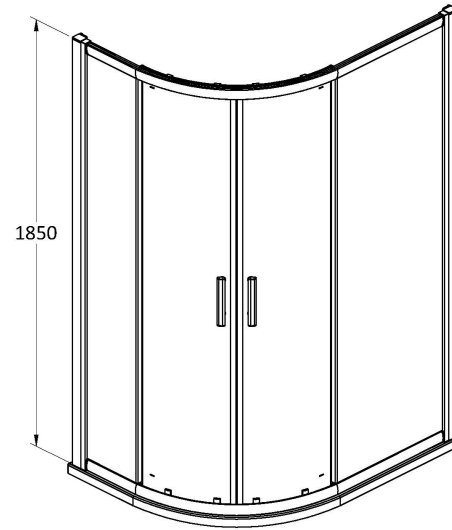

Sales Code: AQU769H3

Description: Pacific Offset Quad 900X760 New Handle

Packaging Details

Barcode: 5056462623351