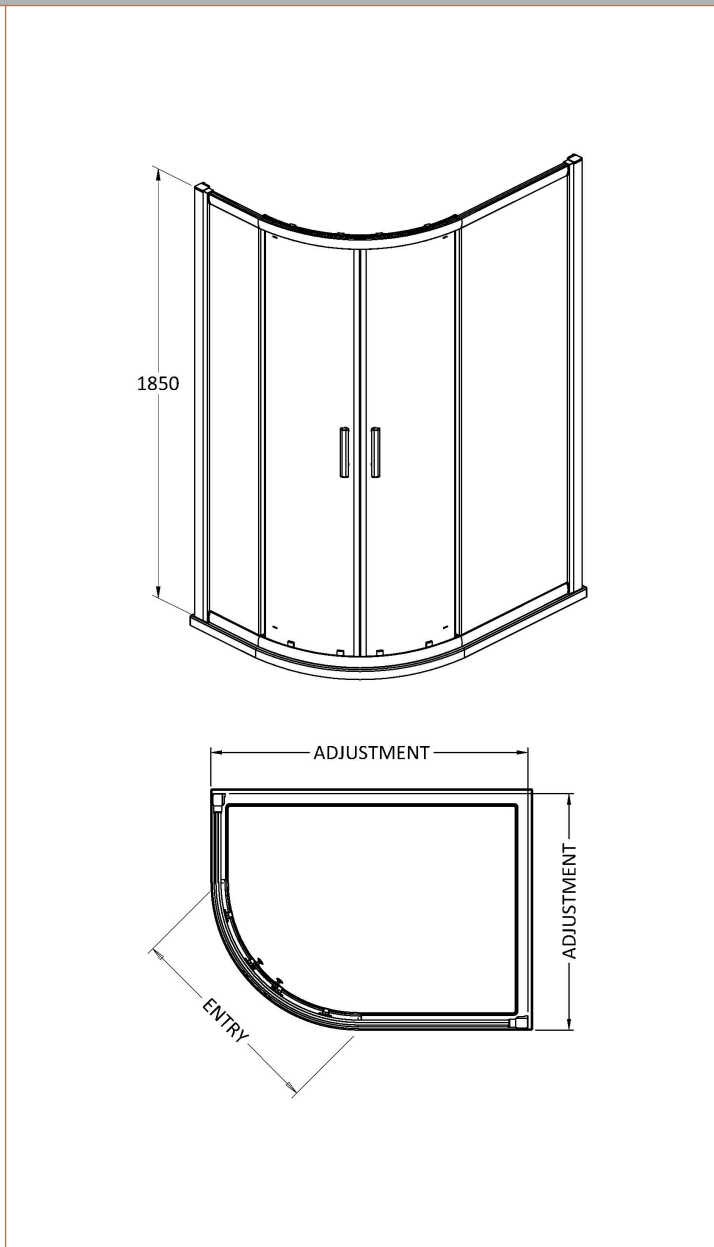

### Product Dimensions

Height (mm):	1850
Width (mm):	740
Depth (mm):	880
Nett Weight (kg):	41.1

### Packaging Dimensions

Height (mm):	1910
Width (mm):	430
Length (mm):	150
Gross Weight (kg):	41.1

### Product Details

Country of Origin:	China
Fitting Instruction:	No
CE & UKCA:	Yes
Profile Material:	Aluminium
Profile Finish:	Chrome
Adjustments (mm):	720mm - 740mm / 860mm - 880mm
Entry Width (mm):	420mm
Swing In Dim (mm):	N/A
Swing Out Dim (mm):	N/A
Radius (mm):	538 mm
Glass Thickness (mm):	6
Easy Fit:	Yes
Easy Clean:	No
Handle Style:	Square T Shape Handle
Handle Material:	Metal
Enclosure Design:	Framed
Wheel Type:	Dual, Quick Release
Support Bar Included:	Support Bar Not Included
Extras:	None

**Sales Code:** HAN1203AA

**Description:** Single Handle Chrome

**Product Dimensions**

Length (mm):	
Width (mm):	20
Height (mm):	165
Depth (mm):	76
Nett Weight (kg):	0.13

**Packaging Dimensions**

Height (mm):	200
Width (mm):	30
Depth (mm):	74
Gross Weight (kg):	0.13