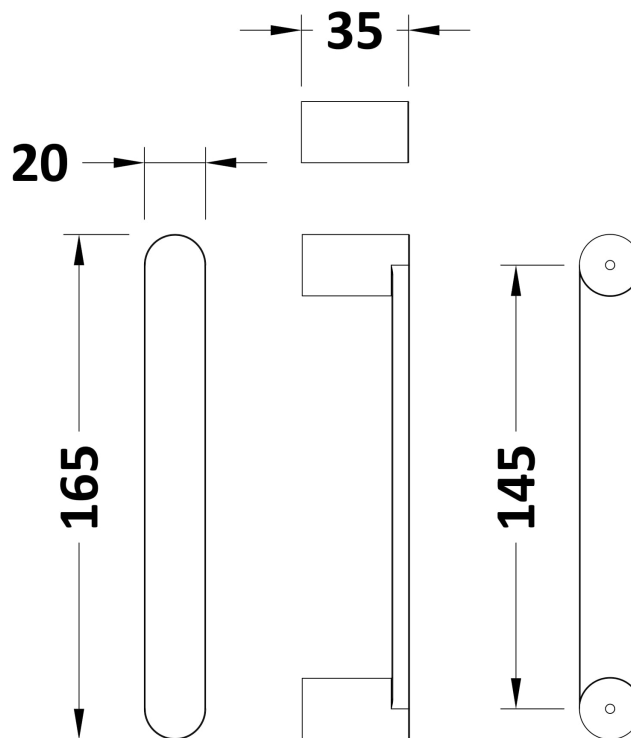

### Product Dimensions

Height (mm):	1850
Width (mm):	740
Depth (mm):	880
Nett Weight (kg):	41.1

### Outer Box Dimensions (If Applicable)

Height (mm):	
Width (mm):	
Depth (mm):	
Length (mm):	
Gross Weight (kg):	
Barcode:	5055369080083

### Product Details

Country of Origin:	China
Fitting Instruction:	No
CE & UKCA:	Yes
Profile Material:	Aluminium
Profile Finish:	Chrome
Adjustments (mm):	720mm - 740mm / 860mm - 880mm
Entry Width (mm):	420mm
Swing In Dim (mm):	N/A
Swing Out Dim (mm):	N/A
Radius (mm):	538 mm
Glass Thickness (mm):	6
Easy Fit:	Yes
Easy Clean:	No
Handle Style:	Square T Shape Handle
Handle Material:	Metal
Enclosure Design:	Framed
Wheel Type:	Dual, Quick Release
Support Bar Included:	Support Bar Not Included
Extras:	None

**Sales Code:** HAN1203AA

**Description:** Single Handle Chrome

**Product Dimensions**

Length (mm):	
Width (mm):	20
Height (mm):	165
Depth (mm):	76
Nett Weight (kg):	0.13

**Packaging Dimensions**

Height (mm):	200
Width (mm):	30
Depth (mm):	74
Gross Weight (kg):	0.13