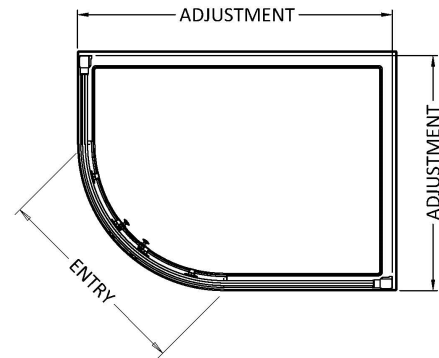

Sales Code: AQU769H3

Description: Pacific Offset Quad 900X760 New Handle

Packaging Details

Barcode: 5056462623351