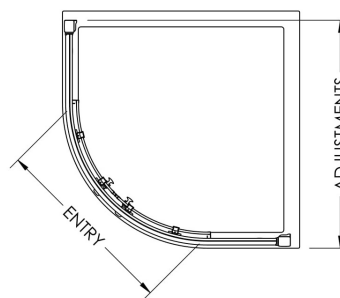

Sales Code: AQU8

Description: Pacific Quadrant Enclosure 800X800mm

Code	Description	Adjustment (mm)		Entry Width (mm)
AQU8-E6/E8	800 Quadrant	760	780	390
AQU9-E6/E8	900 Quadrant	860	880	520
AQU10-E6/E8	1000 Quadrant	960	980	520

### Product Dimensions

Height (mm):	1850
Width (mm):	780
Depth (mm):	780
Nett Weight (kg):	39

### Packaging Dimensions

Height (mm):	1900
Width (mm):	430
Length (mm):	150
Gross Weight (kg):	39

### Product Details

Country of Origin:	China
Fitting Instruction:	No
CE & UKCA:	Yes
Profile Material:	Aluminium
Profile Finish:	Polished Chrome
Adjustments (mm):	760mm - 780mm
Entry Width (mm):	390mm
Swing In Dim (mm):	N/A
Swing Out Dim (mm):	N/A
Radius (mm):	538 mm
Glass Thickness (mm):	6
Easy Fit:	Yes
Easy Clean:	No
Handle Style:	Square T Shape Handle
Handle Material:	Metal
Enclosure Design:	Framed
Wheel Type:	Dual, Quick Release
Support Bar Included:	Support Bar Not Included
Extras:	None