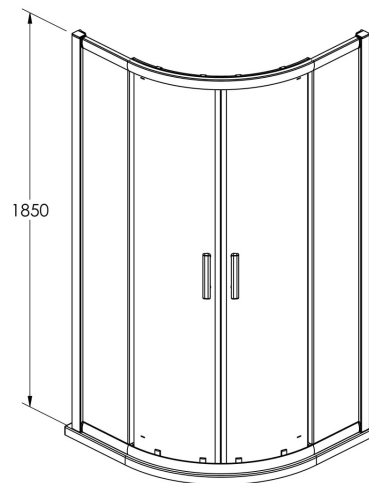

Sales Code: AQU8

Description: Pacific Quadrant Enclosure 800X800mm

Code	Description	Adjustment (mm)		Entry Width (mm)
AQU8-E6/E8	800 Quadrant	760	780	390
AQU9-E6/E8	900 Quadrant	860	880	520
AQU10-E6/E8	1000 Quadrant	960	980	520

### Product Dimensions

Height (mm):	1850
Width (mm):	780
Depth (mm):	780
Nett Weight (kg):	39

### Packaging Dimensions

Height (mm):	1900
Width (mm):	430
Length (mm):	150
Gross Weight (kg):	39

### Product Details

Country of Origin:	China
Fitting Instruction:	No
CE & UKCA:	Yes
Profile Material:	Aluminium
Profile Finish:	Polished Chrome
Adjustments (mm):	760mm - 780mm
Entry Width (mm):	390mm
Swing In Dim (mm):	N/A
Swing Out Dim (mm):	N/A
Radius (mm):	538 mm
Glass Thickness (mm):	6
Easy Fit:	Yes
Easy Clean:	No
Handle Style:	Square T Shape Handle
Handle Material:	Metal
Enclosure Design:	Framed
Wheel Type:	Dual, Quick Release
Support Bar Included:	Support Bar Not Included
Extras:	None