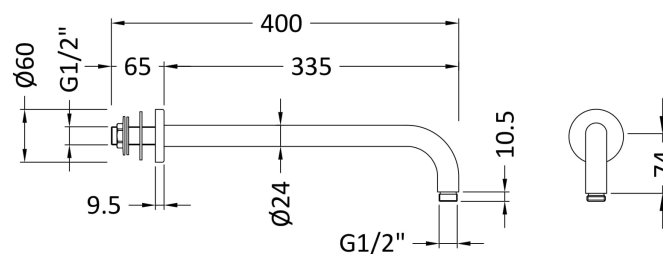

Sales Code: ARM01

Description: W/H Shower Arm

Product Dimensions

Length (mm):	
Width (mm):	60
Height (mm):	85
Depth (mm):	400
Nett Weight (kg):	0.32

Packaging Dimensions

Length (mm):	102
Width (mm):	38
Height (mm):	420
Gross Weight (kg):	0.5

Packaging Data

Box Colour:	White Cardboard Box
Box Qty:	1
Label Size:	100 x 50
Label Colour:	White Label
Label Qty:	2

Outer Box Dimensions (If Applicable)

Length (mm):	
Width (mm):	430
Height (mm):	365
Depth (mm):	430
Gross Weight (kg):	19
Barcode:	5055146185604

Product Details

Country of Origin:	China
Fitting Instruction:	No
Product Material:	Brass
Mount Type:	Surface, Wall
Outlet Elbow Supplied:	No
Easy Clean:	Not Applicable
Head Included:	No
Handset Included:	Not Applicable
Body Jets Included:	No
No of Body Jets:	Not Applicable
Operating Pressure (bar):	
Valve/Cartridge Type:	Not Applicable
Flow Rates (L/min):	0.1 bar: N/A 0.5 bar: N/A 1 bar: N/A 2 bar: N/A 3 bar: N/A
TMV2 Approved:	No Approval No: N/A
TMV3 Approved:	No Approval No: N/A
WRAS Approved:	No Approval No: N/A
Head Function:	Not Applicable
Handset Function:	Not Applicable
Body Jet Info:	Not Applicable
Pipe Size:	Not Applicable
Pipe Centres:	Not Applicable
Colour/Finish:	Chrome
Hose Included:	
No. of Outlets:	1