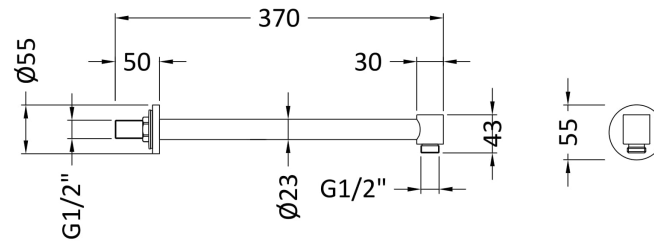

### Product Dimensions

Length (mm):	
Width (mm):	55
Height (mm):	55
Depth (mm):	328
Nett Weight (kg):	0.79

### Packaging Dimensions

Length (mm):	410
Width (mm):	120
Height (mm):	
Gross Weight (kg):	0.79

### Outer Box Dimensions (If Applicable)

Length (mm):	
Width (mm):	490
Height (mm):	430
Depth (mm):	380
Gross Weight (kg):	16
Barcode:	5055146185659

### Product Details

Country of Origin:	China
Fitting Instruction:	No
Product Material:	Brass
Mount Type:	Surface, Wall
Outlet Elbow Supplied:	No
Easy Clean:	Not Applicable
Head Included:	No
Handset Included:	Not Applicable
Body Jets Included:	No
No of Body Jets:	Not Applicable
Operating Pressure (bar):	
Valve/Cartridge Type:	Not Applicable
Flow Rates (L/min):	0.1 bar: N/A 0.5 bar: N/A 1 bar: N/A 2 bar: N/A 3 bar: N/A
TMV2 Approved:	No Approval No: N/A
TMV3 Approved:	No Approval No: N/A
WRAS Approved:	No Approval No: N/A
Head Function:	Not Applicable
Handset Function:	Not Applicable
Body Jet Info:	Not Applicable
Pipe Size:	Not Applicable
Pipe Centres:	N/A
Colour/Finish:	Chrome
Hose Included:	Not Applicable
No. of Outlets:	1