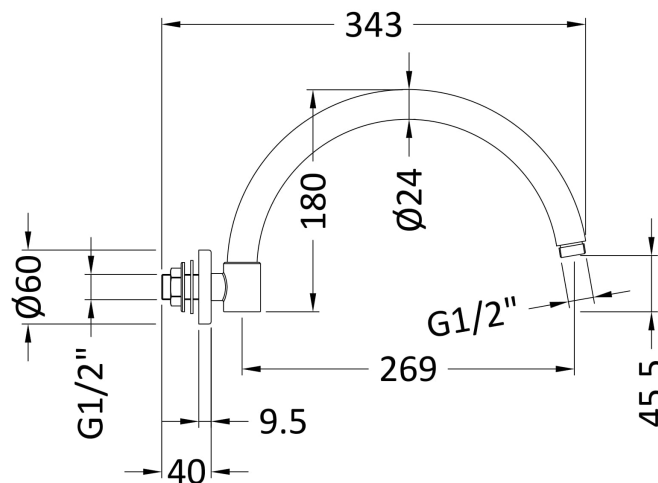

Sales Code: ARM06

Description: Curved W/H Shower Arm

Product Dimensions

Length (mm):	
Width (mm):	60
Height (mm):	180
Depth (mm):	303
Nett Weight (kg):	0.76

Packaging Dimensions

Length (mm):	370
Width (mm):	200
Height (mm):	70
Gross Weight (kg):	0.76

Packaging Data

Box Colour:	White Cardboard Box
Box Qty:	1
Label Size:	100 x 50
Label Colour:	White Label
Label Qty:	2

Outer Box Dimensions (If Applicable)

Length (mm):	
Width (mm):	430
Height (mm):	370
Depth (mm):	400
Gross Weight (kg):	8
Barcode:	5055146185796

Product Details

Country of Origin:	China
Fitting Instruction:	No
Product Material:	Brass
Mount Type:	Surface, Wall
Outlet Elbow Supplied:	No
Easy Clean:	Not Applicable
Head Included:	No
Handset Included:	Not Applicable
Body Jets Included:	No
No of Body Jets:	Not Applicable
Operating Pressure (bar):	
Valve/Cartridge Type:	Not Applicable
Flow Rates (L/min):	0.1 bar: N/A 0.5 bar: N/A 1 bar: N/A 2 bar: N/A 3 bar: N/A
TMV2 Approved:	No Approval No: N/A
TMV3 Approved:	No Approval No: N/A
WRAS Approved:	No Approval No: N/A
Head Function:	Not Applicable
Handset Function:	Not Applicable
Body Jet Info:	Not Applicable
Pipe Size:	Not Applicable
Pipe Centres:	N/A
Colour/Finish:	Chrome
Hose Included:	Not Applicable
No. of Outlets:	1