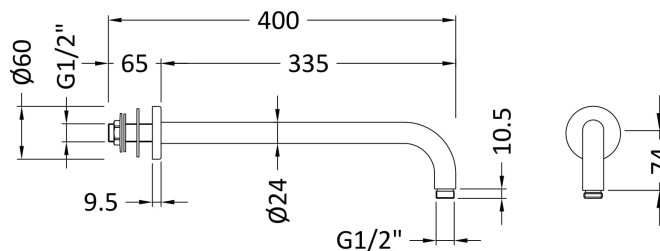

Sales Code: ARM401

Description: W/H Shower Arm

Product Dimensions

Length (mm):	
Width (mm):	60
Height (mm):	85
Depth (mm):	400
Nett Weight (kg):	0.5

Packaging Dimensions

Length (mm):	102
Width (mm):	38
Height (mm):	420
Gross Weight (kg):	0.5

Packaging Data

Box Colour:	White Cardboard Box
Box Qty:	1
Label Size:	100 x 50
Label Colour:	White Label
Label Qty:	2

Outer Box Dimensions (If Applicable)

Length (mm):	
Width (mm):	430
Height (mm):	365
Depth (mm):	430
Gross Weight (kg):	19
Barcode:	5056462620275

Product Details

Country of Origin:	China
Fitting Instruction:	No
Product Material:	Brass
Mount Type:	Surface, Wall
Outlet Elbow Supplied:	No
Easy Clean:	Not Applicable
Head Included:	No
Handset Included:	Not Applicable
Body Jets Included:	No
No of Body Jets:	Not Applicable
Operating Pressure (bar):	
Valve/Cartridge Type:	Not Applicable
Flow Rates (L/min):	0.1 bar: N/A 0.5 bar: N/A 1 bar: N/A 2 bar: N/A 3 bar: N/A
TMV2 Approved:	No Approval No: N/A
TMV3 Approved:	No Approval No: N/A
WRAS Approved:	No Approval No: N/A
Head Function:	Not Applicable
Handset Function:	Not Applicable
Body Jet Info:	Not Applicable
Pipe Size:	Not Applicable
Pipe Centres:	Not Applicable
Colour/Finish:	Matt Black
Hose Included:	
No. of Outlets:	1