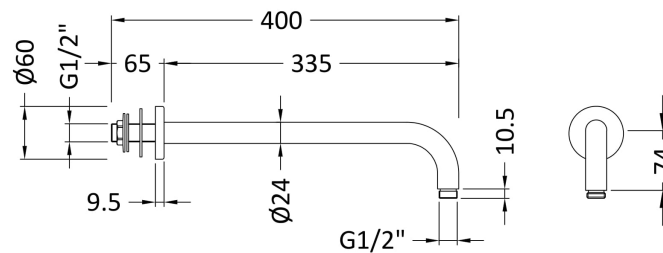

Sales Code: ARM401

Description: W/H Shower Arm

### Product Dimensions

Length (mm):	
Width (mm):	60
Height (mm):	85
Depth (mm):	400
Nett Weight (kg):	0.5

### Packaging Dimensions

Length (mm):	102
Width (mm):	38
Height (mm):	
Gross Weight (kg):	0.5

### Outer Box Dimensions (If Applicable)

Length (mm):	
Width (mm):	430
Height (mm):	365
Depth (mm):	430
Gross Weight (kg):	19
Barcode:	5056462620275