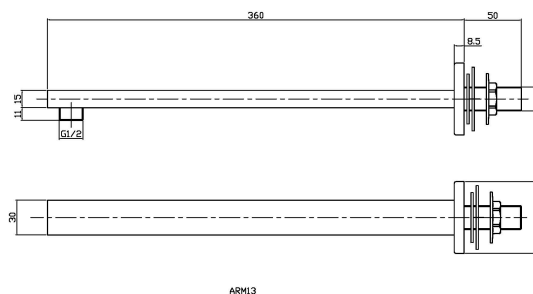

**Sales Code:** ARM413

**Description:** Small Rectangular Shower Arm

ARM13

**Product Dimensions**

Length (mm):	
Width (mm):	62
Height (mm):	62
Depth (mm):	410
Nett Weight (kg):	0.43

**Packaging Dimensions**

Length (mm):	420
Width (mm):	10
Height (mm):	
Gross Weight (kg):	0.43

**Packaging Data**

Box Colour:	White Cardboard Box
Box Qty:	1
Label Size:	100 x 50
Label Colour:	White Label
Label Qty:	2

**Outer Box Dimensions (If Applicable)**

Length (mm):	
Width (mm):	490
Height (mm):	430
Depth (mm):	380
Gross Weight (kg):	20
Barcode:	5056462620497

**Product Details**

Country of Origin:	China
Fitting Instruction:	No
Product Material:	Brass
Mount Type:	Surface, Wall
Outlet Elbow Supplied:	No
Easy Clean:	Not Applicable
Head Included:	No
Handset Included:	Not Applicable
Body Jets Included:	No
No of Body Jets:	Not Applicable
Operating Pressure (bar):	
Valve/Cartridge Type:	Not Applicable
Flow Rates (L/min):	0.1 bar: N/A 0.5 bar: N/A 1 bar: N/A 2 bar: N/A 3 bar: N/A
TMV2 Approved:	No Approval No: N/A
TMV3 Approved:	No Approval No: N/A
WRAS Approved:	No Approval No: N/A
Head Function:	Not Applicable
Handset Function:	Not Applicable
Body Jet Info:	Not Applicable
Pipe Size:	Not Applicable
Pipe Centres:	N/A
Colour/Finish:	Matt Black
Hose Included:	Not Applicable
No. of Outlets:	1