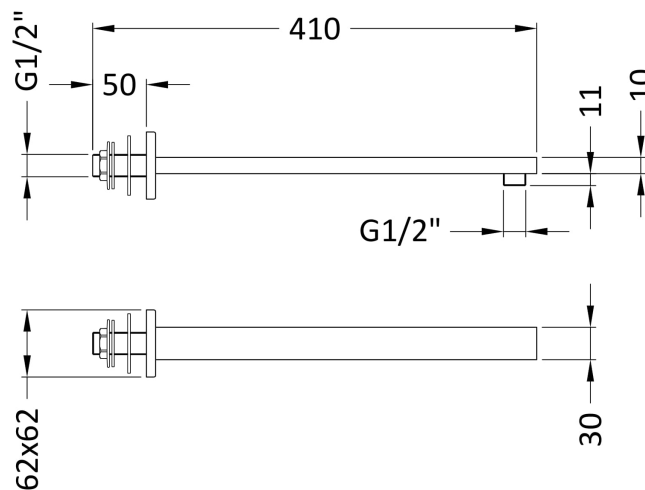

Sales Code: ARM713

Description: Small Rectangular Shower Arm

Product Dimensions

Length (mm):	
Width (mm):	35
Height (mm):	20
Depth (mm):	355
Nett Weight (kg):	0.99

Packaging Dimensions

Length (mm):	410
Width (mm):	120
Height (mm):	
Gross Weight (kg):	0.99

Packaging Data

Box Colour:	White Cardboard Box
Box Qty:	1
Label Size:	100 x 50
Label Colour:	White Label
Label Qty:	2

Outer Box Dimensions (If Applicable)

Length (mm):	
Width (mm):	490
Height (mm):	430
Depth (mm):	380
Gross Weight (kg):	20
Barcode:	5056462625751

Product Details

Country of Origin:	China
Fitting Instruction:	No
Product Material:	Brass
Mount Type:	Surface, Wall
Outlet Elbow Supplied:	No
Easy Clean:	Not Applicable
Head Included:	No
Handset Included:	Not Applicable
Body Jets Included:	No
No of Body Jets:	Not Applicable
Operating Pressure (bar):	
Valve/Cartridge Type:	Not Applicable
Flow Rates (L/min):	0.1 bar: N/A 0.5 bar: N/A 1 bar: N/A 2 bar: N/A 3 bar: N/A
TMV2 Approved:	No Approval No: N/A
TMV3 Approved:	No Approval No: N/A
WRAS Approved:	No Approval No: N/A
Head Function:	Not Applicable
Handset Function:	Not Applicable
Body Jet Info:	Not Applicable
Pipe Size:	Not Applicable
Pipe Centres:	N/A
Colour/Finish:	Brushed Gun Metal
Hose Included:	Not Applicable
No. of Outlets:	1