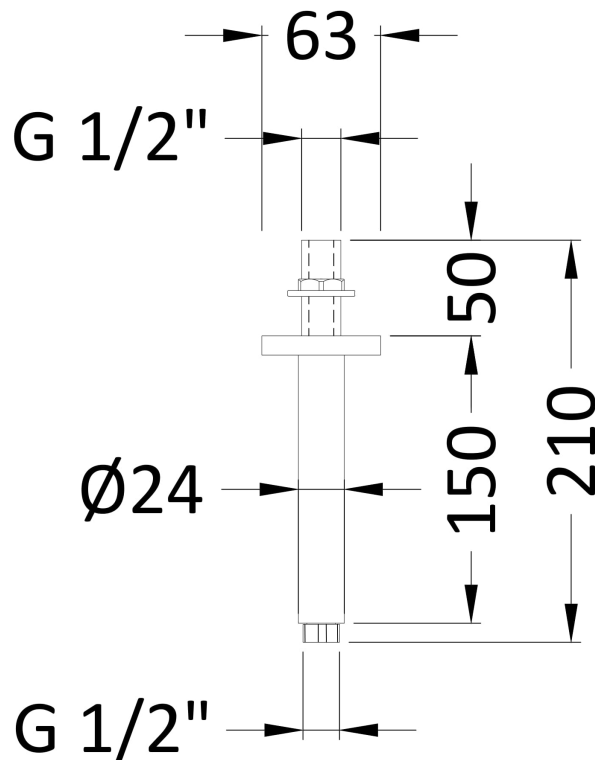

Sales Code: ARM715

Description: Round Ceiling Arm 150mm

Product Dimensions

Length (mm):	
Width (mm):	63
Height (mm):	150
Depth (mm):	63
Nett Weight (kg):	0.43

Packaging Dimensions

Length (mm):	230
Width (mm):	80
Height (mm):	80
Gross Weight (kg):	0.43

Packaging Data

Box Colour:	White Cardboard Box
Box Qty:	1
Label Size:	100 x 50
Label Colour:	White Label
Label Qty:	2

Outer Box Dimensions (If Applicable)

Length (mm):	
Width (mm):	480
Height (mm):	430
Depth (mm):	190
Gross Weight (kg):	9
Barcode:	5056462625645

Product Details

Country of Origin:	China
Fitting Instruction:	No
Product Material:	Brass
Mount Type:	Surface, Ceiling
Outlet Elbow Supplied:	No
Easy Clean:	Not Applicable
Head Included:	No
Handset Included:	Not Applicable
Body Jets Included:	No
No of Body Jets:	Not Applicable
Operating Pressure (bar):	
Valve/Cartridge Type:	Not Applicable
Flow Rates (L/min):	0.1 bar: N/A 0.5 bar: N/A 1 bar: N/A 2 bar: N/A 3 bar: N/A
TMV2 Approved:	No Approval No: N/A
TMV3 Approved:	No Approval No: N/A
WRAS Approved:	No Approval No: N/A
Head Function:	Not Applicable
Handset Function:	Not Applicable
Body Jet Info:	Not Applicable
Pipe Size:	Not Applicable
Pipe Centres:	N/A
Colour/Finish:	Brushed Pewter
Hose Included:	Not Applicable
No. of Outlets:	1