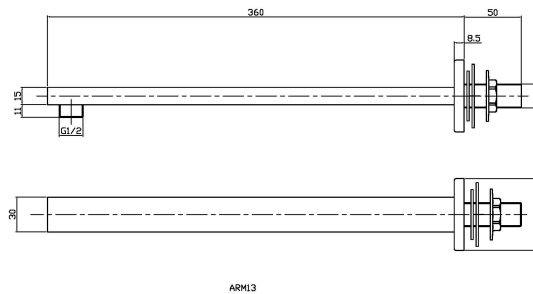

Sales Code: ARM813

Description: Small Rectangular Shower Arm

Product Dimensions

Length (mm):	
Width (mm):	62
Height (mm):	62
Depth (mm):	410
Nett Weight (kg):	0.43

Packaging Dimensions

Length (mm):	420
Width (mm):	10
Height (mm):	
Gross Weight (kg):	0.43

Packaging Data

Box Colour:	White Cardboard Box
Box Qty:	1
Label Size:	100 x 50
Label Colour:	White Label
Label Qty:	2

Outer Box Dimensions (If Applicable)

Length (mm):	
Width (mm):	490
Height (mm):	430
Depth (mm):	380
Gross Weight (kg):	20
Barcode:	5056462620480

Product Details

Country of Origin:	China
Fitting Instruction:	No
Product Material:	Brass
Mount Type:	Surface, Wall
Outlet Elbow Supplied:	No
Easy Clean:	Not Applicable
Head Included:	No
Handset Included:	Not Applicable
Body Jets Included:	No
No of Body Jets:	Not Applicable
Operating Pressure (bar):	
Valve/Cartridge Type:	Not Applicable
Flow Rates (L/min):	0.1 bar: N/A 0.5 bar: N/A 1 bar: N/A 2 bar: N/A 3 bar: N/A
TMV2 Approved:	No Approval No: N/A
TMV3 Approved:	No Approval No: N/A
WRAS Approved:	No Approval No: N/A
Head Function:	Not Applicable
Handset Function:	Not Applicable
Body Jet Info:	Not Applicable
Pipe Size:	Not Applicable
Pipe Centres:	N/A
Colour/Finish:	Brushed Brass
Hose Included:	Not Applicable
No. of Outlets:	1