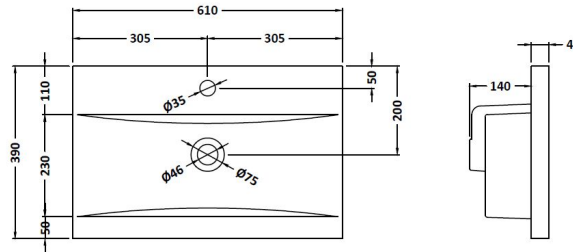

### Product Dimensions

Height (mm):	800
Width (mm):	600
Depth (mm):	383
Nett Weight (kg):	19.5

### Packaging Dimensions

Height (mm):	835
Width (mm):	620
Depth (mm):	375
Gross Weight (kg):	20

### Outer Box Dimensions (If Applicable)

Height (mm):	
Width (mm):	
Depth (mm):	
Gross Weight (kg):	
Barcode:	5056462614298

### Product Dimensions

Height (mm):	180
Width (mm):	610
Depth (mm):	390
Nett Weight (kg):	11