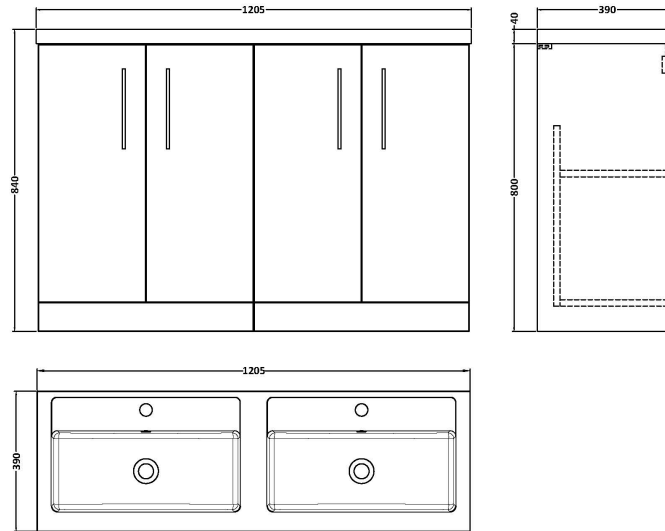

Sales Code: ARN103C

Description: 1200 Fs 4-Door Vanity & Double Basin

Packaging Details

Barcode: 5056462669458

Sales Code: NVF103F

Description: 600 Fs 2-Door Unit (365 Deep)

Product Dimensions

Height (mm):	800
Width (mm):	600
Depth (mm):	383
Nett Weight (kg):	19.5

Packaging Dimensions

Height (mm):	835
Width (mm):	620
Depth (mm):	375
Gross Weight (kg):	20

Packaging Data

Box Colour:	Brown Cardboard Box - Printed
Box Qty:	0
Label Size:	0 x 0
Label Colour:	Not Applicable
Label Qty:	0

Outer Box Dimensions (If Applicable)

Height (mm):	
Width (mm):	
Depth (mm):	
Gross Weight (kg):	
Barcode:	5056462614298

Product Details

Country of Origin:	China
Fitting Instruction:	No
CE & UKCA:	N/A
FSC Certified Materials:	Yes
Colour:	Gloss White
Construction Method:	Cam & Wood Dowel
Construction Type:	Rigid
Cabinet Finish:	MFC Painted Gloss
Fascia Finish:	Mdf Painted Gloss
Cabinet Thickness (mm):	16
Fascia Thickness (mm):	18
Drawer Included:	No
Drawer Type:	Not Applicable
No of Shelves:	1
Hinge Type:	95 Degree Soft Close
Hinge Included:	Yes, Supplied
Adjustable Legs:	No, Not Required
Fixings Included:	Yes
Handle Style:	Contemporary
Waste Shroud:	No
Handle Included:	Yes, Supplied
Handle Type:	D-Shape

Sales Code: PMB424

Description: Double Polymarble Basin 1205 X 390

Product Dimensions

Height (mm):	390
Width (mm):	1205
Depth (mm):	157
Nett Weight (kg):	18.12

Packaging Dimensions

Height (mm):	100
Width (mm):	1205
Depth (mm):	400
Gross Weight (kg):	18.12