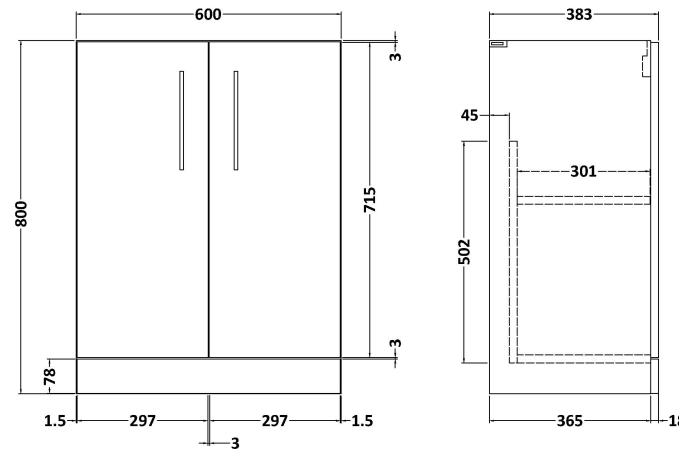

Sales Code: ARN103C

Description: 1200 Fs 4-Door Vanity & Double Basin

Packaging Details

Barcode: 5056462669458

Sales Code: NVF103F

Description: 600 Fs 2-Door Unit (365 Deep)

Product Dimensions

Height (mm):	800
Width (mm):	600
Depth (mm):	383
Nett Weight (kg):	19.5

Packaging Dimensions

Height (mm):	835
Width (mm):	620
Depth (mm):	375
Gross Weight (kg):	20

Packaging Data

Box Colour:	Brown Cardboard Box - Printed
Box Qty:	0
Label Size:	0 x 0
Label Colour:	Not Applicable
Label Qty:	0

Outer Box Dimensions (If Applicable)

Height (mm):	
Width (mm):	
Depth (mm):	
Gross Weight (kg):	
Barcode:	5056462614298

Product Details

Country of Origin:	China
Fitting Instruction:	No
CE & UKCA:	N/A
FSC Certified Materials:	Yes
Colour:	Gloss White
Construction Method:	Cam & Wood Dowel
Construction Type:	Rigid
Cabinet Finish:	MFC Painted Gloss
Fascia Finish:	Mdf Painted Gloss
Cabinet Thickness (mm):	16
Fascia Thickness (mm):	18
Drawer Included:	No
Drawer Type:	Not Applicable
No of Shelves:	1
Hinge Type:	95 Degree Soft Close
Hinge Included:	Yes, Supplied
Adjustable Legs:	No, Not Required
Fixings Included:	Yes
Handle Style:	Contemporary
Waste Shroud:	No
Handle Included:	Yes, Supplied
Handle Type:	D-Shape

Sales Code: PMB424

Description: Double Polymarble Basin 1205 X 390

Product Dimensions

Height (mm):	390
Width (mm):	1205
Depth (mm):	157
Nett Weight (kg):	18.12

Packaging Dimensions

Height (mm):	100
Width (mm):	1205
Depth (mm):	400
Gross Weight (kg):	18.12