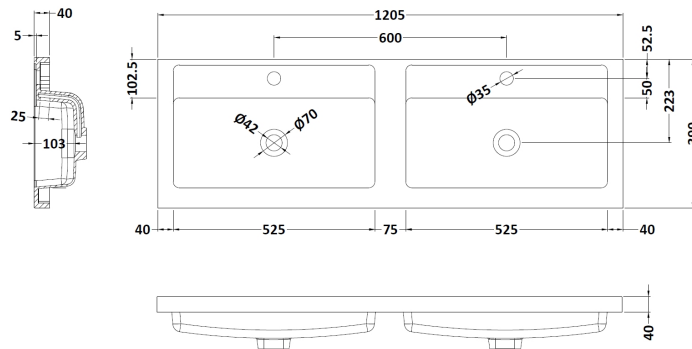

Packaging Dimensions

Height (mm):	835
Width (mm):	620
Depth (mm):	375
Gross Weight (kg):	20

Packaging Data

Box Colour:	Brown Cardboard Box - Printed
Box Qty:	0
Label Size:	0 x 0
Label Colour:	Not Applicable
Label Qty:	0

Outer Box Dimensions (If Applicable)

Height (mm):	
Width (mm):	
Depth (mm):	
Gross Weight (kg):	
Barcode:	5056462614298

Product Details

Country of Origin:	China
Fitting Instruction:	No
CE & UKCA:	N/A
FSC Certified Materials:	Yes
Colour:	Gloss White
Construction Method:	Cam & Wood Dowel
Construction Type:	Rigid
Cabinet Finish:	MFC Painted Gloss
Fascia Finish:	Mdf Painted Gloss
Cabinet Thickness (mm):	16
Fascia Thickness (mm):	18
Drawer Included:	No
Drawer Type:	Not Applicable
No of Shelves:	1
Hinge Type:	95 Degree Soft Close
Hinge Included:	Yes, Supplied
Adjustable Legs:	No, Not Required
Fixings Included:	Yes
Handle Style:	Contemporary
Waste Shroud:	No
Handle Included:	Yes, Supplied
Handle Type:	D-Shape

Sales Code: PMB424

Description: Double Polymarble Basin 1205 X 390

Product Dimensions

Height (mm):	390
Width (mm):	1205
Depth (mm):	157
Nett Weight (kg):	18.12

Packaging Dimensions

Height (mm):	100
Width (mm):	1205
Depth (mm):	400
Gross Weight (kg):	18.12

Packaging Data

Box Colour:	Brown Cardboard Box - Printed
Box Qty:	1
Label Size:	100 x 50
Label Colour:	White Label
Label Qty:	2

Outer Box Dimensions (If Applicable)

Height (mm):	
Width (mm):	
Depth (mm):	
Gross Weight (kg):	
Barcode:	5056211815136