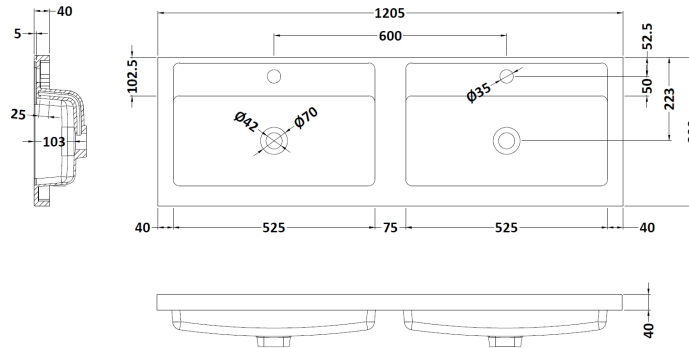

Packaging Dimensions

Height (mm):	835
Width (mm):	620
Depth (mm):	375
Gross Weight (kg):	20

Packaging Data

Box Colour:	Brown Cardboard Box - Printed
Box Qty:	0
Label Size:	0 x 0
Label Colour:	Not Applicable
Label Qty:	0

Outer Box Dimensions (If Applicable)

Height (mm):	
Width (mm):	
Depth (mm):	
Gross Weight (kg):	
Barcode:	5056462614298

Product Details

Country of Origin:	China
Fitting Instruction:	No
CE & UKCA:	N/A
FSC Certified Materials:	Yes
Colour:	Gloss White
Construction Method:	Cam & Wood Dowel
Construction Type:	Rigid
Cabinet Finish:	MFC Painted Gloss
Fascia Finish:	Mdf Painted Gloss
Cabinet Thickness (mm):	16
Fascia Thickness (mm):	18
Drawer Included:	No
Drawer Type:	Not Applicable
No of Shelves:	1
Hinge Type:	95 Degree Soft Close
Hinge Included:	Yes, Supplied
Adjustable Legs:	No, Not Required
Fixings Included:	Yes
Handle Style:	Contemporary
Waste Shroud:	No
Handle Included:	Yes, Supplied
Handle Type:	D-Shape

Sales Code: PMB424

Description: Double Polymarble Basin 1205 X 390

Product Dimensions

Height (mm):	390
Width (mm):	1205
Depth (mm):	157
Nett Weight (kg):	18.12

Packaging Dimensions

Height (mm):	100
Width (mm):	1205
Depth (mm):	400
Gross Weight (kg):	18.12

Packaging Data

Box Colour:	Brown Cardboard Box - Printed
Box Qty:	1
Label Size:	100 x 50
Label Colour:	White Label
Label Qty:	2

Outer Box Dimensions (If Applicable)

Height (mm):	
Width (mm):	
Depth (mm):	
Gross Weight (kg):	
Barcode:	5056211815136