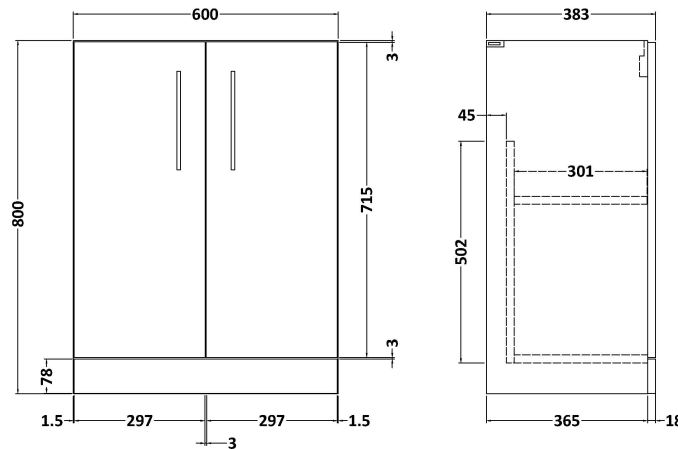

### Product Dimensions

Height (mm):	800
Width (mm):	600
Depth (mm):	383
Nett Weight (kg):	19.5

### Packaging Dimensions

Height (mm):	835
Width (mm):	620
Depth (mm):	375
Gross Weight (kg):	20

### Product Dimensions

Height (mm):	160
Width (mm):	610
Depth (mm):	440
Nett Weight (kg):	11

### Packaging Dimensions

Height (mm):	190
Width (mm):	630
Depth (mm):	415
Gross Weight (kg):	11.5