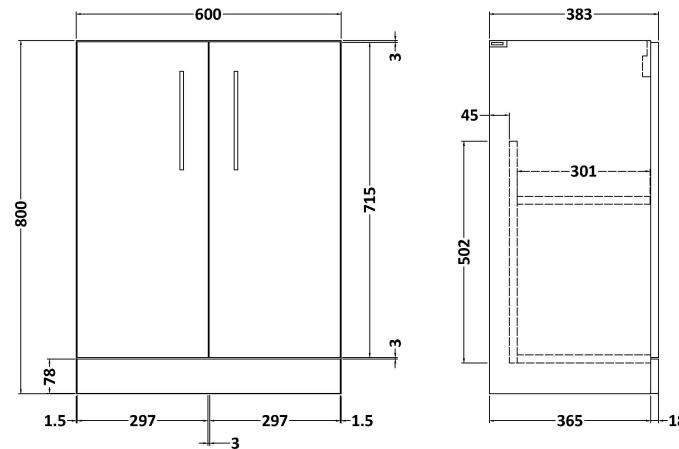

Sales Code: ARN103W2

Description: 1200 Fs 4-Door Vanity & Worktop

Packaging Details

Barcode: 5056462669465

Sales Code: NVF103F

Description: 600 Fs 2-Door Unit (365 Deep)

Product Dimensions

Height (mm):	800
Width (mm):	600
Depth (mm):	383
Nett Weight (kg):	19.5

Packaging Dimensions

Height (mm):	835
Width (mm):	620
Depth (mm):	375
Gross Weight (kg):	20

Packaging Data

Box Colour:	Brown Cardboard Box - Printed
Box Qty:	0
Label Size:	0 x 0
Label Colour:	Not Applicable
Label Qty:	0

Outer Box Dimensions (If Applicable)

Height (mm):	
Width (mm):	
Depth (mm):	
Gross Weight (kg):	
Barcode:	5056462614298

Product Details

Country of Origin:	China
Fitting Instruction:	No
CE & UKCA:	N/A
FSC Certified Materials:	Yes
Colour:	Gloss White
Construction Method:	Cam & Wood Dowel
Construction Type:	Rigid
Cabinet Finish:	MFC Painted Gloss
Fascia Finish:	Mdf Painted Gloss
Cabinet Thickness (mm):	16
Fascia Thickness (mm):	18
Drawer Included:	No
Drawer Type:	Not Applicable
No of Shelves:	1
Hinge Type:	95 Degree Soft Close
Hinge Included:	Yes, Supplied
Adjustable Legs:	No, Not Required
Fixings Included:	Yes
Handle Style:	Contemporary
Waste Shroud:	No
Handle Included:	Yes, Supplied
Handle Type:	D-Shape

Sales Code: MWD120

Description: 1200 Worktop (1205X390x18mm)

Product Dimensions

Height (mm):	18
Width (mm):	1205
Depth (mm):	390
Nett Weight (kg):	5

Packaging Dimensions

Height (mm):	25
Width (mm):	1225
Depth (mm):	410
Gross Weight (kg):	5