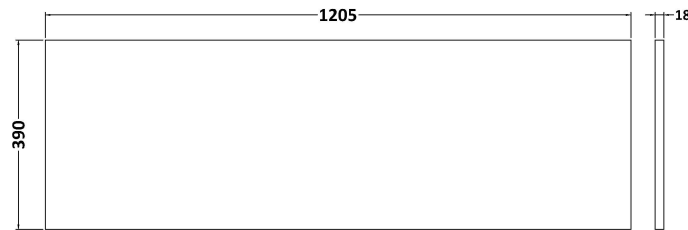

Packaging Dimensions

Height (mm):	835
Width (mm):	620
Depth (mm):	375
Gross Weight (kg):	20

Packaging Data

Box Colour:	Brown Cardboard Box - Printed
Box Qty:	0
Label Size:	0 x 0
Label Colour:	Not Applicable
Label Qty:	0

Outer Box Dimensions (If Applicable)

Height (mm):	
Width (mm):	
Depth (mm):	
Gross Weight (kg):	
Barcode:	5056462614298

Product Details

Country of Origin:	China
Fitting Instruction:	No
CE & UKCA:	N/A
FSC Certified Materials:	Yes
Colour:	Gloss White
Construction Method:	Cam & Wood Dowel
Construction Type:	Rigid
Cabinet Finish:	MFC Painted Gloss
Fascia Finish:	Mdf Painted Gloss
Cabinet Thickness (mm):	16
Fascia Thickness (mm):	18
Drawer Included:	No
Drawer Type:	Not Applicable
No of Shelves:	1
Hinge Type:	95 Degree Soft Close
Hinge Included:	Yes, Supplied
Adjustable Legs:	No, Not Required
Fixings Included:	Yes
Handle Style:	Contemporary
Waste Shroud:	No
Handle Included:	Yes, Supplied
Handle Type:	D-Shape

Sales Code: MWD120

Description: 1200 Worktop (1205X390x18mm)

Product Dimensions

Height (mm):	18
Width (mm):	1205
Depth (mm):	390
Nett Weight (kg):	5

Packaging Dimensions

Height (mm):	25
Width (mm):	1225
Depth (mm):	410
Gross Weight (kg):	5

Packaging Data

Box Colour:	Brown Cardboard Box - Printed
Box Qty:	1
Label Size:	100 x 50
Label Colour:	Not Applicable
Label Qty:	0

Outer Box Dimensions (If Applicable)

Height (mm):	
Width (mm):	
Depth (mm):	
Gross Weight (kg):	
Barcode:	5056462658193