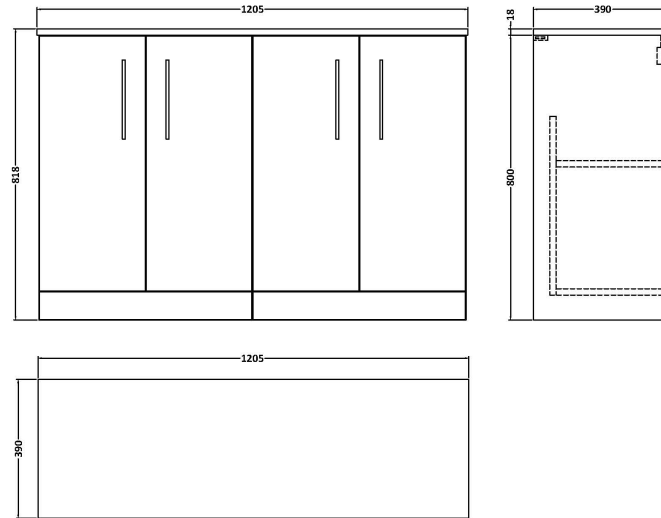

Sales Code: ARN103W2

Description: 1200 Fs 4-Door Vanity & Worktop

Packaging Details

Barcode: 5056462669465

Sales Code: NVF103F

Description: 600 Fs 2-Door Unit (365 Deep)

Product Dimensions

Height (mm):	800
Width (mm):	600
Depth (mm):	383
Nett Weight (kg):	19.5

Packaging Dimensions

Height (mm):	835
Width (mm):	620
Depth (mm):	375
Gross Weight (kg):	20

Packaging Data

Box Colour:	Brown Cardboard Box - Printed
Box Qty:	0
Label Size:	0 x 0
Label Colour:	Not Applicable
Label Qty:	0

Outer Box Dimensions (If Applicable)

Height (mm):	
Width (mm):	
Depth (mm):	
Gross Weight (kg):	
Barcode:	5056462614298

Product Details

Country of Origin:	China
Fitting Instruction:	No
CE & UKCA:	N/A
FSC Certified Materials:	Yes
Colour:	Gloss White
Construction Method:	Cam & Wood Dowel
Construction Type:	Rigid
Cabinet Finish:	MFC Painted Gloss
Fascia Finish:	Mdf Painted Gloss
Cabinet Thickness (mm):	16
Fascia Thickness (mm):	18
Drawer Included:	No
Drawer Type:	Not Applicable
No of Shelves:	1
Hinge Type:	95 Degree Soft Close
Hinge Included:	Yes, Supplied
Adjustable Legs:	No, Not Required
Fixings Included:	Yes
Handle Style:	Contemporary
Waste Shroud:	No
Handle Included:	Yes, Supplied
Handle Type:	D-Shape

Sales Code: MWD120

Description: 1200 Worktop (1205X390x18mm)

Product Dimensions

Height (mm):	18
Width (mm):	1205
Depth (mm):	390
Nett Weight (kg):	5

Packaging Dimensions

Height (mm):	25
Width (mm):	1225
Depth (mm):	410
Gross Weight (kg):	5