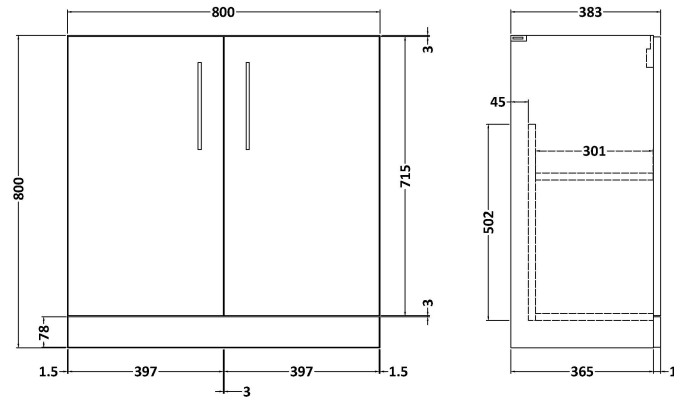

### Packaging Details

Barcode: 5056462616612

**Sales Code:** NVF105

**Description:** 800 Fs 2-Door Unit (365 Deep)

**Product Dimensions**

Height (mm):	800
Width (mm):	800
Depth (mm):	383
Nett Weight (kg):	25.5

**Packaging Dimensions**

Height (mm):	835
Width (mm):	820
Depth (mm):	375
Gross Weight (kg):	26

**Packaging Data**

Box Colour:	Brown Cardboard Box - Printed
Box Qty:	0
Label Size:	0 x 0
Label Colour:	Not Applicable
Label Qty:	0

### Product Dimensions

Height (mm):	170
Width (mm):	810
Depth (mm):	395
Nett Weight (kg):	14.5

### Packaging Dimensions

Height (mm):	190
Width (mm):	830
Depth (mm):	415
Gross Weight (kg):	15