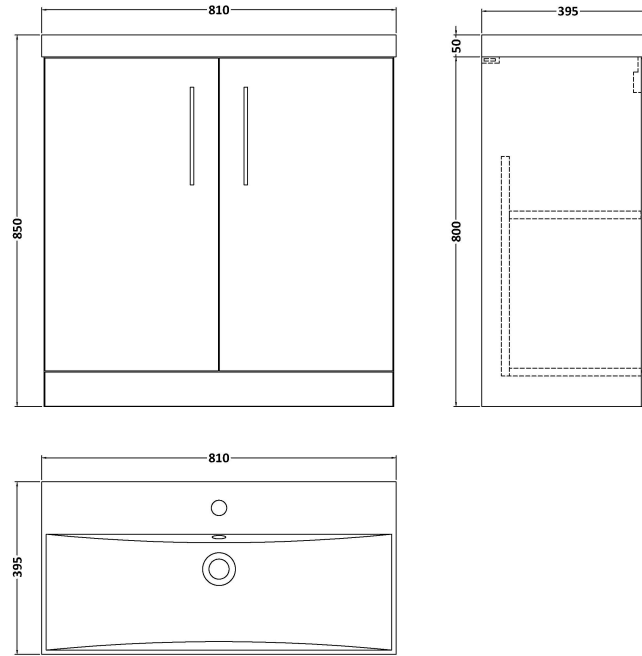

### Packaging Details

Barcode: 5056462616612

**Sales Code:** NVF105

**Description:** 800 Fs 2-Door Unit (365 Deep)

**Product Dimensions**

Height (mm):	800
Width (mm):	800
Depth (mm):	383
Nett Weight (kg):	25.5

**Packaging Dimensions**

Height (mm):	835
Width (mm):	820
Depth (mm):	375
Gross Weight (kg):	26

**Packaging Data**

Box Colour:	Brown Cardboard Box - Printed
Box Qty:	0
Label Size:	0 x 0
Label Colour:	Not Applicable
Label Qty:	0

### Product Dimensions

Height (mm):	170
Width (mm):	810
Depth (mm):	395
Nett Weight (kg):	14.5

### Packaging Dimensions

Height (mm):	190
Width (mm):	830
Depth (mm):	415
Gross Weight (kg):	15