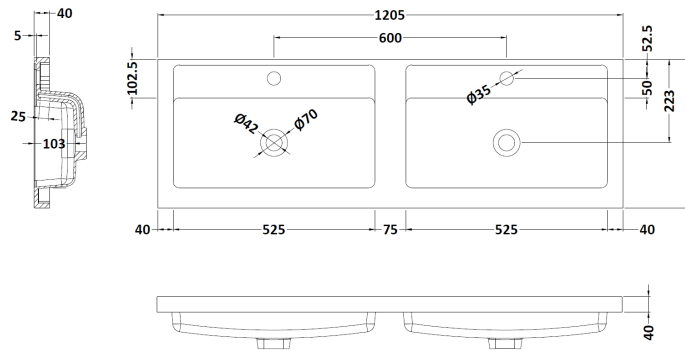

Height (mm):	359
Width (mm):	600
Depth (mm):	383
Nett Weight (kg):	13

**Packaging Dimensions**

Height (mm):	391
Width (mm):	632
Depth (mm):	391
Gross Weight (kg):	13.5

**Packaging Data**

Box Colour:	Brown Cardboard Box - Printed
Box Qty:	0
Label Size:	0 x 0
Label Colour:	Not Applicable
Label Qty:	0

**Outer Box Dimensions (If Applicable)**

Height (mm):	
Width (mm):	
Depth (mm):	
Gross Weight (kg):	
Barcode:	5056462660783

**Product Details**

Country of Origin:	China
Fitting Instruction:	No
CE & UKCA:	N/A
FSC Certified Materials:	Yes
Colour:	Gloss White
Construction Method:	Cam & Wood Dowel
Construction Type:	Rigid
Cabinet Finish:	MFC Painted Gloss
Fascia Finish:	Mdf Painted Gloss
Cabinet Thickness (mm):	16
Fascia Thickness (mm):	18
Drawer Included:	Yes
Drawer Type:	80mm High Metal S/C Inc Galler
No of Shelves:	0
Hinge Type:	Not Applicable
Hinge Included:	Not Applicable
Adjustable Legs:	No, Not Required
Fixings Included:	Yes
Handle Style:	Contemporary
Waste Shroud:	Yes
Handle Included:	Yes, Supplied
Handle Type:	D-Shape

**Sales Code:** PMB424

**Description:** Double Polymarble Basin 1205 X 390

**Product Dimensions**

Height (mm):	390
Width (mm):	1205
Depth (mm):	157
Nett Weight (kg):	18.12

**Packaging Dimensions**

Height (mm):	100
Width (mm):	1205
Depth (mm):	400
Gross Weight (kg):	18.12

**Packaging Data**

Box Colour:	Brown Cardboard Box - Printed
Box Qty:	1
Label Size:	100 x 50
Label Colour:	White Label
Label Qty:	2

**Outer Box Dimensions (If Applicable)**

Height (mm):	
Width (mm):	
Depth (mm):	
Gross Weight (kg):	
Barcode:	5056211815136