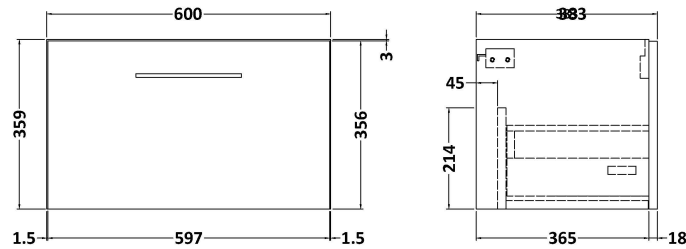

Sales Code: NVF122

Description: 600 Single Drawer Unit (365 Deep)

Product Dimensions

Height (mm):	359
Width (mm):	600
Depth (mm):	383
Nett Weight (kg):	13

Packaging Dimensions

Height (mm):	391
Width (mm):	632
Depth (mm):	391
Gross Weight (kg):	13.5

Packaging Data

Box Colour:	Brown Cardboard Box - Printed
Box Qty:	0
Label Size:	0 x 0
Label Colour:	Not Applicable
Label Qty:	0

Outer Box Dimensions (If Applicable)

Height (mm):	
Width (mm):	
Depth (mm):	
Gross Weight (kg):	
Barcode:	5056462660783

Product Details

Country of Origin:	China
Fitting Instruction:	No
CE & UKCA:	N/A
FSC Certified Materials:	Yes
Colour:	Gloss White
Construction Method:	Cam & Wood Dowel
Construction Type:	Rigid
Cabinet Finish:	MFC Painted Gloss
Fascia Finish:	Mdf Painted Gloss
Cabinet Thickness (mm):	16
Fascia Thickness (mm):	18
Drawer Included:	Yes
Drawer Type:	80mm High Metal S/C Inc Galler
No of Shelves:	0
Hinge Type:	Not Applicable
Hinge Included:	Not Applicable
Adjustable Legs:	No, Not Required
Fixings Included:	Yes
Handle Style:	Contemporary
Waste Shroud:	Yes
Handle Included:	Yes, Supplied
Handle Type:	D-Shape