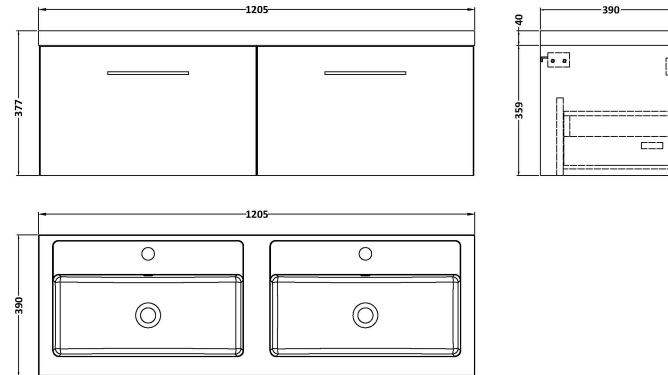

Sales Code: ARN122C

Description: 1200 Wh 2-Drawer Vanity & Double Basin

Packaging Details

Barcode: 5056462669878