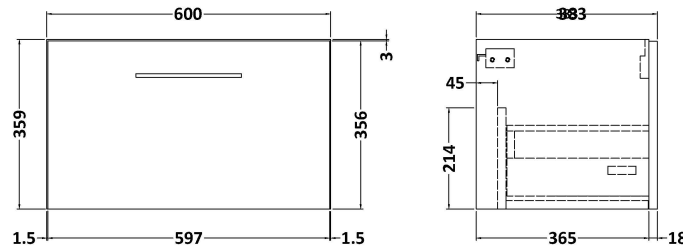

Sales Code: ARN122LCM2

Description: 1200 Wh 2-Drawer Vanity & Laminate Top

Packaging Details

Barcode: 5056678456385

Sales Code: NVF122

Description: 600 Single Drawer Unit (365 Deep)

Product Dimensions

Height (mm):	359
Width (mm):	600
Depth (mm):	383
Nett Weight (kg):	13

Packaging Dimensions

Height (mm):	391
Width (mm):	632
Depth (mm):	391
Gross Weight (kg):	13.5

Packaging Data

Box Colour:	Brown Cardboard Box - Printed
Box Qty:	0
Label Size:	0 x 0
Label Colour:	Not Applicable
Label Qty:	0

Sales Code: LCM1200

Description: Laminate Worktop 1205X390x22mm

Product Dimensions

Height (mm):	22
Width (mm):	1205
Depth (mm):	390
Nett Weight (kg):	5

Packaging Dimensions

Height (mm):	25
Width (mm):	1215
Depth (mm):	455
Gross Weight (kg):	5

Packaging Data

Box Colour:	Brown Cardboard Box
Box Qty:	1
Label Size:	100 x 50
Label Colour:	White Label
Label Qty:	1

Outer Box Dimensions (If Applicable)

Height (mm):	
Width (mm):	
Depth (mm):	
Gross Weight (kg):	
Barcode:	5056678449936