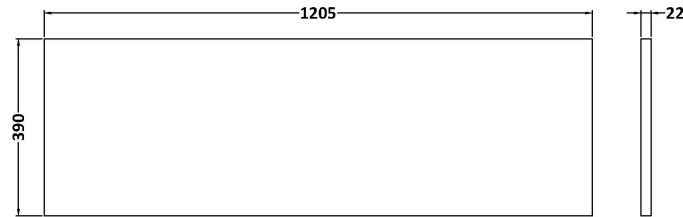

Packaging Dimensions

Height (mm):	391
Width (mm):	632
Depth (mm):	391
Gross Weight (kg):	13.5

Packaging Data

Box Colour:	Brown Cardboard Box - Printed
Box Qty:	0
Label Size:	0 x 0
Label Colour:	Not Applicable
Label Qty:	0

Outer Box Dimensions (If Applicable)

Height (mm):	
Width (mm):	
Depth (mm):	
Gross Weight (kg):	
Barcode:	5056462660783

Product Details

Country of Origin:	China
Fitting Instruction:	No
CE & UKCA:	N/A
FSC Certified Materials:	Yes
Colour:	Gloss White
Construction Method:	Cam & Wood Dowel
Construction Type:	Rigid
Cabinet Finish:	MFC Painted Gloss
Fascia Finish:	Mdf Painted Gloss
Cabinet Thickness (mm):	16
Fascia Thickness (mm):	18
Drawer Included:	Yes
Drawer Type:	80mm High Metal S/C Inc Galler
No of Shelves:	0
Hinge Type:	Not Applicable
Hinge Included:	Not Applicable
Adjustable Legs:	No, Not Required
Fixings Included:	Yes
Handle Style:	Contemporary
Waste Shroud:	Yes
Handle Included:	Yes, Supplied
Handle Type:	D-Shape

Sales Code: LCM1200

Description: Laminate Worktop 1205X390x22mm

Product Dimensions

Height (mm):	22
Width (mm):	1205
Depth (mm):	390
Nett Weight (kg):	5

Packaging Dimensions

Height (mm):	25
Width (mm):	1215
Depth (mm):	455
Gross Weight (kg):	5

Packaging Data

Box Colour:	Brown Cardboard Box
Box Qty:	1
Label Size:	100 x 50
Label Colour:	White Label
Label Qty:	1

Outer Box Dimensions (If Applicable)

Height (mm):	
Width (mm):	
Depth (mm):	
Gross Weight (kg):	
Barcode:	5056678449936