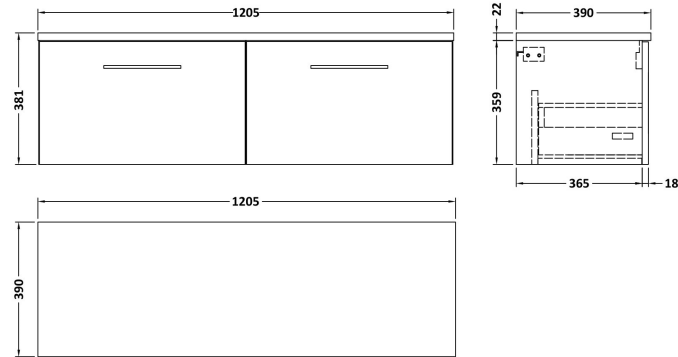

Sales Code: ARN122LCM2

Description: 1200 Wh 2-Drawer Vanity & Laminate Top

Packaging Details

Barcode: 5056678456385

Sales Code: NVF122

Description: 600 Single Drawer Unit (365 Deep)

Product Dimensions

Height (mm):	359
Width (mm):	600
Depth (mm):	383
Nett Weight (kg):	13

Packaging Dimensions

Height (mm):	391
Width (mm):	632
Depth (mm):	391
Gross Weight (kg):	13.5

Packaging Data

Box Colour:	Brown Cardboard Box - Printed
Box Qty:	0
Label Size:	0 x 0
Label Colour:	Not Applicable
Label Qty:	0

Sales Code: LCM1200

Description: Laminate Worktop 1205X390x22mm

Product Dimensions

Height (mm):	22
Width (mm):	1205
Depth (mm):	390
Nett Weight (kg):	5

Packaging Dimensions

Height (mm):	25
Width (mm):	1215
Depth (mm):	455
Gross Weight (kg):	5

Packaging Data

Box Colour:	Brown Cardboard Box
Box Qty:	1
Label Size:	100 x 50
Label Colour:	White Label
Label Qty:	1

Outer Box Dimensions (If Applicable)

Height (mm):	
Width (mm):	
Depth (mm):	
Gross Weight (kg):	
Barcode:	5056678449936