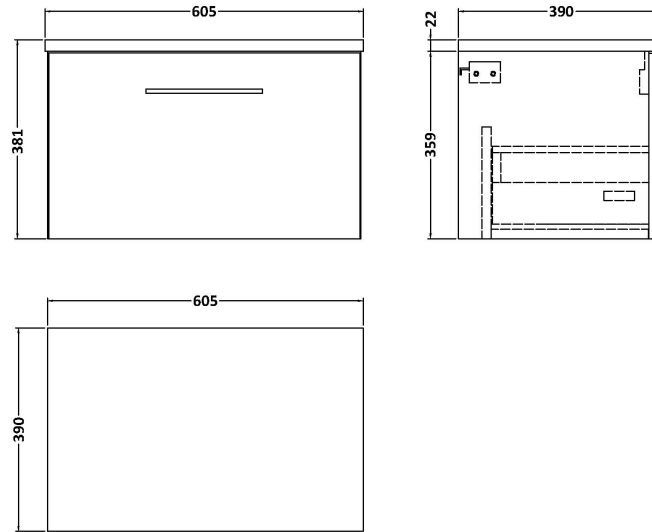

Sales Code: ARN122LCM

Description: 600 Wh 1-Drawer Vanity & Laminate Top

Packaging Details

Barcode: 5056678454992

Sales Code: LCM600

Description: Laminate Worktop 605X390x22mm

Product Dimensions

Height (mm):	22
Width (mm):	605
Depth (mm):	390
Nett Weight (kg):	2

Packaging Dimensions

Height (mm):	25
Width (mm):	610
Depth (mm):	455
Gross Weight (kg):	2

Packaging Data

Box Colour:	Brown Cardboard Box
Box Qty:	1
Label Size:	100 x 50
Label Colour:	White Label
Label Qty:	1

Sales Code: NVF122

Description: 600 Single Drawer Unit (365 Deep)

Product Dimensions

Height (mm):	359
Width (mm):	600
Depth (mm):	383
Nett Weight (kg):	13

Packaging Dimensions

Height (mm):	391
Width (mm):	632
Depth (mm):	391
Gross Weight (kg):	13.5

Packaging Data

Box Colour:	Brown Cardboard Box - Printed
Box Qty:	0
Label Size:	0 x 0
Label Colour:	Not Applicable
Label Qty:	0

Outer Box Dimensions (If Applicable)

Height (mm):	
Width (mm):	
Depth (mm):	
Gross Weight (kg):	
Barcode:	5056462660783