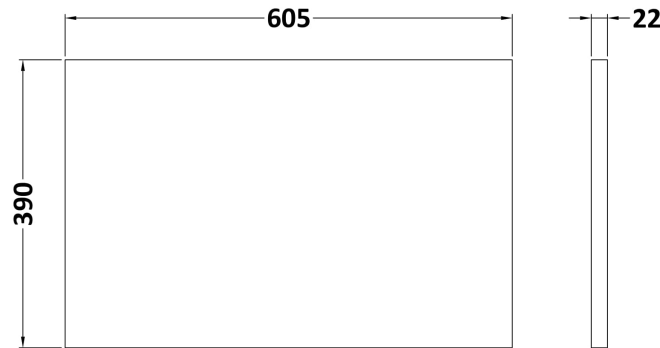

Sales Code: ARN122LCM

Description: 600 Wh 1-Drawer Vanity & Laminate Top

Packaging Details

Barcode: 5056678454992

Sales Code: LCM600

Description: Laminate Worktop 605X390x22mm

Product Dimensions

Height (mm):	22
Width (mm):	605
Depth (mm):	390
Nett Weight (kg):	2

Packaging Dimensions

Height (mm):	25
Width (mm):	610
Depth (mm):	455
Gross Weight (kg):	2

Packaging Data

Box Colour:	Brown Cardboard Box
Box Qty:	1
Label Size:	100 x 50
Label Colour:	White Label
Label Qty:	1

Sales Code: NVF122

Description: 600 Single Drawer Unit (365 Deep)

Product Dimensions

Height (mm):	359
Width (mm):	600
Depth (mm):	383
Nett Weight (kg):	13

Packaging Dimensions

Height (mm):	391
Width (mm):	632
Depth (mm):	391
Gross Weight (kg):	13.5

Packaging Data

Box Colour:	Brown Cardboard Box - Printed
Box Qty:	0
Label Size:	0 x 0
Label Colour:	Not Applicable
Label Qty:	0

Outer Box Dimensions (If Applicable)

Height (mm):	
Width (mm):	
Depth (mm):	
Gross Weight (kg):	
Barcode:	5056462660783