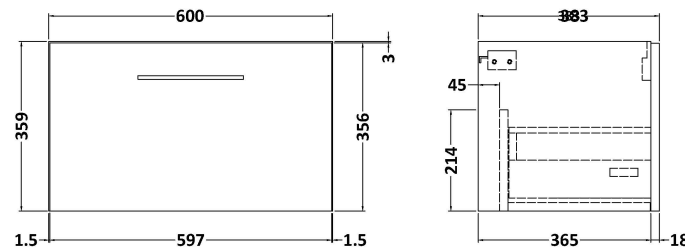

Sales Code: ARN122LCM

Description: 600 Wh 1-Drawer Vanity & Laminate Top

Packaging Details

Barcode: 5056678454992

Sales Code: LCM600

Description: Laminate Worktop 605X390x22mm

Product Dimensions

Height (mm):	22
Width (mm):	605
Depth (mm):	390
Nett Weight (kg):	2

Packaging Dimensions

Height (mm):	25
Width (mm):	610
Depth (mm):	455
Gross Weight (kg):	2

Packaging Data

Box Colour:	Brown Cardboard Box
Box Qty:	1
Label Size:	100 x 50
Label Colour:	White Label
Label Qty:	1

Sales Code: NVF122

Description: 600 Single Drawer Unit (365 Deep)

Product Dimensions

Height (mm):	359
Width (mm):	600
Depth (mm):	383
Nett Weight (kg):	13

Packaging Dimensions

Height (mm):	391
Width (mm):	632
Depth (mm):	391
Gross Weight (kg):	13.5

Packaging Data

Box Colour:	Brown Cardboard Box - Printed
Box Qty:	0
Label Size:	0 x 0
Label Colour:	Not Applicable
Label Qty:	0

Outer Box Dimensions (If Applicable)

Height (mm):	
Width (mm):	
Depth (mm):	
Gross Weight (kg):	
Barcode:	5056462660783