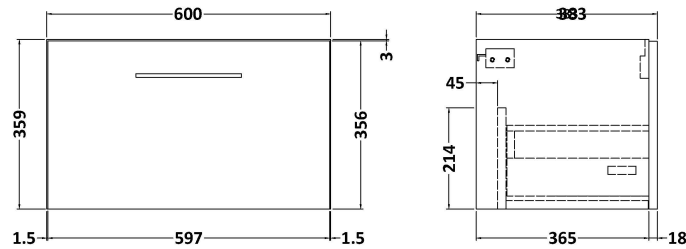

Sales Code: ARN122LSW

Description: 600 Wh 1-Drawer Vanity & Laminate Top

Packaging Details

Barcode: 5056462667386

Sales Code: NVF122

Description: 600 Single Drawer Unit (365 Deep)

Product Dimensions

Height (mm):	359
Width (mm):	600
Depth (mm):	383
Nett Weight (kg):	13

Packaging Dimensions

Height (mm):	391
Width (mm):	632
Depth (mm):	391
Gross Weight (kg):	13.5

Packaging Data

Box Colour:	Brown Cardboard Box - Printed
Box Qty:	0
Label Size:	0 x 0
Label Colour:	Not Applicable
Label Qty:	0

Sales Code: LSW600

Description: Laminate Worktop 605X390x22mm

Product Dimensions

Height (mm):	22
Width (mm):	605
Depth (mm):	390
Nett Weight (kg):	2

Packaging Dimensions

Height (mm):	25
Width (mm):	610
Depth (mm):	455
Gross Weight (kg):	2

Packaging Data

Box Colour:	Brown Cardboard Box
Box Qty:	1
Label Size:	100 x 50
Label Colour:	White Label
Label Qty:	1

Outer Box Dimensions (If Applicable)

Height (mm):	
Width (mm):	
Depth (mm):	
Gross Weight (kg):	
Barcode:	5056211874188