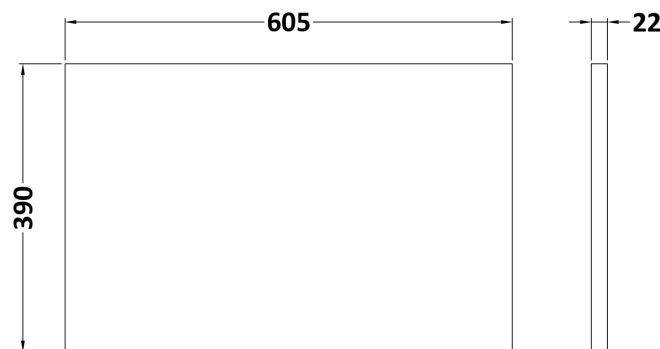

Packaging Dimensions

Height (mm):	391
Width (mm):	632
Depth (mm):	391
Gross Weight (kg):	13.5

Packaging Data

Box Colour:	Brown Cardboard Box - Printed
Box Qty:	0
Label Size:	0 x 0
Label Colour:	Not Applicable
Label Qty:	0

Outer Box Dimensions (If Applicable)

Height (mm):	
Width (mm):	
Depth (mm):	
Gross Weight (kg):	
Barcode:	5056462660783

Product Details

Country of Origin:	China
Fitting Instruction:	No
CE & UKCA:	N/A
FSC Certified Materials:	Yes
Colour:	Gloss White
Construction Method:	Cam & Wood Dowel
Construction Type:	Rigid
Cabinet Finish:	MFC Painted Gloss
Fascia Finish:	Mdf Painted Gloss
Cabinet Thickness (mm):	16
Fascia Thickness (mm):	18
Drawer Included:	Yes
Drawer Type:	80mm High Metal S/C Inc Galler
No of Shelves:	0
Hinge Type:	Not Applicable
Hinge Included:	Not Applicable
Adjustable Legs:	No, Not Required
Fixings Included:	Yes
Handle Style:	Contemporary
Waste Shroud:	Yes
Handle Included:	Yes, Supplied
Handle Type:	D-Shape

Sales Code: LSW600

Description: Laminate Worktop 605X390x22mm

Product Dimensions

Height (mm):	22
Width (mm):	605
Depth (mm):	390
Nett Weight (kg):	2

Packaging Dimensions

Height (mm):	25
Width (mm):	610
Depth (mm):	455
Gross Weight (kg):	2

Packaging Data

Box Colour:	Brown Cardboard Box
Box Qty:	1
Label Size:	100 x 50
Label Colour:	White Label
Label Qty:	1

Outer Box Dimensions (If Applicable)

Height (mm):	
Width (mm):	
Depth (mm):	
Gross Weight (kg):	
Barcode:	5056211874188