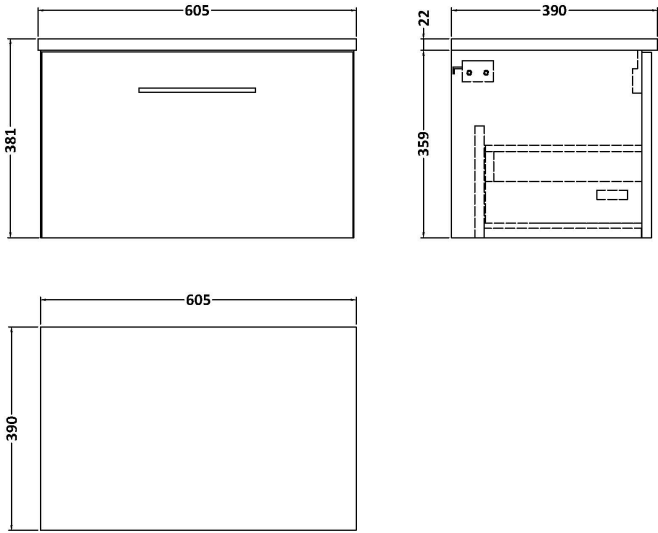

Sales Code: ARN122LSW

Description: 600 Wh 1-Drawer Vanity & Laminate Top

Packaging Details

Barcode: 5056462667386

Sales Code: NVF122

Description: 600 Single Drawer Unit (365 Deep)

Product Dimensions

Height (mm):	359
Width (mm):	600
Depth (mm):	383
Nett Weight (kg):	13

Packaging Dimensions

Height (mm):	391
Width (mm):	632
Depth (mm):	391
Gross Weight (kg):	13.5

Packaging Data

Box Colour:	Brown Cardboard Box - Printed
Box Qty:	0
Label Size:	0 x 0
Label Colour:	Not Applicable
Label Qty:	0

Outer Box Dimensions (If Applicable)

Height (mm):	
Width (mm):	
Depth (mm):	
Gross Weight (kg):	
Barcode:	5056462660783

Product Details

Country of Origin:	China
Fitting Instruction:	No
CE & UKCA:	N/A
FSC Certified Materials:	Yes
Colour:	Gloss White
Construction Method:	Cam & Wood Dowel
Construction Type:	Rigid
Cabinet Finish:	MFC Painted Gloss
Fascia Finish:	Mdf Painted Gloss
Cabinet Thickness (mm):	16
Fascia Thickness (mm):	18
Drawer Included:	Yes
Drawer Type:	80mm High Metal S/C Inc Galler
No of Shelves:	0
Hinge Type:	Not Applicable
Hinge Included:	Not Applicable
Adjustable Legs:	No, Not Required
Fixings Included:	Yes
Handle Style:	Contemporary
Waste Shroud:	Yes
Handle Included:	Yes, Supplied
Handle Type:	D-Shape

Sales Code: LSW600

Description: Laminate Worktop 605X390x22mm

Product Dimensions

Height (mm):	22
Width (mm):	605
Depth (mm):	390
Nett Weight (kg):	2

Packaging Dimensions

Height (mm):	25
Width (mm):	610
Depth (mm):	455
Gross Weight (kg):	2