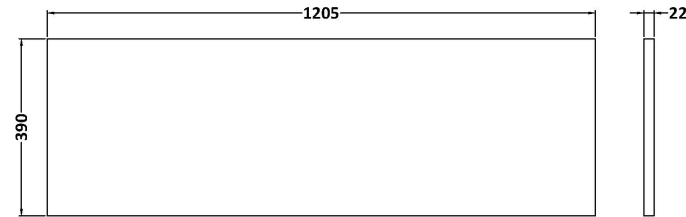

Packaging Dimensions

Height (mm):	560
Width (mm):	620
Depth (mm):	405
Gross Weight (kg):	14.7

Packaging Data

Box Colour:	Brown Cardboard Box - Printed
Box Qty:	0
Label Size:	0 x 0
Label Colour:	Not Applicable
Label Qty:	0

Outer Box Dimensions (If Applicable)

Height (mm):	
Width (mm):	
Depth (mm):	
Gross Weight (kg):	
Barcode:	5056462614380

Product Details

Country of Origin:	China
Fitting Instruction:	No
CE & UKCA:	N/A
FSC Certified Materials:	Yes
Colour:	Gloss White
Construction Method:	Cam & Wood Dowel
Construction Type:	Rigid
Cabinet Finish:	MFC Painted Gloss
Fascia Finish:	Mdf Painted Gloss
Cabinet Thickness (mm):	16
Fascia Thickness (mm):	18
Drawer Included:	No
Drawer Type:	Not Applicable
No of Shelves:	0
Hinge Type:	95 Degree Soft Close
Hinge Included:	Yes, Supplied
Adjustable Legs:	No, Not Required
Fixings Included:	Yes
Handle Style:	Contemporary
Waste Shroud:	No
Handle Included:	Yes, Supplied
Handle Type:	D-Shape

Sales Code: LBG1200

Description: Laminate Worktop 1205X390x22mm

Product Dimensions

Height (mm):	22
Width (mm):	1205
Depth (mm):	390
Nett Weight (kg):	5

Packaging Dimensions

Height (mm):	25
Width (mm):	1215
Depth (mm):	455
Gross Weight (kg):	5

Packaging Data

Box Colour:	Brown Cardboard Box
Box Qty:	1
Label Size:	100 x 50
Label Colour:	White Label
Label Qty:	1

Outer Box Dimensions (If Applicable)

Height (mm):	
Width (mm):	
Depth (mm):	
Gross Weight (kg):	
Barcode:	5056678449912