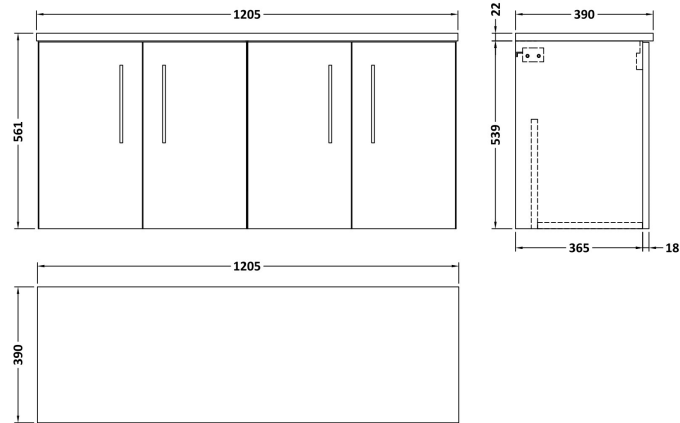

Sales Code: ARN123LBG2

Description: 1200 Wh 4-Door Vanity & Laminate Top

Packaging Details

Barcode: 5056678456415

Sales Code: NVF123

Description: 600 Wh 2-Door Unit (365 Deep)

Product Dimensions

Height (mm):	539
Width (mm):	600
Depth (mm):	383
Nett Weight (kg):	14.2

Packaging Dimensions

Height (mm):	560
Width (mm):	620
Depth (mm):	405
Gross Weight (kg):	14.7

Packaging Data

Box Colour:	Brown Cardboard Box - Printed
Box Qty:	0
Label Size:	0 x 0
Label Colour:	Not Applicable
Label Qty:	0

Outer Box Dimensions (If Applicable)

Height (mm):	
Width (mm):	
Depth (mm):	
Gross Weight (kg):	
Barcode:	5056462614380

Product Details

Country of Origin:	China
Fitting Instruction:	No
CE & UKCA:	N/A
FSC Certified Materials:	Yes
Colour:	Gloss White
Construction Method:	Cam & Wood Dowel
Construction Type:	Rigid
Cabinet Finish:	MFC Painted Gloss
Fascia Finish:	Mdf Painted Gloss
Cabinet Thickness (mm):	16
Fascia Thickness (mm):	18
Drawer Included:	No
Drawer Type:	Not Applicable
No of Shelves:	0
Hinge Type:	95 Degree Soft Close
Hinge Included:	Yes, Supplied
Adjustable Legs:	No, Not Required
Fixings Included:	Yes
Handle Style:	Contemporary
Waste Shroud:	No
Handle Included:	Yes, Supplied
Handle Type:	D-Shape

Sales Code: LBG1200

Description: Laminate Worktop 1205X390x22mm

Product Dimensions

Height (mm):	22
Width (mm):	1205
Depth (mm):	390
Nett Weight (kg):	5

Packaging Dimensions

Height (mm):	25
Width (mm):	1215
Depth (mm):	455
Gross Weight (kg):	5