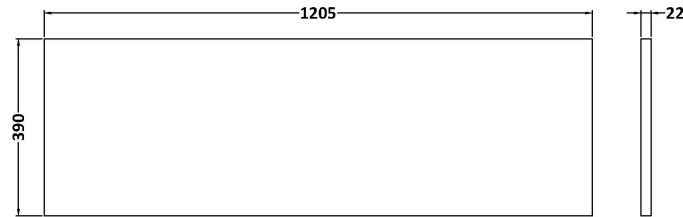

Packaging Dimensions

Height (mm):	560
Width (mm):	620
Depth (mm):	405
Gross Weight (kg):	14.7

Packaging Data

Box Colour:	Brown Cardboard Box - Printed
Box Qty:	0
Label Size:	0 x 0
Label Colour:	Not Applicable
Label Qty:	0

Outer Box Dimensions (If Applicable)

Height (mm):	
Width (mm):	
Depth (mm):	
Gross Weight (kg):	
Barcode:	5056462614380

Product Details

Country of Origin:	China
Fitting Instruction:	No
CE & UKCA:	N/A
FSC Certified Materials:	Yes
Colour:	Gloss White
Construction Method:	Cam & Wood Dowel
Construction Type:	Rigid
Cabinet Finish:	MFC Painted Gloss
Fascia Finish:	Mdf Painted Gloss
Cabinet Thickness (mm):	16
Fascia Thickness (mm):	18
Drawer Included:	No
Drawer Type:	Not Applicable
No of Shelves:	0
Hinge Type:	95 Degree Soft Close
Hinge Included:	Yes, Supplied
Adjustable Legs:	No, Not Required
Fixings Included:	Yes
Handle Style:	Contemporary
Waste Shroud:	No
Handle Included:	Yes, Supplied
Handle Type:	D-Shape

Sales Code: LCM1200

Description: Laminate Worktop 1205X390x22mm

Product Dimensions

Height (mm):	22
Width (mm):	1205
Depth (mm):	390
Nett Weight (kg):	5

Packaging Dimensions

Height (mm):	25
Width (mm):	1215
Depth (mm):	455
Gross Weight (kg):	5

Packaging Data

Box Colour:	Brown Cardboard Box
Box Qty:	1
Label Size:	100 x 50
Label Colour:	White Label
Label Qty:	1

Outer Box Dimensions (If Applicable)

Height (mm):	
Width (mm):	
Depth (mm):	
Gross Weight (kg):	
Barcode:	5056678449936