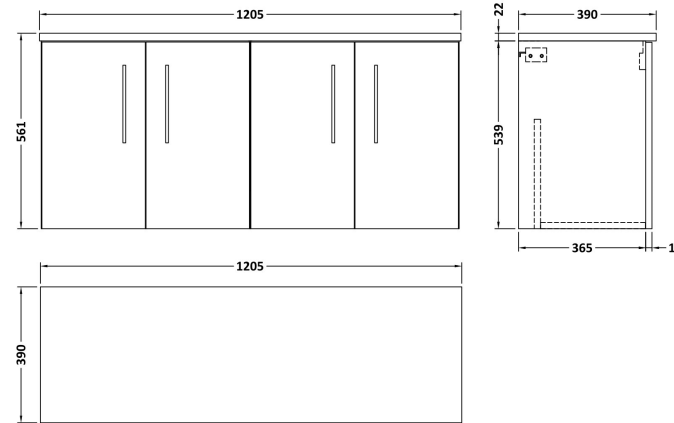

Sales Code: ARN123LCM2

Description: 1200 Wh 4-Door Vanity & Laminate Top

Packaging Details

Barcode: 5056678456422

Sales Code: NVF123

Description: 600 Wh 2-Door Unit (365 Deep)

Product Dimensions

Height (mm):	539
Width (mm):	600
Depth (mm):	383
Nett Weight (kg):	14.2

Packaging Dimensions

Height (mm):	560
Width (mm):	620
Depth (mm):	405
Gross Weight (kg):	14.7

Packaging Data

Box Colour:	Brown Cardboard Box - Printed
Box Qty:	0
Label Size:	0 x 0
Label Colour:	Not Applicable
Label Qty:	0

Outer Box Dimensions (If Applicable)

Height (mm):	
Width (mm):	
Depth (mm):	
Gross Weight (kg):	
Barcode:	5056462614380

Product Details

Country of Origin:	China
Fitting Instruction:	No
CE & UKCA:	N/A
FSC Certified Materials:	Yes
Colour:	Gloss White
Construction Method:	Cam & Wood Dowel
Construction Type:	Rigid
Cabinet Finish:	MFC Painted Gloss
Fascia Finish:	Mdf Painted Gloss
Cabinet Thickness (mm):	16
Fascia Thickness (mm):	18
Drawer Included:	No
Drawer Type:	Not Applicable
No of Shelves:	0
Hinge Type:	95 Degree Soft Close
Hinge Included:	Yes, Supplied
Adjustable Legs:	No, Not Required
Fixings Included:	Yes
Handle Style:	Contemporary
Waste Shroud:	No
Handle Included:	Yes, Supplied
Handle Type:	D-Shape

Sales Code: LCM1200

Description: Laminate Worktop 1205X390x22mm

Product Dimensions

Height (mm):	22
Width (mm):	1205
Depth (mm):	390
Nett Weight (kg):	5

Packaging Dimensions

Height (mm):	25
Width (mm):	1215
Depth (mm):	455
Gross Weight (kg):	5