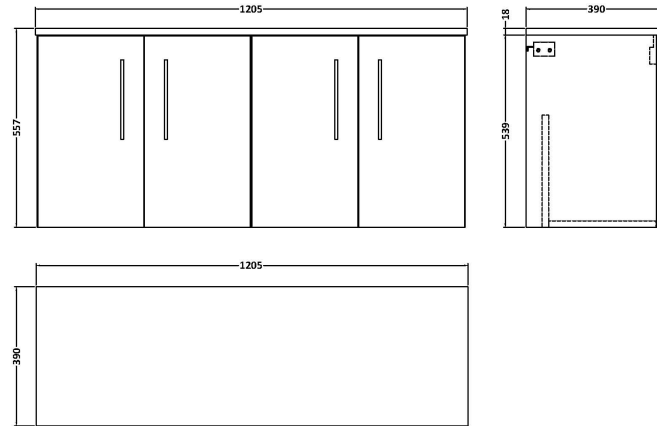

Sales Code: ARN123W2

Description: 1200 Wh 4-Door Vanity & Worktop

Packaging Details

Barcode: 5056462670096

Sales Code: NVF123

Description: 600 Wh 2-Door Unit (365 Deep)

Product Dimensions

Height (mm):	539
Width (mm):	600
Depth (mm):	383
Nett Weight (kg):	14.2

Packaging Dimensions

Height (mm):	560
Width (mm):	620
Depth (mm):	405
Gross Weight (kg):	14.7

Packaging Data

Box Colour:	Brown Cardboard Box - Printed
Box Qty:	0
Label Size:	0 x 0
Label Colour:	Not Applicable
Label Qty:	0

Outer Box Dimensions (If Applicable)

Height (mm):	
Width (mm):	
Depth (mm):	
Gross Weight (kg):	
Barcode:	5056462614380

Product Details

Country of Origin:	China
Fitting Instruction:	No
CE & UKCA:	N/A
FSC Certified Materials:	Yes
Colour:	Gloss White
Construction Method:	Cam & Wood Dowel
Construction Type:	Rigid
Cabinet Finish:	MFC Painted Gloss
Fascia Finish:	Mdf Painted Gloss
Cabinet Thickness (mm):	16
Fascia Thickness (mm):	18
Drawer Included:	No
Drawer Type:	Not Applicable
No of Shelves:	0
Hinge Type:	95 Degree Soft Close
Hinge Included:	Yes, Supplied
Adjustable Legs:	No, Not Required
Fixings Included:	Yes
Handle Style:	Contemporary
Waste Shroud:	No
Handle Included:	Yes, Supplied
Handle Type:	D-Shape

Sales Code: MWD120

Description: 1200 Worktop (1205X390x18mm)

Product Dimensions

Height (mm):	18
Width (mm):	1205
Depth (mm):	390
Nett Weight (kg):	5

Packaging Dimensions

Height (mm):	25
Width (mm):	1225
Depth (mm):	410
Gross Weight (kg):	5