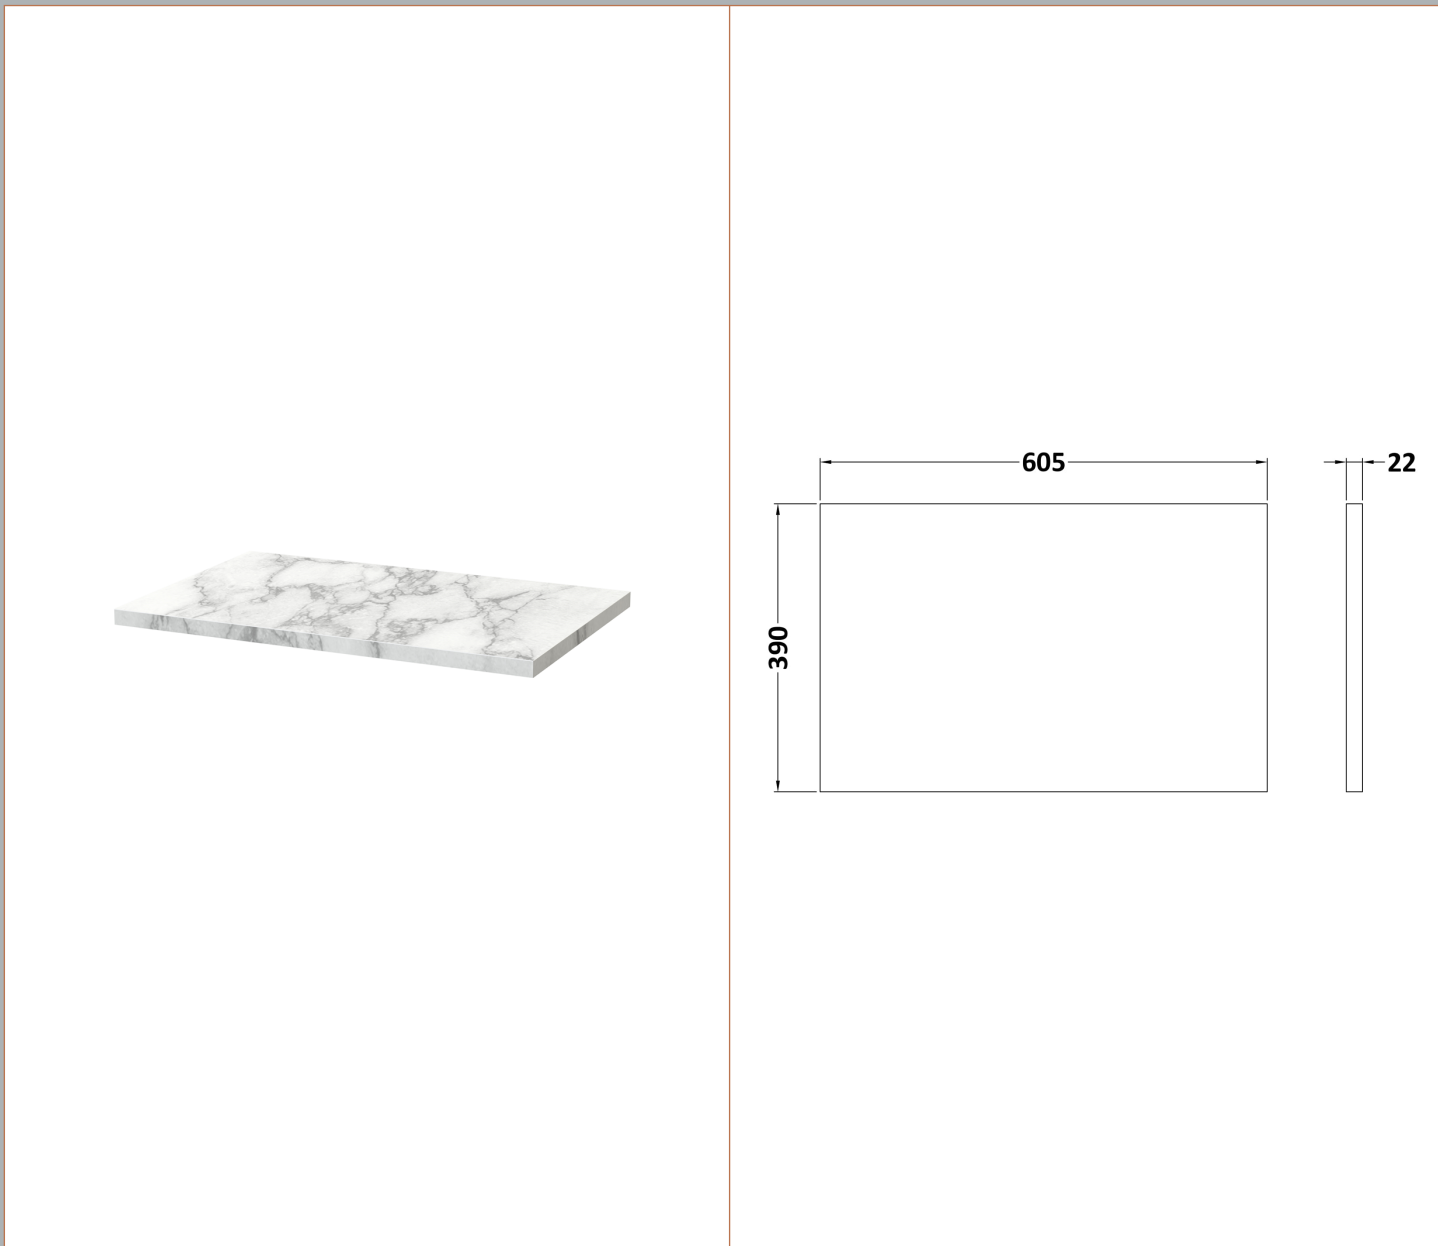

Sales Code: ARN124LCM

Description: 600 Wh 2-Drawer Vanity & Laminate Top

### Packaging Details

Barcode: 5056678455012

**Sales Code:** LCM600

**Description:** Laminate Worktop 605X390x22mm

**Product Dimensions**

Height (mm):	22
Width (mm):	605
Depth (mm):	390
Nett Weight (kg):	2

**Packaging Dimensions**

Height (mm):	25
Width (mm):	610
Depth (mm):	455
Gross Weight (kg):	2

**Packaging Data**

Box Colour:	Brown Cardboard Box
Box Qty:	1
Label Size:	100 x 50
Label Colour:	White Label
Label Qty:	1

### Product Dimensions

Height (mm):	539
Width (mm):	600
Depth (mm):	383
Nett Weight (kg):	21.5