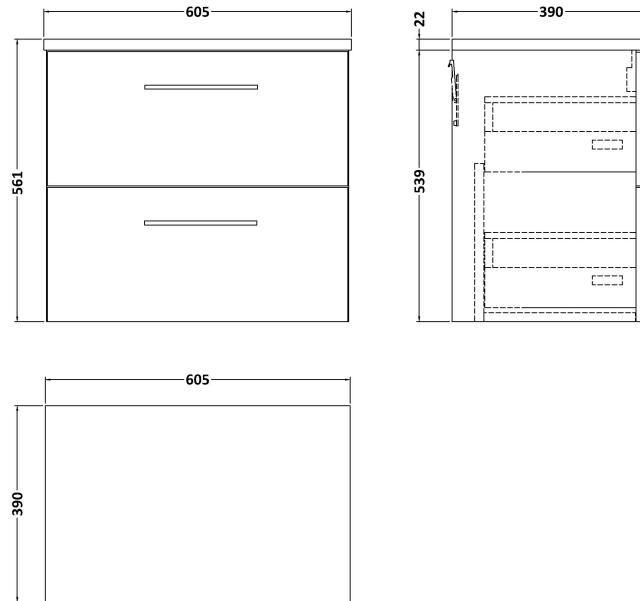

### Packaging Details

Barcode: 5056678455012

**Sales Code:** LCM600

**Description:** Laminate Worktop 605X390x22mm

**Product Dimensions**

Height (mm):	22
Width (mm):	605
Depth (mm):	390
Nett Weight (kg):	2

**Packaging Dimensions**

Height (mm):	25
Width (mm):	610
Depth (mm):	455
Gross Weight (kg):	2

**Packaging Data**

Box Colour:	Brown Cardboard Box
Box Qty:	1
Label Size:	100 x 50
Label Colour:	White Label
Label Qty:	1

### Product Dimensions

Height (mm):	539
Width (mm):	600
Depth (mm):	383
Nett Weight (kg):	21.5

### Packaging Dimensions

Height (mm):	560
Width (mm):	620
Depth (mm):	405
Gross Weight (kg):	22