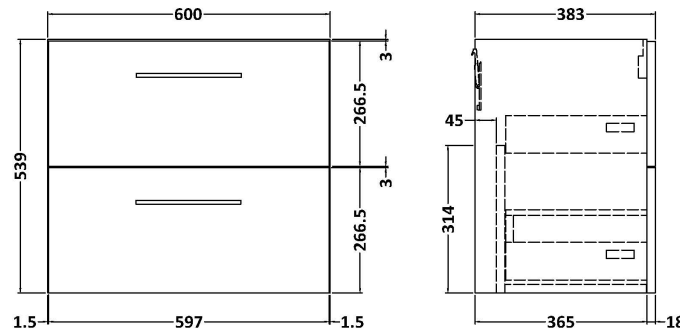

### Packaging Details

Barcode: 5056678455012

**Sales Code:** LCM600

**Description:** Laminate Worktop 605X390x22mm

**Product Dimensions**

Height (mm):	22
Width (mm):	605
Depth (mm):	390
Nett Weight (kg):	2

**Packaging Dimensions**

Height (mm):	25
Width (mm):	610
Depth (mm):	455
Gross Weight (kg):	2

**Packaging Data**

Box Colour:	Brown Cardboard Box
Box Qty:	1
Label Size:	100 x 50
Label Colour:	White Label
Label Qty:	1

### Product Dimensions

Height (mm):	539
Width (mm):	600
Depth (mm):	383
Nett Weight (kg):	21.5

### Packaging Dimensions

Height (mm):	560
Width (mm):	620
Depth (mm):	405
Gross Weight (kg):	22