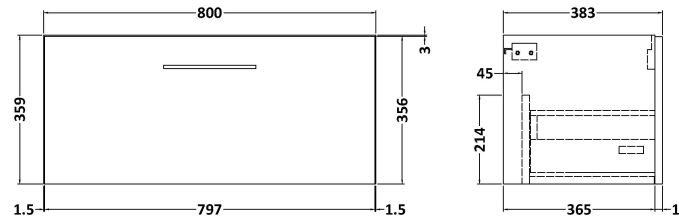

Sales Code: ARN125A

Description: 800 Wh 1-Drawer Vanity & Basin 1

Packaging Details

Barcode: 5056462668604

Sales Code: NVF125

Description: 800 Single Drawer Unit (365 Deep)

Product Dimensions

Height (mm):	359
Width (mm):	800
Depth (mm):	383
Nett Weight (kg):	17

Packaging Dimensions

Height (mm):	391
Width (mm):	832
Depth (mm):	391
Gross Weight (kg):	17.5

Packaging Data

Box Colour:	Brown Cardboard Box - Printed
Box Qty:	0
Label Size:	0 x 0
Label Colour:	Not Applicable
Label Qty:	0

Sales Code: NVM015

Description: 800 Mid Edged Basin 1 Th

Product Dimensions

Height (mm):	180
Width (mm):	810
Depth (mm):	390
Nett Weight (kg):	15

Packaging Dimensions

Height (mm):	210
Width (mm):	410
Depth (mm):	830
Gross Weight (kg):	15

Packaging Data

Box Colour:	Brown Cardboard Box
Box Qty:	1
Label Size:	100 x 50
Label Colour:	White Label
Label Qty:	2

Outer Box Dimensions (If Applicable)

Height (mm):	
Width (mm):	
Depth (mm):	
Gross Weight (kg):	
Barcode:	5055369043422