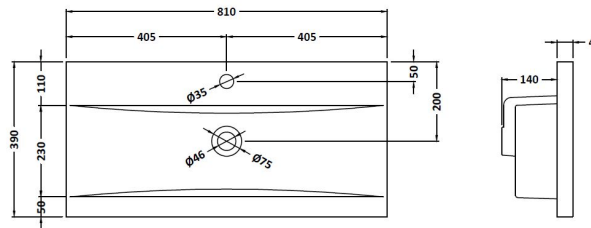

Packaging Dimensions

Height (mm):	391
Width (mm):	832
Depth (mm):	391
Gross Weight (kg):	17.5

Packaging Data

Box Colour:	Brown Cardboard Box - Printed
Box Qty:	0
Label Size:	0 x 0
Label Colour:	Not Applicable
Label Qty:	0

Outer Box Dimensions (If Applicable)

Height (mm):	
Width (mm):	
Depth (mm):	
Gross Weight (kg):	
Barcode:	5056462660851

Product Details

Country of Origin:	China
Fitting Instruction:	No
CE & UKCA:	N/A
FSC Certified Materials:	Yes
Colour:	Gloss White
Construction Method:	Cam & Wood Dowel
Construction Type:	Rigid
Cabinet Finish:	MFC Painted Gloss
Fascia Finish:	Mdf Painted Gloss
Cabinet Thickness (mm):	16
Fascia Thickness (mm):	18
Drawer Included:	Yes
Drawer Type:	80mm High Metal S/C Inc Galler
No of Shelves:	0
Hinge Type:	Not Applicable
Hinge Included:	Not Applicable
Adjustable Legs:	No, Not Required
Fixings Included:	Yes
Handle Style:	Contemporary
Waste Shroud:	Yes
Handle Included:	Yes, Supplied
Handle Type:	D-Shape

Sales Code: NVM015

Description: 800 Mid Edged Basin 1 Th

Product Dimensions

Height (mm):	180
Width (mm):	810
Depth (mm):	390
Nett Weight (kg):	15

Packaging Dimensions

Height (mm):	210
Width (mm):	410
Depth (mm):	830
Gross Weight (kg):	15

Packaging Data

Box Colour:	Brown Cardboard Box
Box Qty:	1
Label Size:	100 x 50
Label Colour:	White Label
Label Qty:	2

Outer Box Dimensions (If Applicable)

Height (mm):	
Width (mm):	
Depth (mm):	
Gross Weight (kg):	
Barcode:	5055369043422