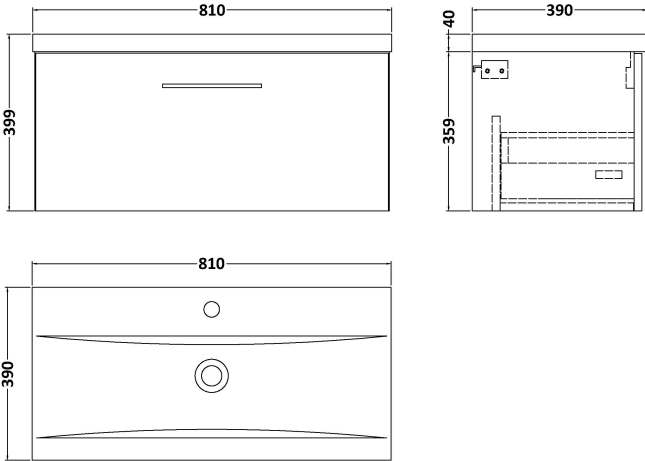

Sales Code: ARN125A

Description: 800 Wh 1-Drawer Vanity & Basin 1

Packaging Details

Barcode: 5056462668604

Sales Code: NVF125

Description: 800 Single Drawer Unit (365 Deep)

Product Dimensions

Height (mm):	359
Width (mm):	800
Depth (mm):	383
Nett Weight (kg):	17

Packaging Dimensions

Height (mm):	391
Width (mm):	832
Depth (mm):	391
Gross Weight (kg):	17.5

Packaging Data

Box Colour:	Brown Cardboard Box - Printed
Box Qty:	0
Label Size:	0 x 0
Label Colour:	Not Applicable
Label Qty:	0

Outer Box Dimensions (If Applicable)

Height (mm):	
Width (mm):	
Depth (mm):	
Gross Weight (kg):	
Barcode:	5056462660851

Product Details

Country of Origin:	China
Fitting Instruction:	No
CE & UKCA:	N/A
FSC Certified Materials:	Yes
Colour:	Gloss White
Construction Method:	Cam & Wood Dowel
Construction Type:	Rigid
Cabinet Finish:	MFC Painted Gloss
Fascia Finish:	Mdf Painted Gloss
Cabinet Thickness (mm):	16
Fascia Thickness (mm):	18
Drawer Included:	Yes
Drawer Type:	80mm High Metal S/C Inc Galler
No of Shelves:	0
Hinge Type:	Not Applicable
Hinge Included:	Not Applicable
Adjustable Legs:	No, Not Required
Fixings Included:	Yes
Handle Style:	Contemporary
Waste Shroud:	Yes
Handle Included:	Yes, Supplied
Handle Type:	D-Shape

Sales Code: NVM015

Description: 800 Mid Edged Basin 1 Th

Product Dimensions

Height (mm):	180
Width (mm):	810
Depth (mm):	390
Nett Weight (kg):	15

Packaging Dimensions

Height (mm):	210
Width (mm):	410
Depth (mm):	830
Gross Weight (kg):	15