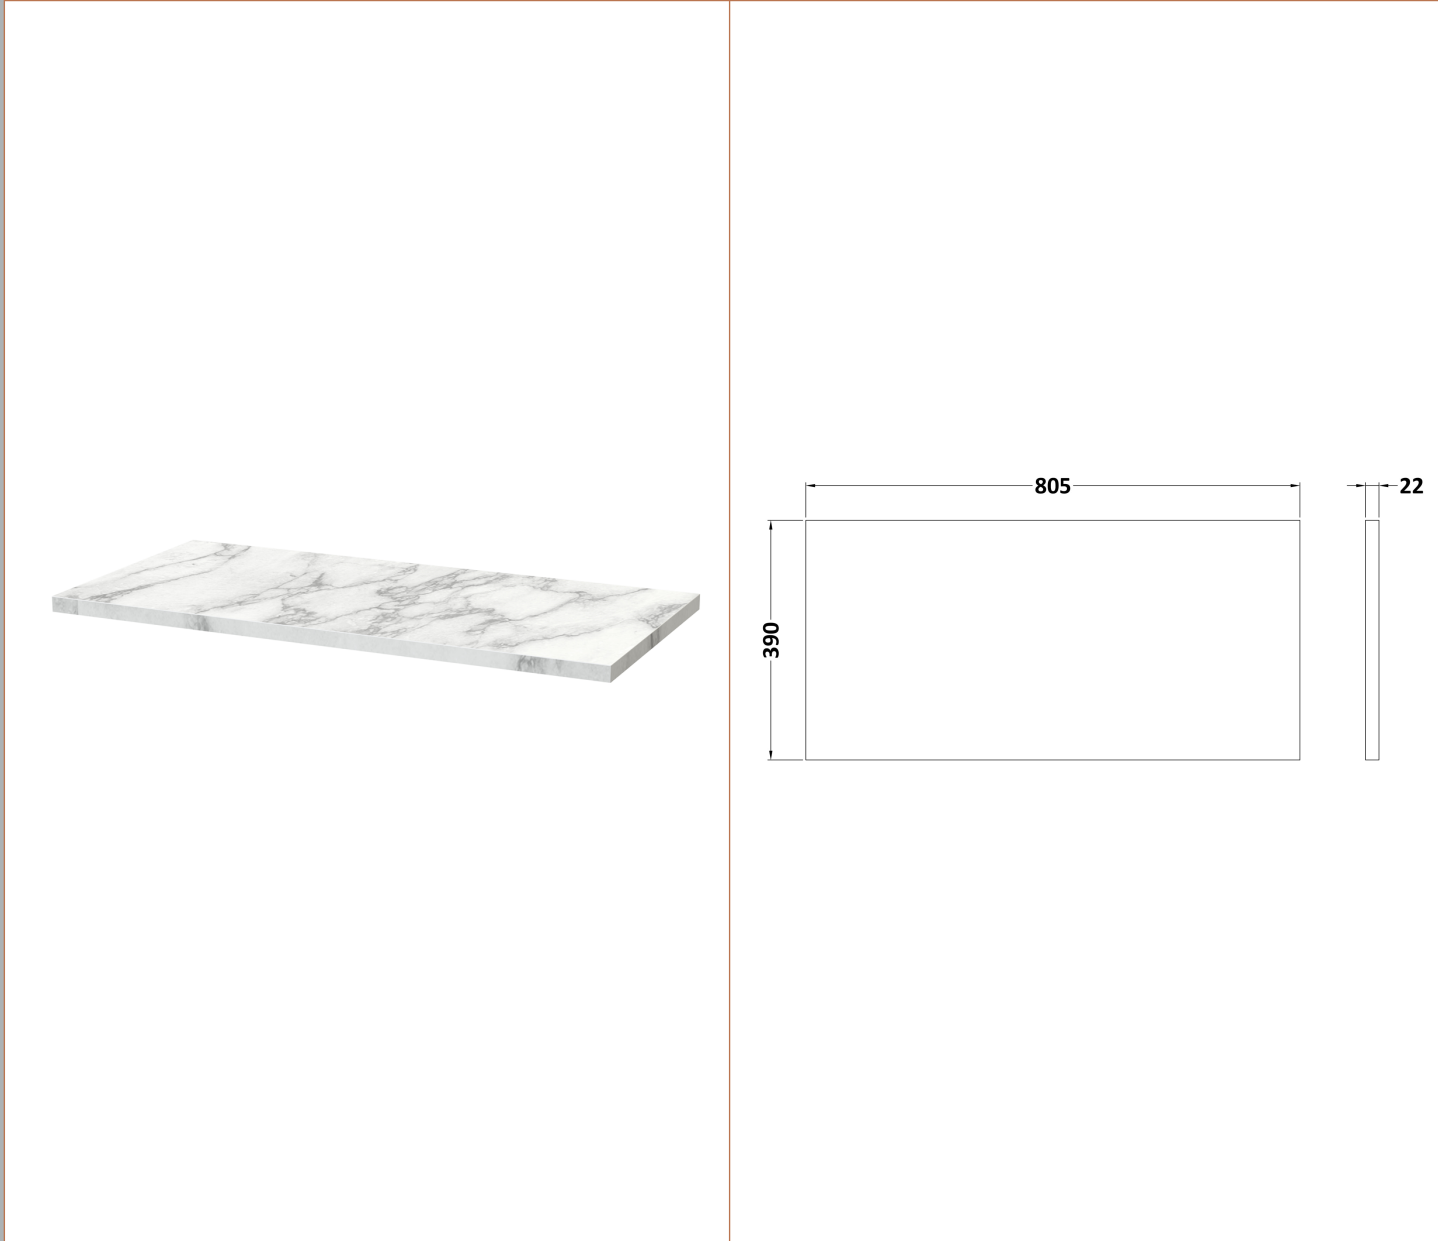

Sales Code: ARN125LCM

Description: 800 Wh 1-Drawer Vanity & Laminate Top

### Packaging Details

Barcode: 5056678455029

**Sales Code:** LCM800

**Description:** Laminate Worktop 805X390x22mm

**Product Dimensions**

Height (mm):	22
Width (mm):	805
Depth (mm):	390
Nett Weight (kg):	2.75

**Packaging Dimensions**

Height (mm):	25
Width (mm):	810
Depth (mm):	455
Gross Weight (kg):	2.75

**Packaging Data**

Box Colour:	Brown Cardboard Box
Box Qty:	1
Label Size:	100 x 50
Label Colour:	White Label
Label Qty:	1

**Sales Code:** NVF125

**Description:** 800 Single Drawer Unit (365 Deep)

**Product Dimensions**

Height (mm):	359
Width (mm):	800
Depth (mm):	383
Nett Weight (kg):	17

**Packaging Dimensions**

Height (mm):	391
Width (mm):	832
Depth (mm):	391
Gross Weight (kg):	17.5