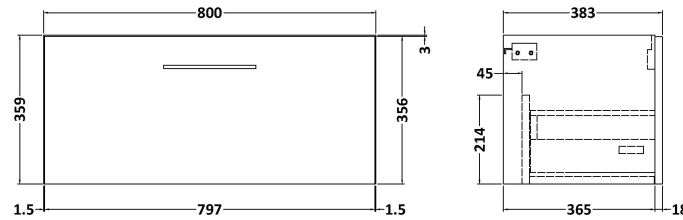

### Packaging Details

Barcode: 5056678455029

**Sales Code:** LCM800

**Description:** Laminate Worktop 805X390x22mm

**Product Dimensions**

Height (mm):	22
Width (mm):	805
Depth (mm):	390
Nett Weight (kg):	2.75

**Packaging Dimensions**

Height (mm):	25
Width (mm):	810
Depth (mm):	455
Gross Weight (kg):	2.75

**Packaging Data**

Box Colour:	Brown Cardboard Box
Box Qty:	1
Label Size:	100 x 50
Label Colour:	White Label
Label Qty:	1

**Outer Box Dimensions (If Applicable)**

Height (mm):	
Width (mm):	
Depth (mm):	
Gross Weight (kg):	
Barcode:	5056462624457

**Product Details**

Country of Origin:	United Kingdom
Fitting Instruction:	No
CE & UKCA:	N/A
FSC Certified Materials:	Yes
Colour:	Matt Carrera Marble
Construction Method:	Not Applicable
Construction Type:	Not Applicable
Cabinet Finish:	Not Applicable
Fascia Finish:	MFC Laminated
Cabinet Thickness (mm):	
Fascia Thickness (mm):	22
Drawer Included:	No
Drawer Type:	Not Applicable
No of Shelves:	0
Hinge Type:	Not Applicable
Hinge Included:	No
Adjustable Legs:	No, Not Required
Fixings Included:	No
Handle Style:	Not Applicable
Waste Shroud:	Not Applicable
Handle Included:	No
Handle Type:	Not Applicable

**Sales Code:** NVF125

**Description:** 800 Single Drawer Unit (365 Deep)

**Product Dimensions**

Height (mm):	359
Width (mm):	800
Depth (mm):	383
Nett Weight (kg):	17

**Packaging Dimensions**

Height (mm):	391
Width (mm):	832
Depth (mm):	391
Gross Weight (kg):	17.5