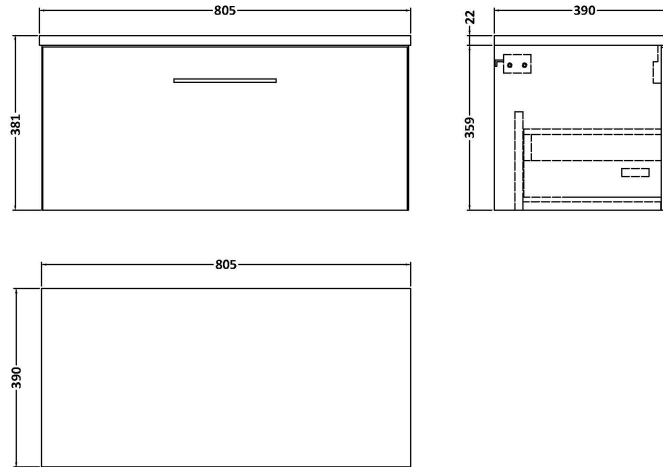

### Packaging Details

Barcode: 5056678455029

**Sales Code:** LCM800

**Description:** Laminate Worktop 805X390x22mm

**Product Dimensions**

Height (mm):	22
Width (mm):	805
Depth (mm):	390
Nett Weight (kg):	2.75

**Packaging Dimensions**

Height (mm):	25
Width (mm):	810
Depth (mm):	455
Gross Weight (kg):	2.75

**Packaging Data**

Box Colour:	Brown Cardboard Box
Box Qty:	1
Label Size:	100 x 50
Label Colour:	White Label
Label Qty:	1

**Sales Code:** NVF125

**Description:** 800 Single Drawer Unit (365 Deep)

**Product Dimensions**

Height (mm):	359
Width (mm):	800
Depth (mm):	383
Nett Weight (kg):	17

**Packaging Dimensions**

Height (mm):	391
Width (mm):	832
Depth (mm):	391
Gross Weight (kg):	17.5

**Packaging Data**

Box Colour:	Brown Cardboard Box - Printed
Box Qty:	0
Label Size:	0 x 0
Label Colour:	Not Applicable
Label Qty:	0

**Outer Box Dimensions (If Applicable)**

Height (mm):	
Width (mm):	
Depth (mm):	
Gross Weight (kg):	
Barcode:	5056462660851