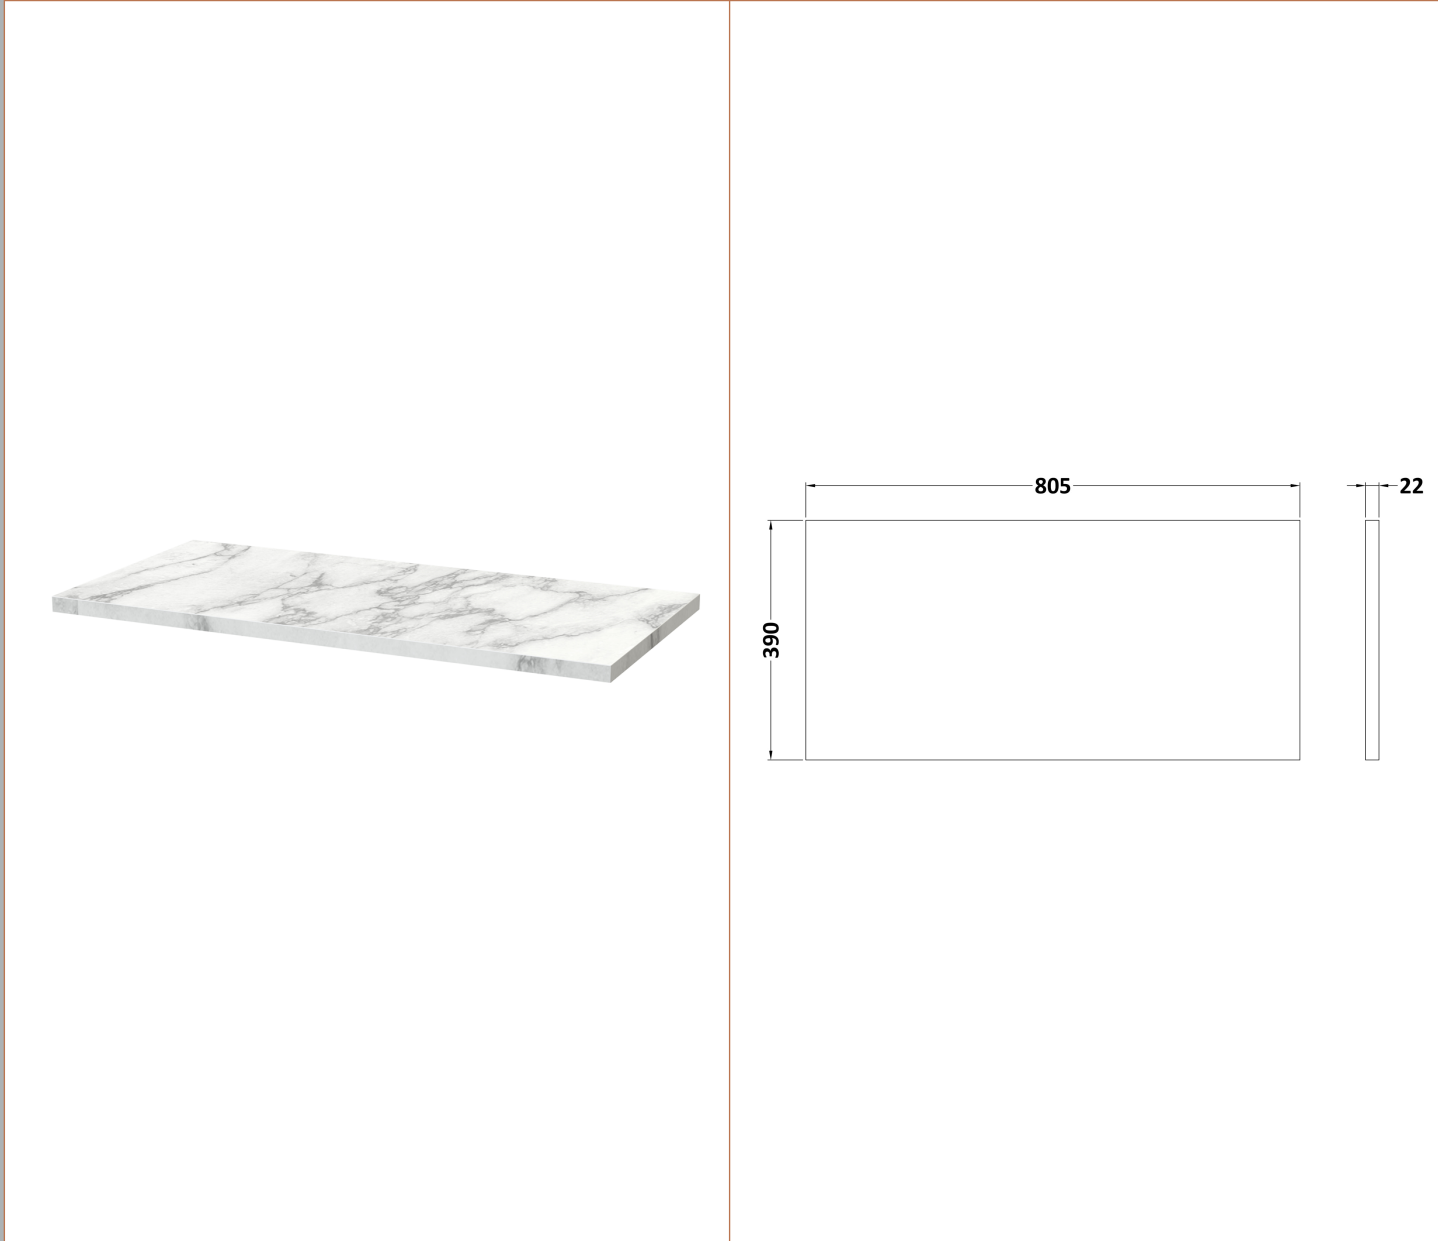

Sales Code: ARN126LCM

Description: 800 Wh 2-Drawer Vanity & Laminate Top

Packaging Details

Barcode: 5056678455036

Sales Code: LCM800

Description: Laminate Worktop 805X390x22mm

Product Dimensions

Height (mm):	22
Width (mm):	805
Depth (mm):	390
Nett Weight (kg):	2.75

Packaging Dimensions

Height (mm):	25
Width (mm):	810
Depth (mm):	455
Gross Weight (kg):	2.75

Packaging Data

Box Colour:	Brown Cardboard Box
Box Qty:	1
Label Size:	100 x 50
Label Colour:	White Label
Label Qty:	1

Outer Box Dimensions (If Applicable)

Height (mm):	
Width (mm):	
Depth (mm):	
Gross Weight (kg):	
Barcode:	5056462624457

Product Details

Country of Origin:	United Kingdom
Fitting Instruction:	No
CE & UKCA:	N/A
FSC Certified Materials:	Yes
Colour:	Matt Carrera Marble
Construction Method:	Not Applicable
Construction Type:	Not Applicable
Cabinet Finish:	Not Applicable
Fascia Finish:	MFC Laminated
Cabinet Thickness (mm):	
Fascia Thickness (mm):	22
Drawer Included:	No
Drawer Type:	Not Applicable
No of Shelves:	0
Hinge Type:	Not Applicable
Hinge Included:	No
Adjustable Legs:	No, Not Required
Fixings Included:	No
Handle Style:	Not Applicable
Waste Shroud:	Not Applicable
Handle Included:	No
Handle Type:	Not Applicable

Sales Code: NVF126

Description: 800 Wh 2-Drawer Unit (365 Deep)

Product Dimensions

Height (mm):	539
Width (mm):	800
Depth (mm):	383
Nett Weight (kg):	33.5

Packaging Dimensions

Height (mm):	560
Width (mm):	820
Depth (mm):	405
Gross Weight (kg):	34