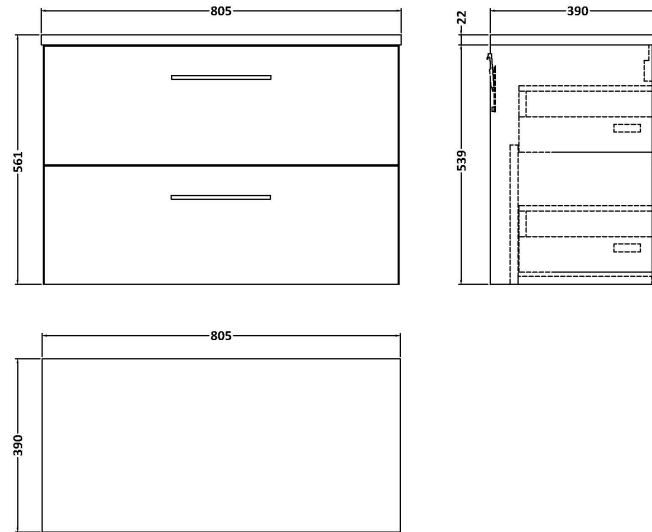

Sales Code: ARN126LCM

Description: 800 Wh 2-Drawer Vanity & Laminate Top

Packaging Details

Barcode: 5056678455036

Sales Code: LCM800

Description: Laminate Worktop 805X390x22mm

Product Dimensions

Height (mm):	22
Width (mm):	805
Depth (mm):	390
Nett Weight (kg):	2.75

Packaging Dimensions

Height (mm):	25
Width (mm):	810
Depth (mm):	455
Gross Weight (kg):	2.75

Packaging Data

Box Colour:	Brown Cardboard Box
Box Qty:	1
Label Size:	100 x 50
Label Colour:	White Label
Label Qty:	1

Outer Box Dimensions (If Applicable)

Height (mm):	
Width (mm):	
Depth (mm):	
Gross Weight (kg):	
Barcode:	5056462624457

Product Details

Country of Origin:	United Kingdom
Fitting Instruction:	No
CE & UKCA:	N/A
FSC Certified Materials:	Yes
Colour:	Matt Carrera Marble
Construction Method:	Not Applicable
Construction Type:	Not Applicable
Cabinet Finish:	Not Applicable
Fascia Finish:	MFC Laminated
Cabinet Thickness (mm):	
Fascia Thickness (mm):	22
Drawer Included:	No
Drawer Type:	Not Applicable
No of Shelves:	0
Hinge Type:	Not Applicable
Hinge Included:	No
Adjustable Legs:	No, Not Required
Fixings Included:	No
Handle Style:	Not Applicable
Waste Shroud:	Not Applicable
Handle Included:	No
Handle Type:	Not Applicable

Sales Code: NVF126

Description: 800 Wh 2-Drawer Unit (365 Deep)

Product Dimensions

Height (mm):	539
Width (mm):	800
Depth (mm):	383
Nett Weight (kg):	33.5

Packaging Dimensions

Height (mm):	560
Width (mm):	820
Depth (mm):	405
Gross Weight (kg):	34