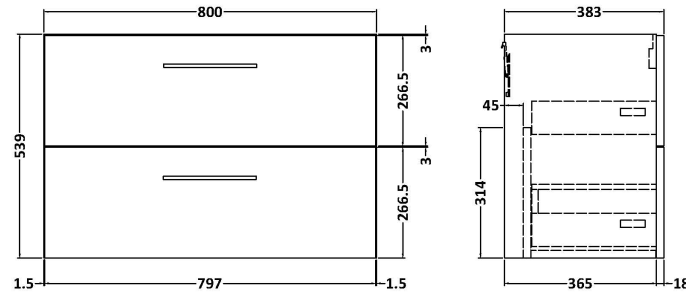

Sales Code: ARN126LCM

Description: 800 Wh 2-Drawer Vanity & Laminate Top

Packaging Details

Barcode: 5056678455036

Sales Code: LCM800

Description: Laminate Worktop 805X390x22mm

Product Dimensions

Height (mm):	22
Width (mm):	805
Depth (mm):	390
Nett Weight (kg):	2.75

Packaging Dimensions

Height (mm):	25
Width (mm):	810
Depth (mm):	455
Gross Weight (kg):	2.75

Packaging Data

Box Colour:	Brown Cardboard Box
Box Qty:	1
Label Size:	100 x 50
Label Colour:	White Label
Label Qty:	1

Outer Box Dimensions (If Applicable)

Height (mm):	
Width (mm):	
Depth (mm):	
Gross Weight (kg):	
Barcode:	5056462624457

Product Details

Country of Origin:	United Kingdom
Fitting Instruction:	No
CE & UKCA:	N/A
FSC Certified Materials:	Yes
Colour:	Matt Carrera Marble
Construction Method:	Not Applicable
Construction Type:	Not Applicable
Cabinet Finish:	Not Applicable
Fascia Finish:	MFC Laminated
Cabinet Thickness (mm):	
Fascia Thickness (mm):	22
Drawer Included:	No
Drawer Type:	Not Applicable
No of Shelves:	0
Hinge Type:	Not Applicable
Hinge Included:	No
Adjustable Legs:	No, Not Required
Fixings Included:	No
Handle Style:	Not Applicable
Waste Shroud:	Not Applicable
Handle Included:	No
Handle Type:	Not Applicable

Sales Code: NVF126

Description: 800 Wh 2-Drawer Unit (365 Deep)

Product Dimensions

Height (mm):	539
Width (mm):	800
Depth (mm):	383
Nett Weight (kg):	33.5

Packaging Dimensions

Height (mm):	560
Width (mm):	820
Depth (mm):	405
Gross Weight (kg):	34