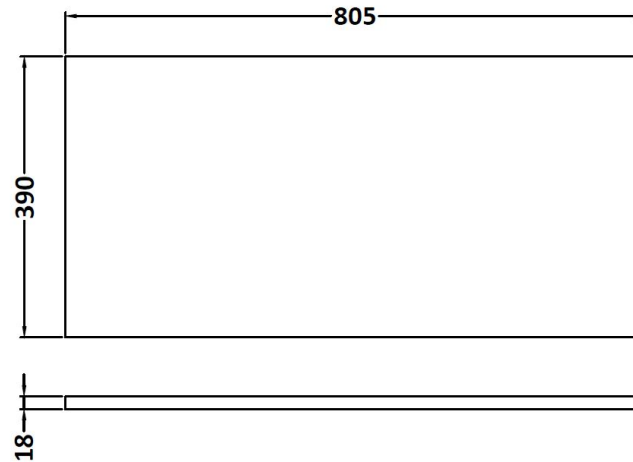

Sales Code: ARN126W

Description: 800 Wh 2-Drawer Vanity & Worktop

Packaging Details

Barcode: 5056462669052

Sales Code: NVF126

Description: 800 Wh 2-Drawer Unit (365 Deep)

Product Dimensions

Height (mm):	539
Width (mm):	800
Depth (mm):	383
Nett Weight (kg):	33.5

Packaging Dimensions

Height (mm):	560
Width (mm):	820
Depth (mm):	405
Gross Weight (kg):	34

Packaging Data

Box Colour:	Brown Cardboard Box - Printed
Box Qty:	0
Label Size:	0 x 0
Label Colour:	Not Applicable
Label Qty:	0

Outer Box Dimensions (If Applicable)

Height (mm):	
Width (mm):	
Depth (mm):	
Gross Weight (kg):	
Barcode:	5056462614441

Product Details

Country of Origin:	China
Fitting Instruction:	No
CE & UKCA:	N/A
FSC Certified Materials:	Yes
Colour:	Gloss White
Construction Method:	Cam & Wood Dowel
Construction Type:	Rigid
Cabinet Finish:	MFC Painted Gloss
Fascia Finish:	Mdf Painted Gloss
Cabinet Thickness (mm):	16
Fascia Thickness (mm):	18
Drawer Included:	Yes
Drawer Type:	80mm High Metal S/C Inc Galler
No of Shelves:	0
Hinge Type:	Not Applicable
Hinge Included:	Not Applicable
Adjustable Legs:	No, Not Required
Fixings Included:	Yes
Handle Style:	Contemporary
Waste Shroud:	Yes
Handle Included:	Yes, Supplied
Handle Type:	D-Shape

Sales Code: MWD170

Description: 800 Worktop (805X390x18mm)

Product Dimensions

Height (mm):	18
Width (mm):	805
Depth (mm):	390
Nett Weight (kg):	3.5

Packaging Dimensions

Height (mm):	25
Width (mm):	825
Depth (mm):	410
Gross Weight (kg):	3.5