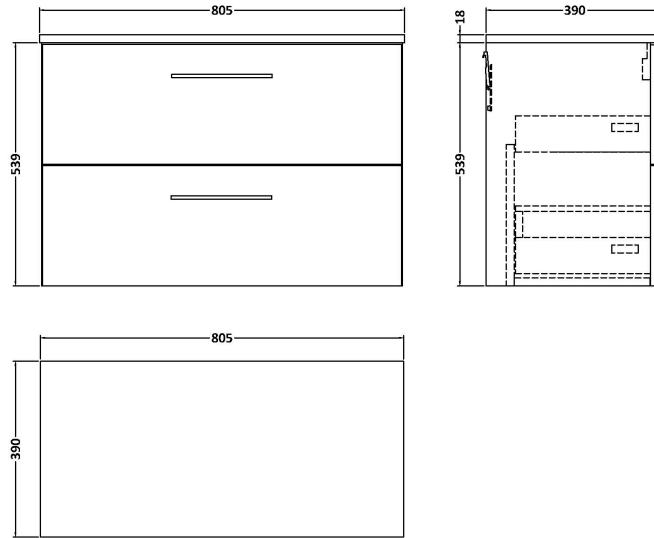

Sales Code: ARN126W

Description: 800 Wh 2-Drawer Vanity & Worktop

Packaging Details

Barcode: 5056462669052

Sales Code: NVF126

Description: 800 Wh 2-Drawer Unit (365 Deep)

Product Dimensions

Height (mm):	539
Width (mm):	800
Depth (mm):	383
Nett Weight (kg):	33.5

Packaging Dimensions

Height (mm):	560
Width (mm):	820
Depth (mm):	405
Gross Weight (kg):	34

Packaging Data

Box Colour:	Brown Cardboard Box - Printed
Box Qty:	0
Label Size:	0 x 0
Label Colour:	Not Applicable
Label Qty:	0

Outer Box Dimensions (If Applicable)

Height (mm):	
Width (mm):	
Depth (mm):	
Gross Weight (kg):	
Barcode:	5056462614441

Product Details

Country of Origin:	China
Fitting Instruction:	No
CE & UKCA:	N/A
FSC Certified Materials:	Yes
Colour:	Gloss White
Construction Method:	Cam & Wood Dowel
Construction Type:	Rigid
Cabinet Finish:	MFC Painted Gloss
Fascia Finish:	Mdf Painted Gloss
Cabinet Thickness (mm):	16
Fascia Thickness (mm):	18
Drawer Included:	Yes
Drawer Type:	80mm High Metal S/C Inc Galler
No of Shelves:	0
Hinge Type:	Not Applicable
Hinge Included:	Not Applicable
Adjustable Legs:	No, Not Required
Fixings Included:	Yes
Handle Style:	Contemporary
Waste Shroud:	Yes
Handle Included:	Yes, Supplied
Handle Type:	D-Shape

Sales Code: MWD170

Description: 800 Worktop (805X390x18mm)

Product Dimensions

Height (mm):	18
Width (mm):	805
Depth (mm):	390
Nett Weight (kg):	3.5

Packaging Dimensions

Height (mm):	25
Width (mm):	825
Depth (mm):	410
Gross Weight (kg):	3.5