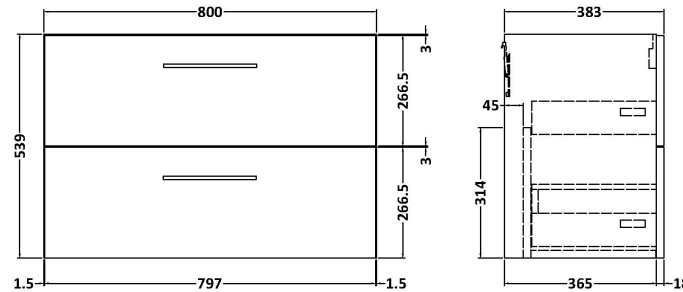

Sales Code: ARN126W

Description: 800 Wh 2-Drawer Vanity & Worktop

Packaging Details

Barcode: 5056462669052

Sales Code: NVF126

Description: 800 Wh 2-Drawer Unit (365 Deep)

Product Dimensions

Height (mm):	539
Width (mm):	800
Depth (mm):	383
Nett Weight (kg):	33.5

Packaging Dimensions

Height (mm):	560
Width (mm):	820
Depth (mm):	405
Gross Weight (kg):	34

Packaging Data

Box Colour:	Brown Cardboard Box - Printed
Box Qty:	0
Label Size:	0 x 0
Label Colour:	Not Applicable
Label Qty:	0

Outer Box Dimensions (If Applicable)

Height (mm):	
Width (mm):	
Depth (mm):	
Gross Weight (kg):	
Barcode:	5056462614441

Product Details

Country of Origin:	China
Fitting Instruction:	No
CE & UKCA:	N/A
FSC Certified Materials:	Yes
Colour:	Gloss White
Construction Method:	Cam & Wood Dowel
Construction Type:	Rigid
Cabinet Finish:	MFC Painted Gloss
Fascia Finish:	Mdf Painted Gloss
Cabinet Thickness (mm):	16
Fascia Thickness (mm):	18
Drawer Included:	Yes
Drawer Type:	80mm High Metal S/C Inc Galler
No of Shelves:	0
Hinge Type:	Not Applicable
Hinge Included:	Not Applicable
Adjustable Legs:	No, Not Required
Fixings Included:	Yes
Handle Style:	Contemporary
Waste Shroud:	Yes
Handle Included:	Yes, Supplied
Handle Type:	D-Shape

Sales Code: MWD170

Description: 800 Worktop (805X390x18mm)

Product Dimensions

Height (mm):	18
Width (mm):	805
Depth (mm):	390
Nett Weight (kg):	3.5

Packaging Dimensions

Height (mm):	25
Width (mm):	825
Depth (mm):	410
Gross Weight (kg):	3.5