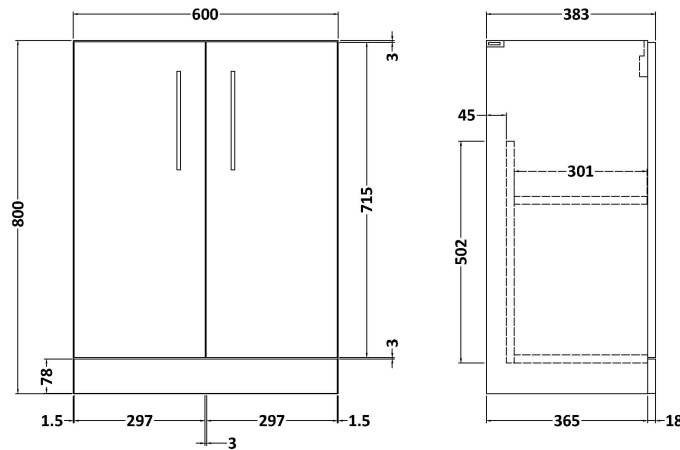

### Product Dimensions

Height (mm):	800
Width (mm):	600
Depth (mm):	383
Nett Weight (kg):	19.5

### Packaging Dimensions

Height (mm):	835
Width (mm):	620
Depth (mm):	375
Gross Weight (kg):	20

### Outer Box Dimensions (If Applicable)

Height (mm):	
Width (mm):	
Depth (mm):	
Gross Weight (kg):	
Barcode:	5056462657974

**Sales Code:** PMB424

**Description:** Double Polymarble Basin 1205 X 390

**Product Dimensions**

Height (mm):	390
Width (mm):	1205
Depth (mm):	157
Nett Weight (kg):	18.12

**Packaging Dimensions**

Height (mm):	100
Width (mm):	1205
Depth (mm):	400
Gross Weight (kg):	18.12