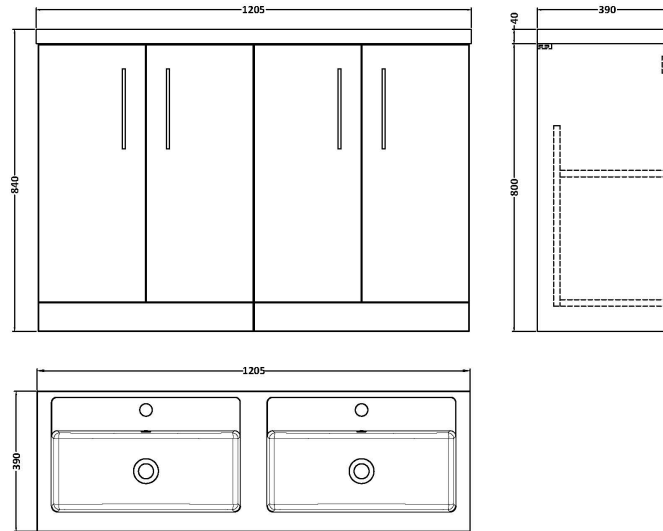

Sales Code: ARN1303C

Description: 1200 Fs 4-Door Vanity & Double Basin

Packaging Details

Barcode: 5056462669489