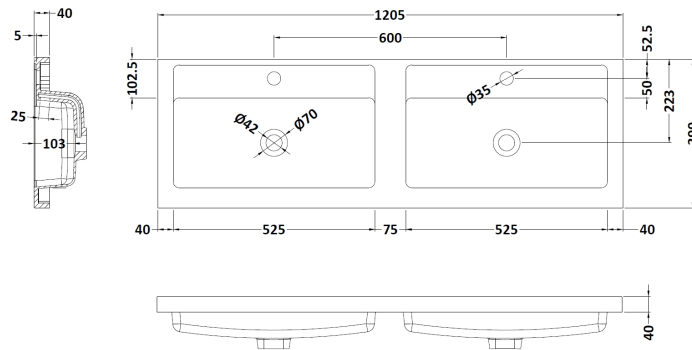

### Product Dimensions

Height (mm):	800
Width (mm):	600
Depth (mm):	383
Nett Weight (kg):	19.5

### Packaging Dimensions

Height (mm):	835
Width (mm):	620
Depth (mm):	375
Gross Weight (kg):	20

### Outer Box Dimensions (If Applicable)

Height (mm):	
Width (mm):	
Depth (mm):	
Gross Weight (kg):	
Barcode:	5056462657974

**Sales Code:** PMB424

**Description:** Double Polymarble Basin 1205 X 390

**Product Dimensions**

Height (mm):	390
Width (mm):	1205
Depth (mm):	157
Nett Weight (kg):	18.12

**Packaging Dimensions**

Height (mm):	100
Width (mm):	1205
Depth (mm):	400
Gross Weight (kg):	18.12