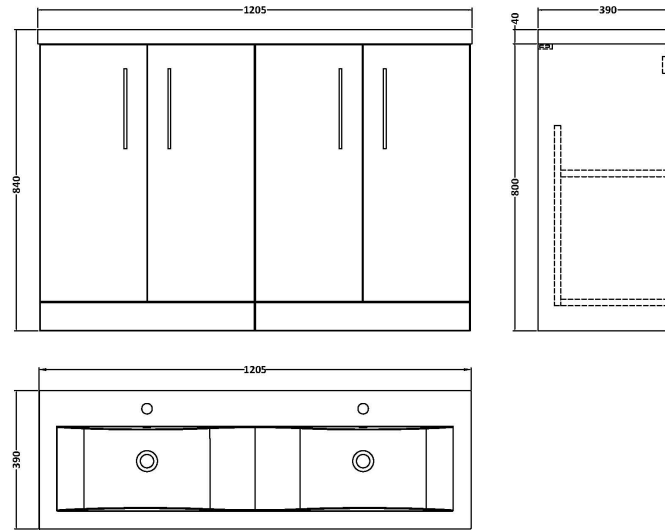

Sales Code: ARN1303F

Description: 1200 Fs 4-Door Vanity & Double Basin

Packaging Details

Barcode: 5056462669472

Sales Code: NVF1303F

Description: 600 Fs 2-Door Unit (365 Deep)

Product Dimensions

Height (mm):	800
Width (mm):	600
Depth (mm):	383
Nett Weight (kg):	19.5

Packaging Dimensions

Height (mm):	835
Width (mm):	620
Depth (mm):	375
Gross Weight (kg):	20

Packaging Data

Box Colour:	Brown Cardboard Box - Printed
Box Qty:	0
Label Size:	0 x 0
Label Colour:	Not Applicable
Label Qty:	0

Outer Box Dimensions (If Applicable)

Height (mm):	
Width (mm):	
Depth (mm):	
Gross Weight (kg):	
Barcode:	5056462657974

Product Details

Country of Origin:	China
Fitting Instruction:	No
CE Certification:	N/A
FSC Certified Materials:	Yes
Colour:	Gloss Mid Grey
Construction Method:	Cam & Wood Dowel
Construction Type:	Rigid
Cabinet Finish:	MFC Painted Gloss
Fascia Finish:	Mdf Painted Gloss
Cabinet Thickness (mm):	16
Fascia Thickness (mm):	16
Drawer Included:	No
Drawer Type:	Not Applicable
No of Shelves:	1
Hinge Type:	95 Degree Soft Close
Hinge Included:	Yes, Supplied
Adjustable Legs:	No, Not Required
Fixings Included:	Yes
Handle Style:	Contemporary
Waste Shroud:	No
Handle Included:	Yes, Supplied
Handle Type:	D-Shape

Sales Code: CBM424

Description: Double Ceramic Basin 1208X392

Product Dimensions

Height (mm):	390
Width (mm):	1205
Depth (mm):	175
Nett Weight (kg):	27

Packaging Dimensions

Height (mm):	205
Width (mm):	1270
Depth (mm):	510
Gross Weight (kg):	27