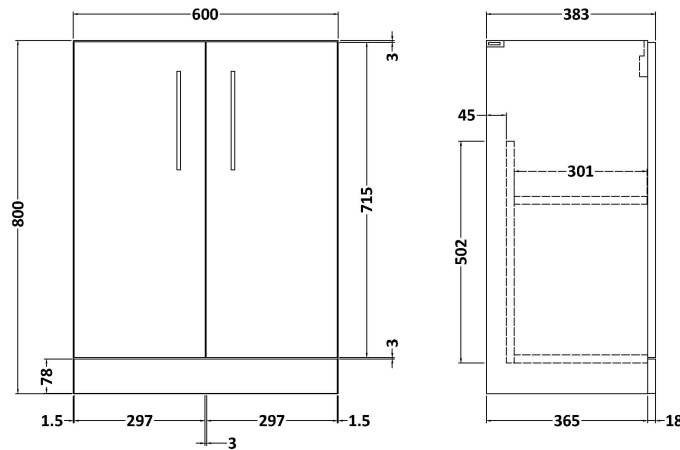

Sales Code: ARN1303F

Description: 1200 Fs 4-Door Vanity & Double Basin

Packaging Details

Barcode: 5056462669472

Sales Code: NVF1303F

Description: 600 Fs 2-Door Unit (365 Deep)

Product Dimensions

Height (mm):	800
Width (mm):	600
Depth (mm):	383
Nett Weight (kg):	19.5

Packaging Dimensions

Height (mm):	835
Width (mm):	620
Depth (mm):	375
Gross Weight (kg):	20

Packaging Data

Box Colour:	Brown Cardboard Box - Printed
Box Qty:	0
Label Size:	0 x 0
Label Colour:	Not Applicable
Label Qty:	0

Outer Box Dimensions (If Applicable)

Height (mm):	
Width (mm):	
Depth (mm):	
Gross Weight (kg):	
Barcode:	5056462657974

Product Details

Country of Origin:	China
Fitting Instruction:	No
CE Certification:	N/A
FSC Certified Materials:	Yes
Colour:	Gloss Mid Grey
Construction Method:	Cam & Wood Dowel
Construction Type:	Rigid
Cabinet Finish:	MFC Painted Gloss
Fascia Finish:	Mdf Painted Gloss
Cabinet Thickness (mm):	16
Fascia Thickness (mm):	16
Drawer Included:	No
Drawer Type:	Not Applicable
No of Shelves:	1
Hinge Type:	95 Degree Soft Close
Hinge Included:	Yes, Supplied
Adjustable Legs:	No, Not Required
Fixings Included:	Yes
Handle Style:	Contemporary
Waste Shroud:	No
Handle Included:	Yes, Supplied
Handle Type:	D-Shape

Sales Code: CBM424

Description: Double Ceramic Basin 1208X392

Product Dimensions

Height (mm):	390
Width (mm):	1205
Depth (mm):	175
Nett Weight (kg):	27

Packaging Dimensions

Height (mm):	205
Width (mm):	1270
Depth (mm):	510
Gross Weight (kg):	27