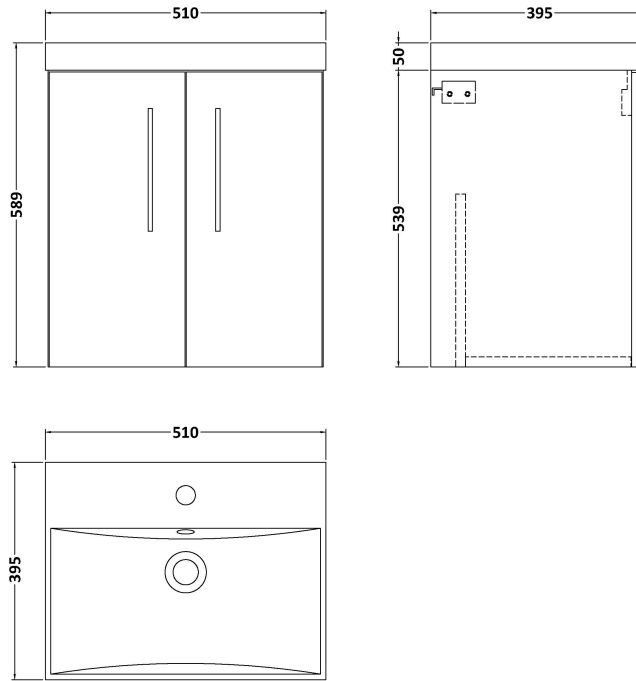

Sales Code: ARN1321D

Description: 500 Wh 2-Door Vanity & Basin 3

Packaging Details

Barcode: 5056462667188

Sales Code: NVF1321

Description: 500 Wh 2-Door Unit (365 Deep)

Product Dimensions

Height (mm):	539
Width (mm):	500
Depth (mm):	383
Nett Weight (kg):	12.6

Packaging Dimensions

Height (mm):	560
Width (mm):	520
Depth (mm):	405
Gross Weight (kg):	13.1

Packaging Data

Box Colour:	Brown Cardboard Box - Printed
Box Qty:	0
Label Size:	0 x 0
Label Colour:	Not Applicable
Label Qty:	0

Sales Code: NVM032

Description: 500 Thin Edged Basin 1Th

Product Dimensions

Height (mm):	170
Width (mm):	510
Depth (mm):	395
Nett Weight (kg):	9.5

Packaging Dimensions

Height (mm):	190
Width (mm):	530
Depth (mm):	415
Gross Weight (kg):	10

Packaging Data

Box Colour:	Brown Cardboard Box - Printed
Box Qty:	1
Label Size:	100 x 50
Label Colour:	White Label
Label Qty:	2

Outer Box Dimensions (If Applicable)

Height (mm):	
Width (mm):	
Depth (mm):	
Gross Weight (kg):	
Barcode:	5056211853411