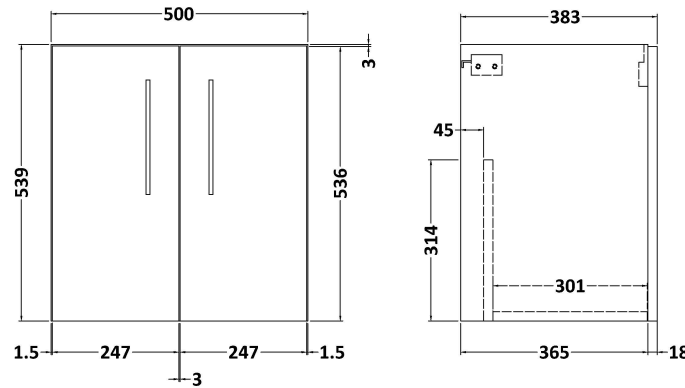

Sales Code: ARN1321D

Description: 500 Wh 2-Door Vanity & Basin 3

Packaging Details

Barcode: 5056462667188

Sales Code: NVF1321

Description: 500 Wh 2-Door Unit (365 Deep)

Product Dimensions

Height (mm):	539
Width (mm):	500
Depth (mm):	383
Nett Weight (kg):	12.6

Packaging Dimensions

Height (mm):	560
Width (mm):	520
Depth (mm):	405
Gross Weight (kg):	13.1

Packaging Data

Box Colour:	Brown Cardboard Box - Printed
Box Qty:	0
Label Size:	0 x 0
Label Colour:	Not Applicable
Label Qty:	0

Sales Code: NVM032

Description: 500 Thin Edged Basin 1Th

Product Dimensions

Height (mm):	170
Width (mm):	510
Depth (mm):	395
Nett Weight (kg):	9.5

Packaging Dimensions

Height (mm):	190
Width (mm):	530
Depth (mm):	415
Gross Weight (kg):	10

Packaging Data

Box Colour:	Brown Cardboard Box - Printed
Box Qty:	1
Label Size:	100 x 50
Label Colour:	White Label
Label Qty:	2

Outer Box Dimensions (If Applicable)

Height (mm):	
Width (mm):	
Depth (mm):	
Gross Weight (kg):	
Barcode:	5056211853411