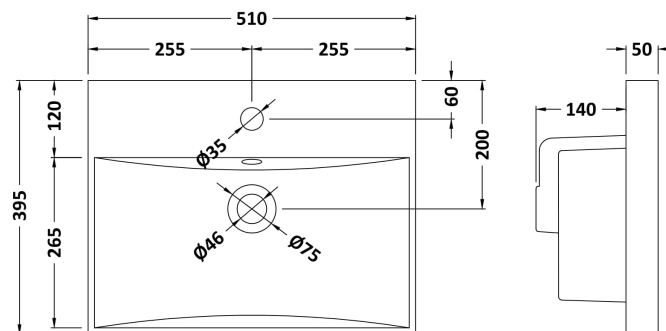

Packaging Dimensions

Height (mm):	560
Width (mm):	520
Depth (mm):	405
Gross Weight (kg):	13.1

Packaging Data

Box Colour:	Brown Cardboard Box - Printed
Box Qty:	0
Label Size:	0 x 0
Label Colour:	Not Applicable
Label Qty:	0

Outer Box Dimensions (If Applicable)

Height (mm):	
Width (mm):	
Depth (mm):	
Gross Weight (kg):	
Barcode:	5056462658018

Product Details

Country of Origin:	China
Fitting Instruction:	No
CE & UKCA:	N/A
FSC Certified Materials:	Yes
Colour:	Gloss Mid Grey
Construction Method:	Cam & Wood Dowel
Construction Type:	Rigid
Cabinet Finish:	MFC Painted Gloss
Fascia Finish:	Mdf Painted Gloss
Cabinet Thickness (mm):	16
Fascia Thickness (mm):	16
Drawer Included:	No
Drawer Type:	Not Applicable
No of Shelves:	0
Hinge Type:	95 Degree Soft Close
Hinge Included:	Yes, Supplied
Adjustable Legs:	No, Not Required
Fixings Included:	Yes
Handle Style:	Contemporary
Waste Shroud:	No
Handle Included:	Yes, Supplied
Handle Type:	D-Shape

Sales Code: NVM032

Description: 500 Thin Edged Basin 1Th

Product Dimensions

Height (mm):	170
Width (mm):	510
Depth (mm):	395
Nett Weight (kg):	9.5

Packaging Dimensions

Height (mm):	190
Width (mm):	530
Depth (mm):	415
Gross Weight (kg):	10

Packaging Data

Box Colour:	Brown Cardboard Box - Printed
Box Qty:	1
Label Size:	100 x 50
Label Colour:	White Label
Label Qty:	2

Outer Box Dimensions (If Applicable)

Height (mm):	
Width (mm):	
Depth (mm):	
Gross Weight (kg):	
Barcode:	5056211853411