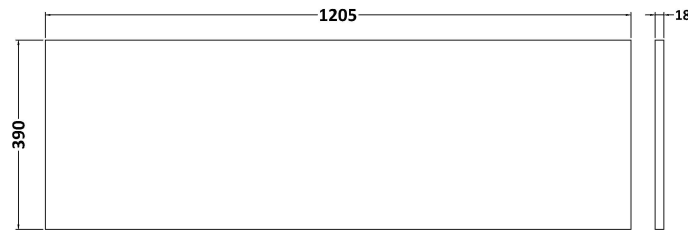

Height (mm):	359
Width (mm):	600
Depth (mm):	383
Nett Weight (kg):	13

**Packaging Dimensions**

Height (mm):	391
Width (mm):	632
Depth (mm):	391
Gross Weight (kg):	13.5

**Packaging Data**

Box Colour:	Brown Cardboard Box - Printed
Box Qty:	0
Label Size:	0 x 0
Label Colour:	Not Applicable
Label Qty:	0

Sales Code: MWD1320

Description: 1200 Worktop (1205X390x18mm)

### Product Dimensions

Height (mm):	18
Width (mm):	1205
Depth (mm):	390
Nett Weight (kg):	5

### Packaging Dimensions

Height (mm):	25
Width (mm):	1225
Depth (mm):	410
Gross Weight (kg):	5