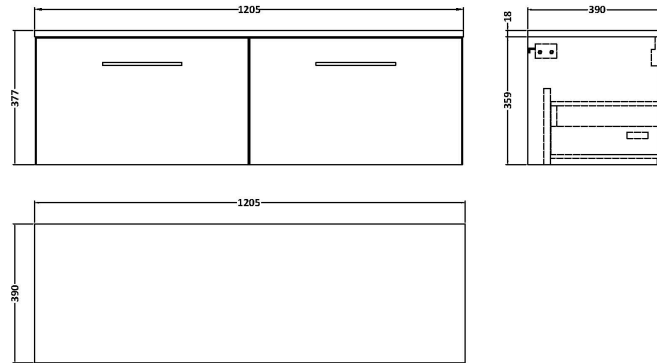

Sales Code: ARN1322W2

Description: 1200 Wh 2-Drawer Vanity & Worktop

Packaging Details

Barcode: 5056462669915