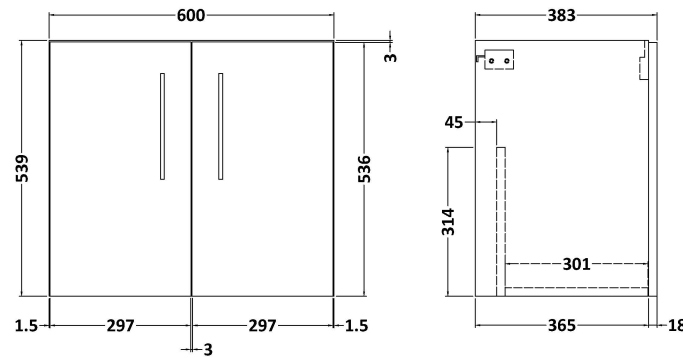

### Product Dimensions

Height (mm):	539
Width (mm):	600
Depth (mm):	383
Nett Weight (kg):	14.2

### Packaging Dimensions

Height (mm):	560
Width (mm):	620
Depth (mm):	405
Gross Weight (kg):	14.7

### Product Dimensions

Height (mm):	170
Width (mm):	610
Depth (mm):	395
Nett Weight (kg):	11

### Packaging Dimensions

Height (mm):	190
Width (mm):	630
Depth (mm):	415
Gross Weight (kg):	11.5