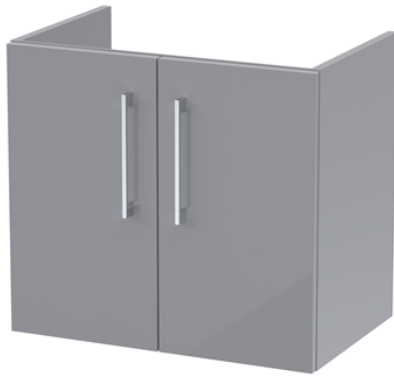

Sales Code: ARN1323D

Description: 600 Wh 2-Door Vanity & Basin 3

### Product Dimensions

Height (mm):	539
Width (mm):	600
Depth (mm):	383
Nett Weight (kg):	14.2

### Product Dimensions

Height (mm):	170
Width (mm):	610
Depth (mm):	395
Nett Weight (kg):	11