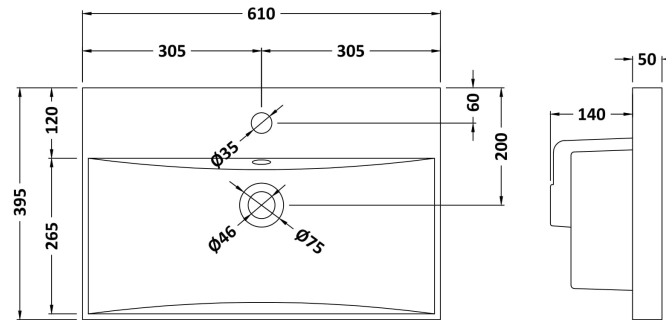

### Product Dimensions

Height (mm):	539
Width (mm):	600
Depth (mm):	383
Nett Weight (kg):	14.2

### Packaging Dimensions

Height (mm):	560
Width (mm):	620
Depth (mm):	405
Gross Weight (kg):	14.7

### Outer Box Dimensions (If Applicable)

Height (mm):	
Width (mm):	
Depth (mm):	
Gross Weight (kg):	
Barcode:	5056462658032

### Product Dimensions

Height (mm):	170
Width (mm):	610
Depth (mm):	395
Nett Weight (kg):	11